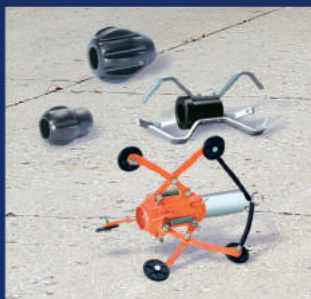

There's lots more, like an LED Dimmer Control, both AC and DC power cords, 2" and 3" Trap Skids, and a 512 Hz transmitter. A video out connection lets you record on an external device.

Patented Gel-Rod push rod withstands tough abuse in the line. The Gel in the rod keeps moisture away from the wires inside if it's ever cut or abraded. Dual layer/dual color construction let's you see rod wear so it can be repaired before it becomes a problem. Kevlar braid, fiberglass core and durable sheath provide maximum pushing and pulling power.

General
PIPE CLEANERS
www.drainbrain.com

Gen-Eye POD®

7" LCD color monitor
in padded case

Self-Leveling color
camera available for
both full-size Gen-Eye
POD and MINI-POD

Rugged frame and
reel with drag brake
and reel lock

Can be operated vertically
or horizontally.

Advance skid design
keeps the camera
centered in the pipe
for a better view, while
reducing drag on
longer runs

Sunshield

Optional Wi-Fi transmitter
inside monitor case

Flexible gooseneck
mount to give you the
best viewing angle

512 Hz Transmitter for
easy camera location

LED Dimmer Control
and Video-Out
Connection to record on
external device

10" wheels on full-size
POD to roll easily to and
from the job