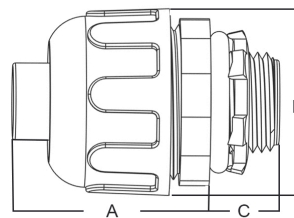

COMPLIANCE:

Part No	Trade Size	Pcs/ Unit Ctn	Pcs/ Ship Ctn	Wt(lbs)/ 100pcs
94200	3/8"	25	100	6
94210	1/2"	25	100	6
94220	3/4"	25	100	9
94230	1 "	-	10	14
94240	1-1/4"	-	10	27
94250	1-1/2"	-	5	32
94260	2"	-	5	44

*1/2" K.O.

NOMINAL DIMENSIONS (Inches):

Trade Size	A	B	C
3/8"	1.14	1.63	0.57
1/2"	1.30	2.14	0.58
3/4"	1.53	2.22	0.72
1 "	1.80	2.32	0.72
1-1/4"	2.20	2.15	0.74
1-1/2"	2.49	2.35	0.76
2"	3.05	2.51	0.79

Electrical Resource International
440.878.1199
www.electrical-resource.com