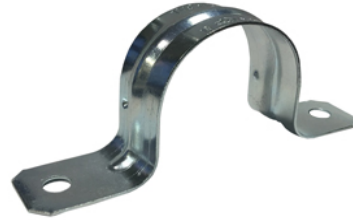

EMT Straps

TYPE: Two Hole, "Snap-On" (Sizes 1/2" - 2")
MATERIAL: Steel
FINISH: Zinc Electro Plated

APPLICATIONS:

- Used to securely fasten and support cables, tubing, pipe or EMT to a surface
- Sizes 2-1/2" - 4" cULus listed for Rigid, IMC & EMT conduit

FEATURES:

- Ribbed for strength
- Sizes 1/2" - 2" snap on to conduit allowing for easy positioning during installation before mounting

COMPLIANCE:

File No.:
E313499

Electrical Resource International
 440.878.1199
www.electrical-resource.com

Part No	Trade Size	Pcs/ Unit Ctn	Pcs/ Ship Ctn	Wt(lbs)/ 100pcs
40610	1/2"	100	1000	2
40620	3/4"	100	1000	2
40630	1"	50	500	3
40640	1-1/4"	25	250	6
40650	1-1/2"	25	250	8
40660	2"	50	200	14
40665	2-1/2"	-	50	17
40670	3"	-	50	23
40675	3-1/2"	-	25	26
40680	4"	-	25	33