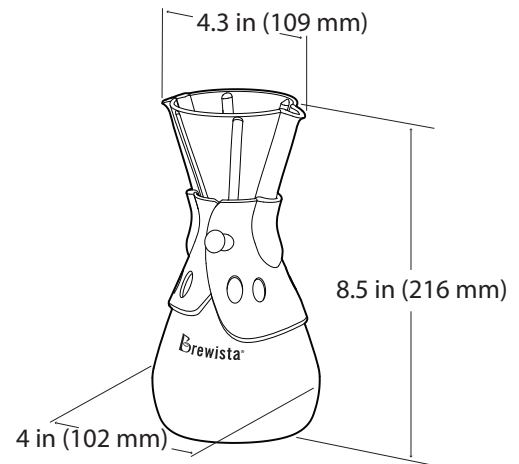

Tall basket

Full cone

Square

Flat V cone

Standard basket

Circular

MSRP: \$36.95 USD[†]
contact sales@brewglobal.com to order

[†]All prices subject to change.

Smart Brew™ 3 Cup Hourglass Brewer

Brewista's revolutionary redesign of the classic hourglass brewer works with virtually any style paper filter; square, full cone, flat V cone, circular and standard or tall basket styles. You can use the filters of your choice. The patent pending vent tube and ribbed interior make it possible. Together they prevent the vacuum which leads to overflow during the bloom. The ribs also keep filters from sticking when wet, so removing grounds is simple and neat when you are ready to pour. An innovative dual spout design provides smooth serving without splashing. The ergonomically designed profile and non-slip, heat resistant silicone wrap make it easy to handle. Durable tempered borosilicate glass maintains temperature without cracking under quick temperature changes.

Smart Brew™ 3 Cup Hourglass Brewer

BRWHG3C

Parts and Materials:

- Body:
Tempered borosilicate glass
- Grip:
BPA free silicone

Dimensions:

Shipping Information:

Product box dimensions

Shipping carton dimensions (6 pieces per carton)