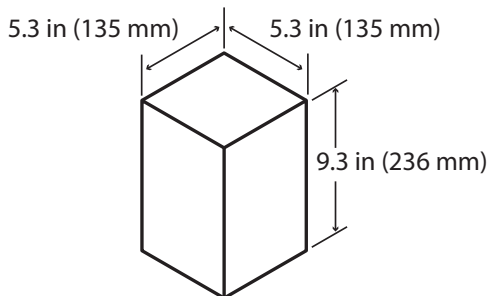

Smart Brew™ 3 Cup Hourglass Brewer

BRWHG3C

Parts and Materials:

- Body:
Tempered borosilicate glass
- Grip:
BPA free silicone

Dimensions:

Shipping Information:

Product box dimensions

Shipping carton dimensions (6 pieces per carton)