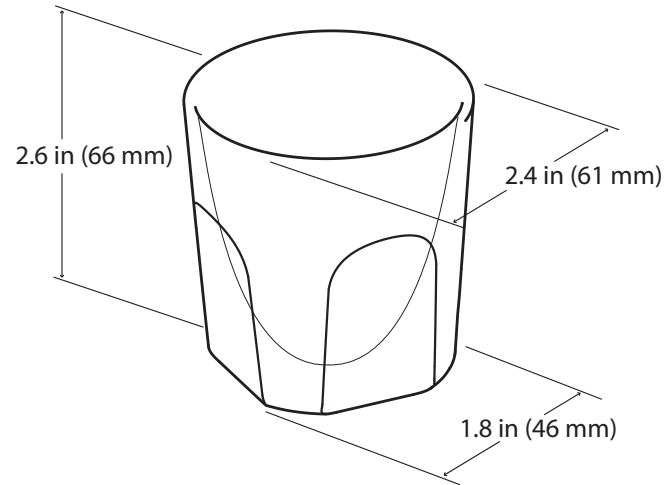

Smart Shot™ Espresso Cup

The Brewista Smart Shot™ Espresso Cup (round base) is made of durable double wall tempered borosilicate glass to maintain temperature, yet remains cool to the touch. With a tapered profile, it is easy to grip even when hands are wet. Clear glass creates an impressive presentation when espresso cascades inside. 60 milliliter capacity. Six cups per box.

[†]All prices subject to change.

Smart Shot™ Espresso Cup

Square base | 60 ml

BDWSG60MLSB

Parts and Materials:

- Body:
Tempered borosilicate glass

Dimensions:

Shipping Information:

*Product box dimensions
(6 pieces per box)*

*Shipping carton dimensions
(4 boxes per carton)*