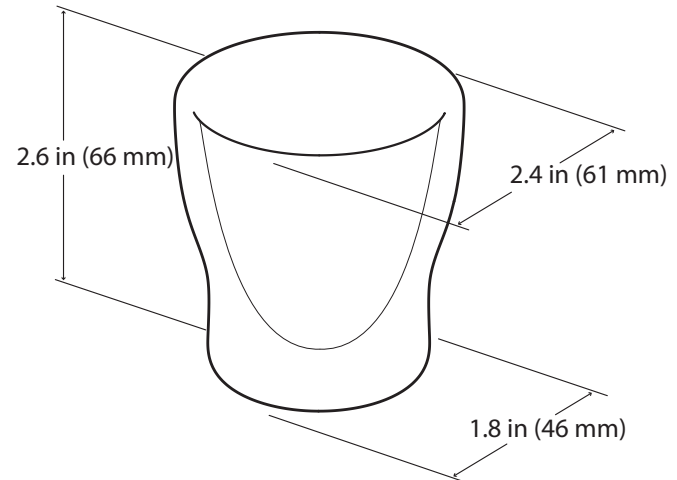

Smart Shot™ Espresso Cup

The Brewista Smart Shot™ Espresso Cup (round base) is made of durable double wall tempered borosilicate glass to maintain temperature, yet remains cool to the touch. With a tapered profile, it is easy to grip even when hands are wet. Clear glass creates an impressive presentation when espresso cascades inside. 60 milliliter capacity. Six cups per box.

[†]All prices subject to change.

Smart Shot™ Espresso Cup

Round base | 60 ml

BDWSG60MLRB

Parts and Materials:

- Body:
Tempered borosilicate glass

Dimensions:

Shipping Information:

*Product box dimensions
(6 pieces per box)*

*Shipping carton dimensions
(4 boxes per carton)*