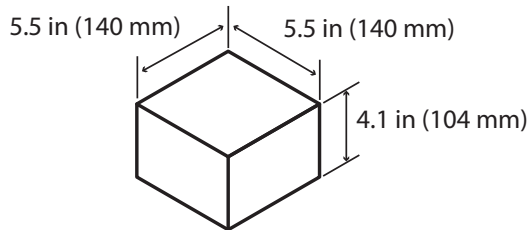

[†]All prices subject to change.

Smart Dripper™ 300 ml Flat Bottom Glass Dripper

BDWPOF300ML

Parts and Materials:

- Body:
Tempered borosilicate glass
- Base:
BPA free silicone

Dimensions:

Shipping Information:

Product box dimensions

*Shipping carton dimensions
(36 pieces per carton)*