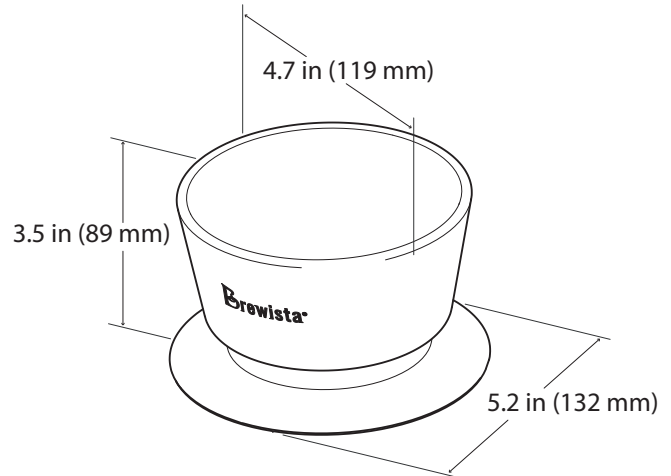

MSRP: \$24.95 USD[†]
contact sales@brewglobal.com to order

Smart Dripper™

300 ml Flat Bottom Glass Dripper

Made of durable double wall tempered borosilicate glass to maintain temperature, yet remains cool to the touch while making perfect pour over coffee. Its flat bottom design accommodates standard basket style coffee filters for better coffee extraction. The no slip silicone bottom is easily removed for cleaning and fits your favorite mug, or the Brewista 360ml and 600ml Glass Servers. Dishwasher safe (top rack).

[†]All prices subject to change.

Smart Dripper™ 300 ml Flat Bottom Glass Dripper

BDWPOF300ML

Parts and Materials:

- Body:
Tempered borosilicate glass
- Base:
BPA free silicone

Dimensions:

Shipping Information:

Product box dimensions

*Shipping carton dimensions
(36 pieces per carton)*