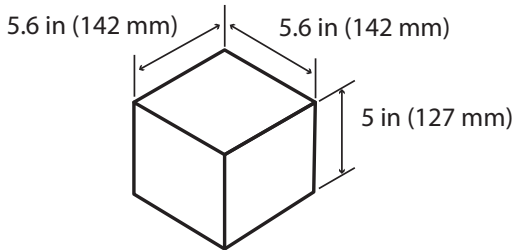

[†]All prices subject to change.

Smart Dripper™ Full Cone Glass Dripper

BDW60FCF4

Parts and Materials:

- Body:
Tempered borosilicate glass
- Base:
BPA free silicone

Dimensions:

Shipping Information:

Product box dimensions

*Shipping carton dimensions
(4 pieces per carton)*