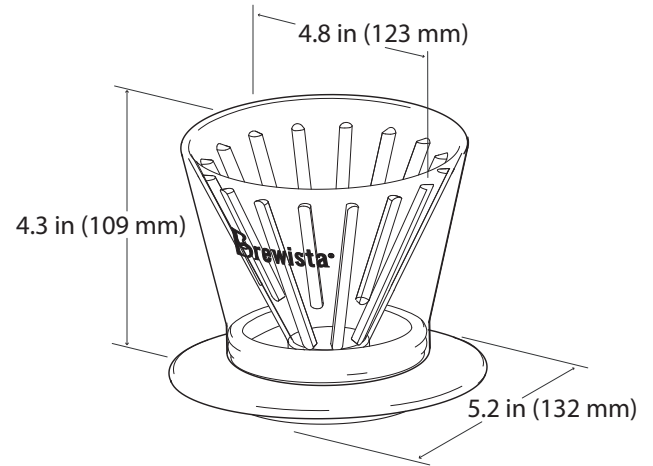

MSRP: \$29.95 USD[†]
contact sales@brewglobal.com to order

Smart Dripper™ Full Cone Glass Dripper

Made of durable double wall tempered borosilicate glass to maintain temperature, yet remain cool to the touch while making perfect pour over coffee. The tapered design accommodates standard full cone style coffee filters. The non-slip silicone base is easily removed for cleaning and fits your favorite mug, or the Brewista 360ml and 600ml Glass Servers. Dishwasher safe (top rack).

[†]All prices subject to change.

Smart Dripper™ Full Cone Glass Dripper

BDW60FCF4

Parts and Materials:

- Body:
Tempered borosilicate glass
- Base:
BPA free silicone

Dimensions:

Shipping Information:

Product box dimensions

*Shipping carton dimensions
(4 pieces per carton)*