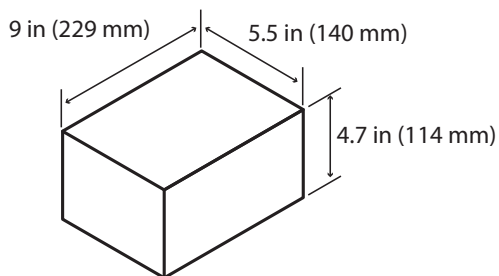

[†]All prices subject to change.

Smart Brew™ Steeping Filter

BSBPU01

Parts and Materials:

- Main body (gray):
BPA free polypropylene
- Shut off rod (orange):
BPA free polypropylene
- Compression seal (black):
BPA free TPE (thermoplastic elastomer)

Dimensions:

Shipping Information:

Product box dimensions

Shipping carton dimensions
(18 pieces per carton)