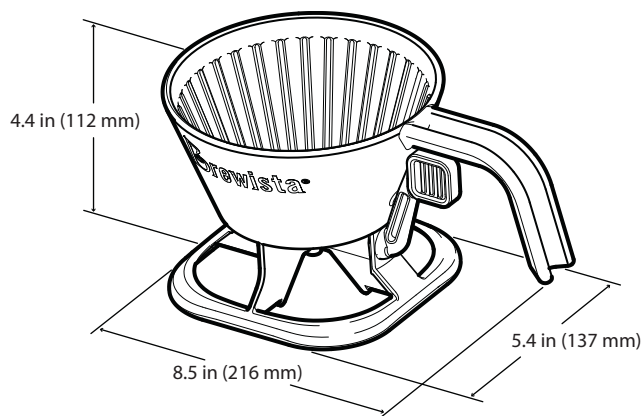

[†]All prices subject to change.

Smart Brew™ Steeping Filter

BSBPU01

Parts and Materials:

- Main body (gray):
BPA free polypropylene
- Shut off rod (orange):
BPA free polypropylene
- Compression seal (black):
BPA free TPE (thermoplastic elastomer)

Dimensions:

Shipping Information:

Product box dimensions

Shipping carton dimensions
(18 pieces per carton)