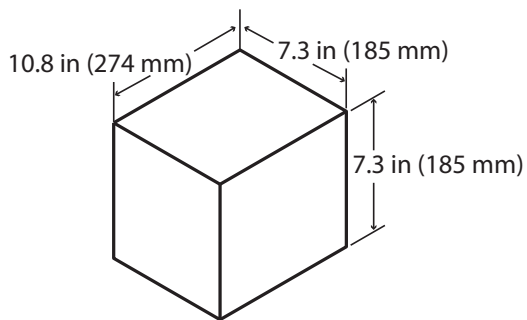

### Parts and Materials:

- Lid with analog temperature gauge:  
Stainless steel and BPA free polypropylene
- Handle:  
Phenolic resin
- Kettle body:  
25 gauge, food grade 300 series stainless steel
- Base:  
BPA free polypropylene

### Dimensions:

### Shipping Information:

Product box dimensions

Shipping carton dimensions  
(4 pieces per carton)