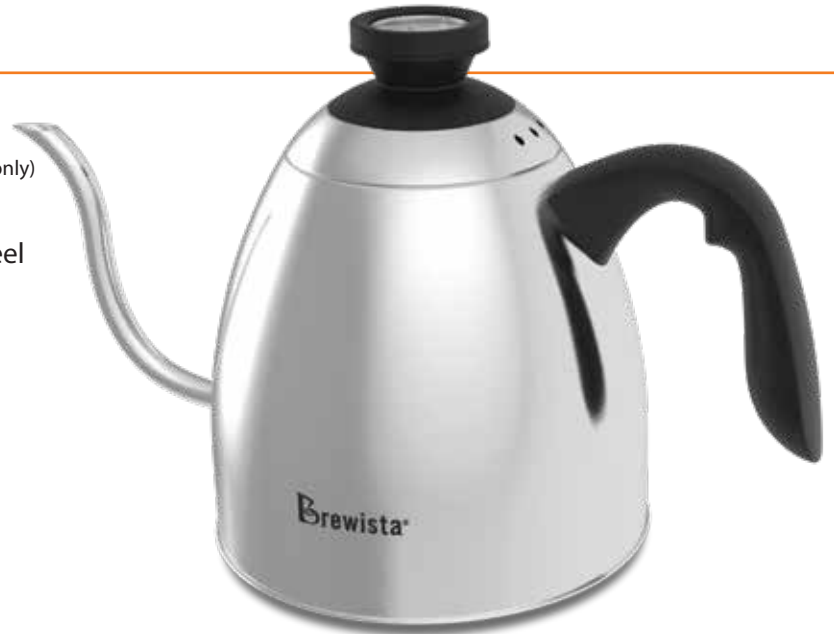

## Smart Pour™ Stovetop Kettle with Analog Temperature Gauge

BKS12S01G2TG

### Features:

- Generous 1.2 liter capacity
- Temperature gauge in lid (\*Temperature gauge is hand wash only)
- Temperature displayed in Fahrenheit and Celsius
- Durable 25 gauge 300 series food grade stainless steel
- Gooseneck spout for accurate pour control
- Ergonomically balanced easy-grip handle
- For stovetop / induction use

### Smart Pour™ Stovetop Kettle

The Brewista Smart Pour™ Stovetop Kettle. Simply fill it up and place it on a lit stovetop or induction heater to bring water to a boil. The analog temperature gauge built into the lid displays current water temperature in both Celsius and Fahrenheit. With a generous 1.2 liter kettle body made of 25 gauge 300 series food grade stainless steel, the Smart Pour™ Stovetop Kettle is built to last. An ergonomically designed and balanced handle make it comfortable to use, and its latte art inspired gooseneck spout pours with ultimate accuracy.

### Parts and Materials:

- Lid with analog temperature gauge:  
Stainless steel and BPA free polypropylene
- Handle:  
Phenolic resin
- Kettle body:  
25 gauge, food grade 300 series stainless steel
- Base:  
BPA free polypropylene