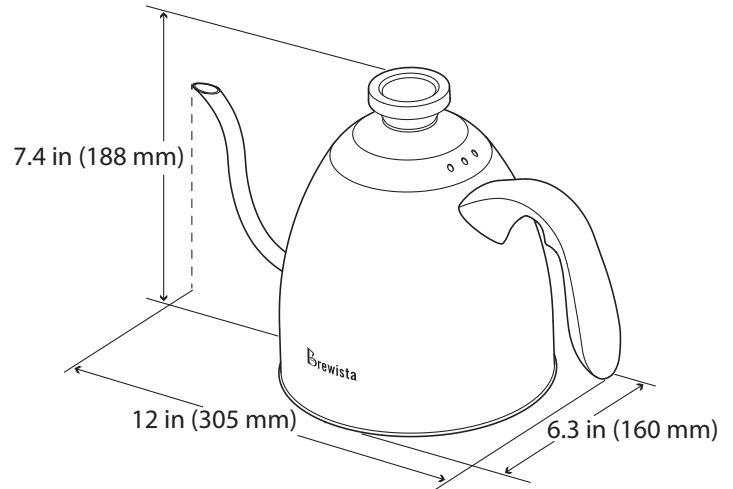

### Smart Pour™ Stovetop Kettle

The Brewista Smart Pour™ Stovetop Kettle. Simply fill it up and place it on a lit stovetop or induction heater to bring water to a boil. The analog temperature gauge built into the lid displays current water temperature in both Celsius and Fahrenheit. With a generous 1.2 liter kettle body made of 25 gauge 300 series food grade stainless steel, the Smart Pour™ Stovetop Kettle is built to last. An ergonomically designed and balanced handle make it comfortable to use, and its latte art inspired gooseneck spout pours with ultimate accuracy.

### Parts and Materials:

- Lid with analog temperature gauge:  
Stainless steel and BPA free polypropylene
- Handle:  
Phenolic resin
- Kettle body:  
25 gauge, food grade 300 series stainless steel
- Base:  
BPA free polypropylene

### Dimensions: