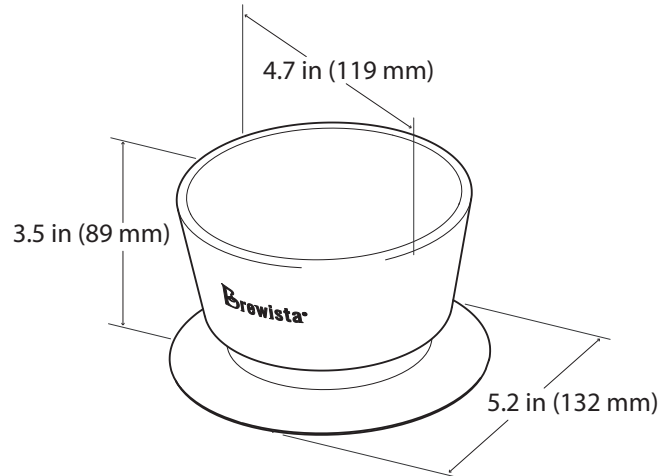

### Smart Dripper™

300 ml Flat Bottom Glass Dripper

Made of durable double wall tempered borosilicate glass to maintain temperature, yet remains cool to the touch while making perfect pour over coffee. Its flat bottom design accommodates standard basket style coffee filters for better coffee extraction. The no slip silicone bottom is easily removed for cleaning and fits your favorite mug, or the Brewista 360ml and 600ml Glass Servers. Dishwasher safe (top rack).

### Dimensions: