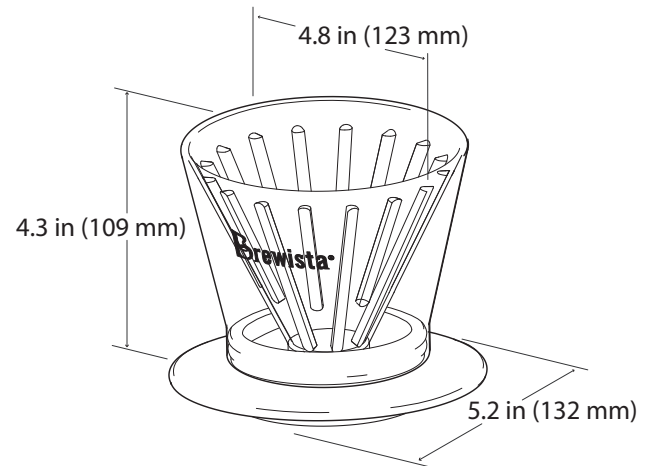

MSRP: \$28.95 USD[†]
contact sales@mybrewista.com to order

Smart Dripper™ Full Cone Glass Dripper

Made of durable double wall tempered borosilicate glass to maintain temperature, yet remain cool to the touch while making perfect pour over coffee. The tapered design accommodates standard full cone style coffee filters. The non-slip silicone base is easily removed for cleaning and fits your favorite mug, or the Brewista 360ml and 600ml Glass Servers. Dishwasher safe (top rack).

[†]All prices subject to change.

Smart Dripper™ Full Cone Glass Dripper

BDW60FCF4

Parts and Materials:

- Body:
Tempered borosilicate glass
- Base:
BPA free silicone

Dimensions:

Shipping Information:

Product box dimensions

Shipping carton dimensions (4 pieces per carton)