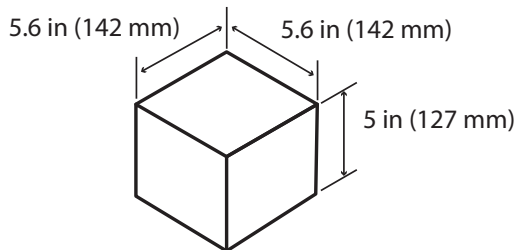

[†]All prices subject to change.

Smart Dripper™ Full Cone Glass Dripper

BDW60FCF4

Parts and Materials:

- Body:
Tempered borosilicate glass
- Base:
BPA free silicone

Dimensions:

Shipping Information:

Product box dimensions

Shipping carton dimensions (4 pieces per carton)