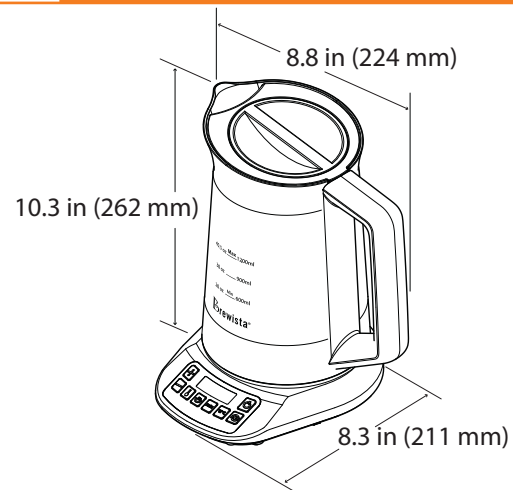

Removable power cord in markets outside of North America.

Smart Brew™ Automatic Tea Kettle

BATK12S01 series

Parts and Materials:

- Lid:
Stainless steel and BPA free polypropylene
- Handle:
Phenolic resin
- Kettle body:
Tempered heat resistant glass
- Base:
BPA free polypropylene

Dimensions:

Shipping Information:

Product box dimensions

Shipping carton dimensions (4 pieces per carton)