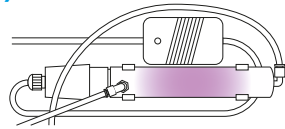

Optional extra: 5 Lt. tank with re-fill alarm.

Cup Rest

The innovative drip tray which adapts to the height of the glass - bringing it closer to the point of delivery - avoids unwanted splashes. A drip tray with direct waste discharge is available upon request.

UV filtration in line (12W)

In line UV light (installed outside).

UVC lamp at exit (4W)

A UV light at the end of every tap. As demonstrated by numerous studies, UV light acts as a strong steriliser therefore preventing the growth of bacteria.