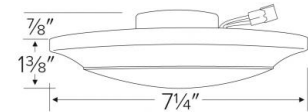

6" Arvid LED Ceiling Mount Disk Light - ELSF10 Series

Features

- Arvid LED Disk Light.
- LED Disk Light with beveled edge.
- Fits 5" and 6" Recessed Line Voltage Housings or installs in a standard 4" Octagon or Round Junction Box.
- Features Quick Connect for easy installation.
- Medium Base adapter included.
- Mounting hardware included.

Specifications

Wattage	11.5W
Lumens	850 lm
Voltage	120V
Color Temp.	3000K - 4000K
Dimmable	Triac/ELV
Lamp Type	LED
CRI	90+
Damp Location	Listed

Dimensions

Product Numbers

Item	Lamp type	Lumens	CCT	Watts	Voltage	Dimming	Finish
ELSF1030W	LED	850 lm	3000K	11.5W	120V	Triac/ELV	White
ELSF1040W	LED	850 lm	4000K	11.5W	120V	Triac/ELV	White