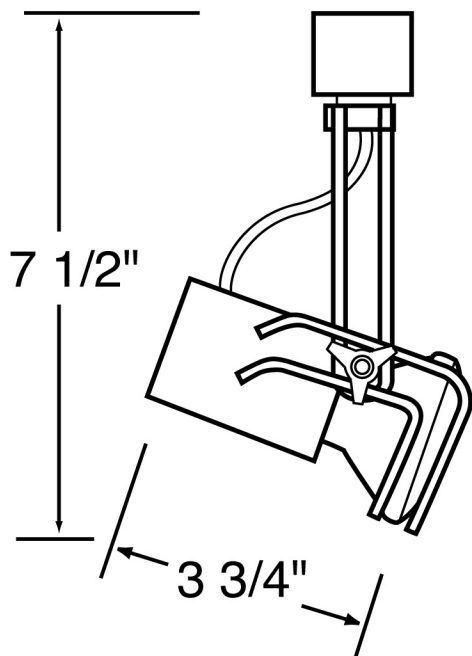

ET656B; ET656BZ ET656CP; ET656N ET656W

Lumina Wireform

PROJECT INFORMATION:

Project Name: _____

Fixture Type: _____

Date: _____

DIMENSIONS

PRODUCT SPECIFICATIONS

All track heads except HID have adjustable track adapter to allow for use with single circuit and double circuit tracks.

- Lumina Wireform
- Metal Housing
- 90 degree vertical movement of 358 degree rotation

Lamp: 120V PAR20 50W

Transformer: Not Included

Dimensions: Length: 3 3/4"
Max. Extension: 7 1/2"

Finish: (B) Black, (BZ) Bronze, (CP) Copper,
(N) Brushed Nickel, (W) White

Labels: U.L. or E.T.L. listed

LAMP NOT INCLUDED

CATALOG NUMBER

Example: ET656B (Black)
ET656BZ (Bronze)
ET656CP (Copper)
ET656N (Brushed Nickel)
ET656W (White)