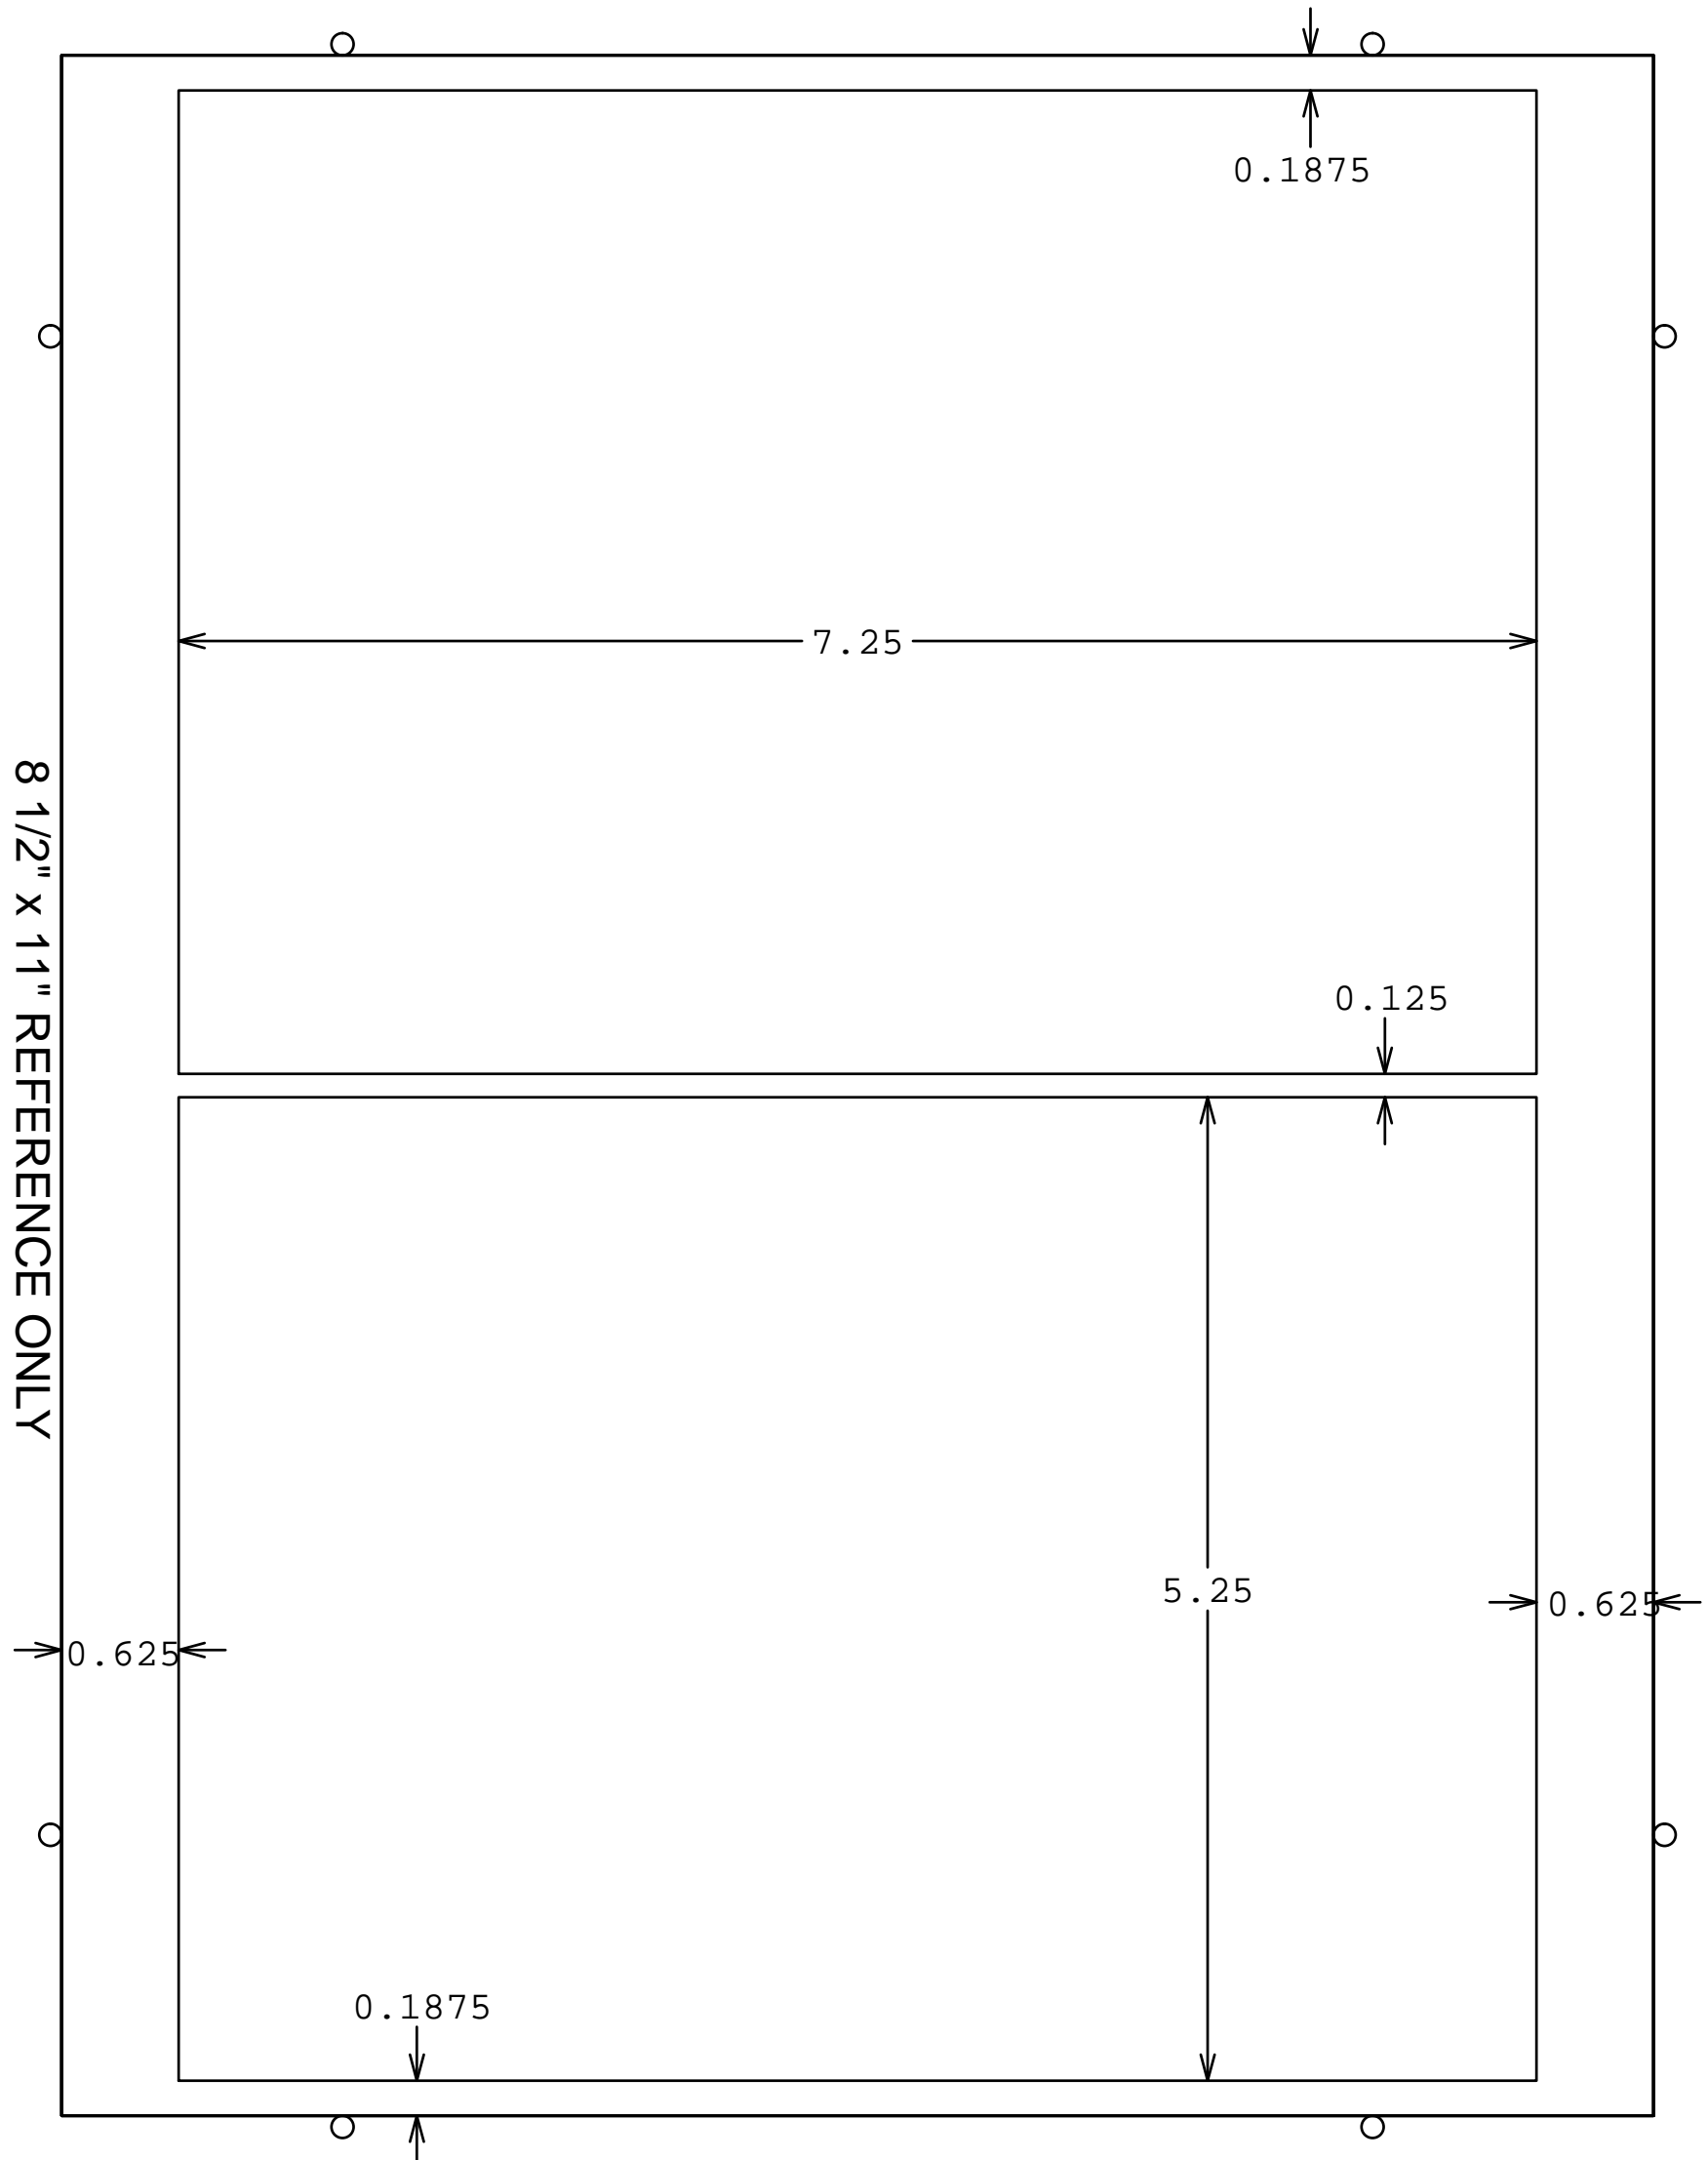

Die Number: NC160SJB

Die Name: A9 Pocket Card Inserts #2

All measurements are in inches.

After verifying placement of content, place pre-printed material face down on foam side of die before cutting.

8843 S. 137th Circle Omaha, NE 68138 Toll-Free 800-288-1670 402-934-1070  
Toll-Free Fax 800-369-1332 Fax 402-939-0304 E-mail info@accucut.com www.accucut.com