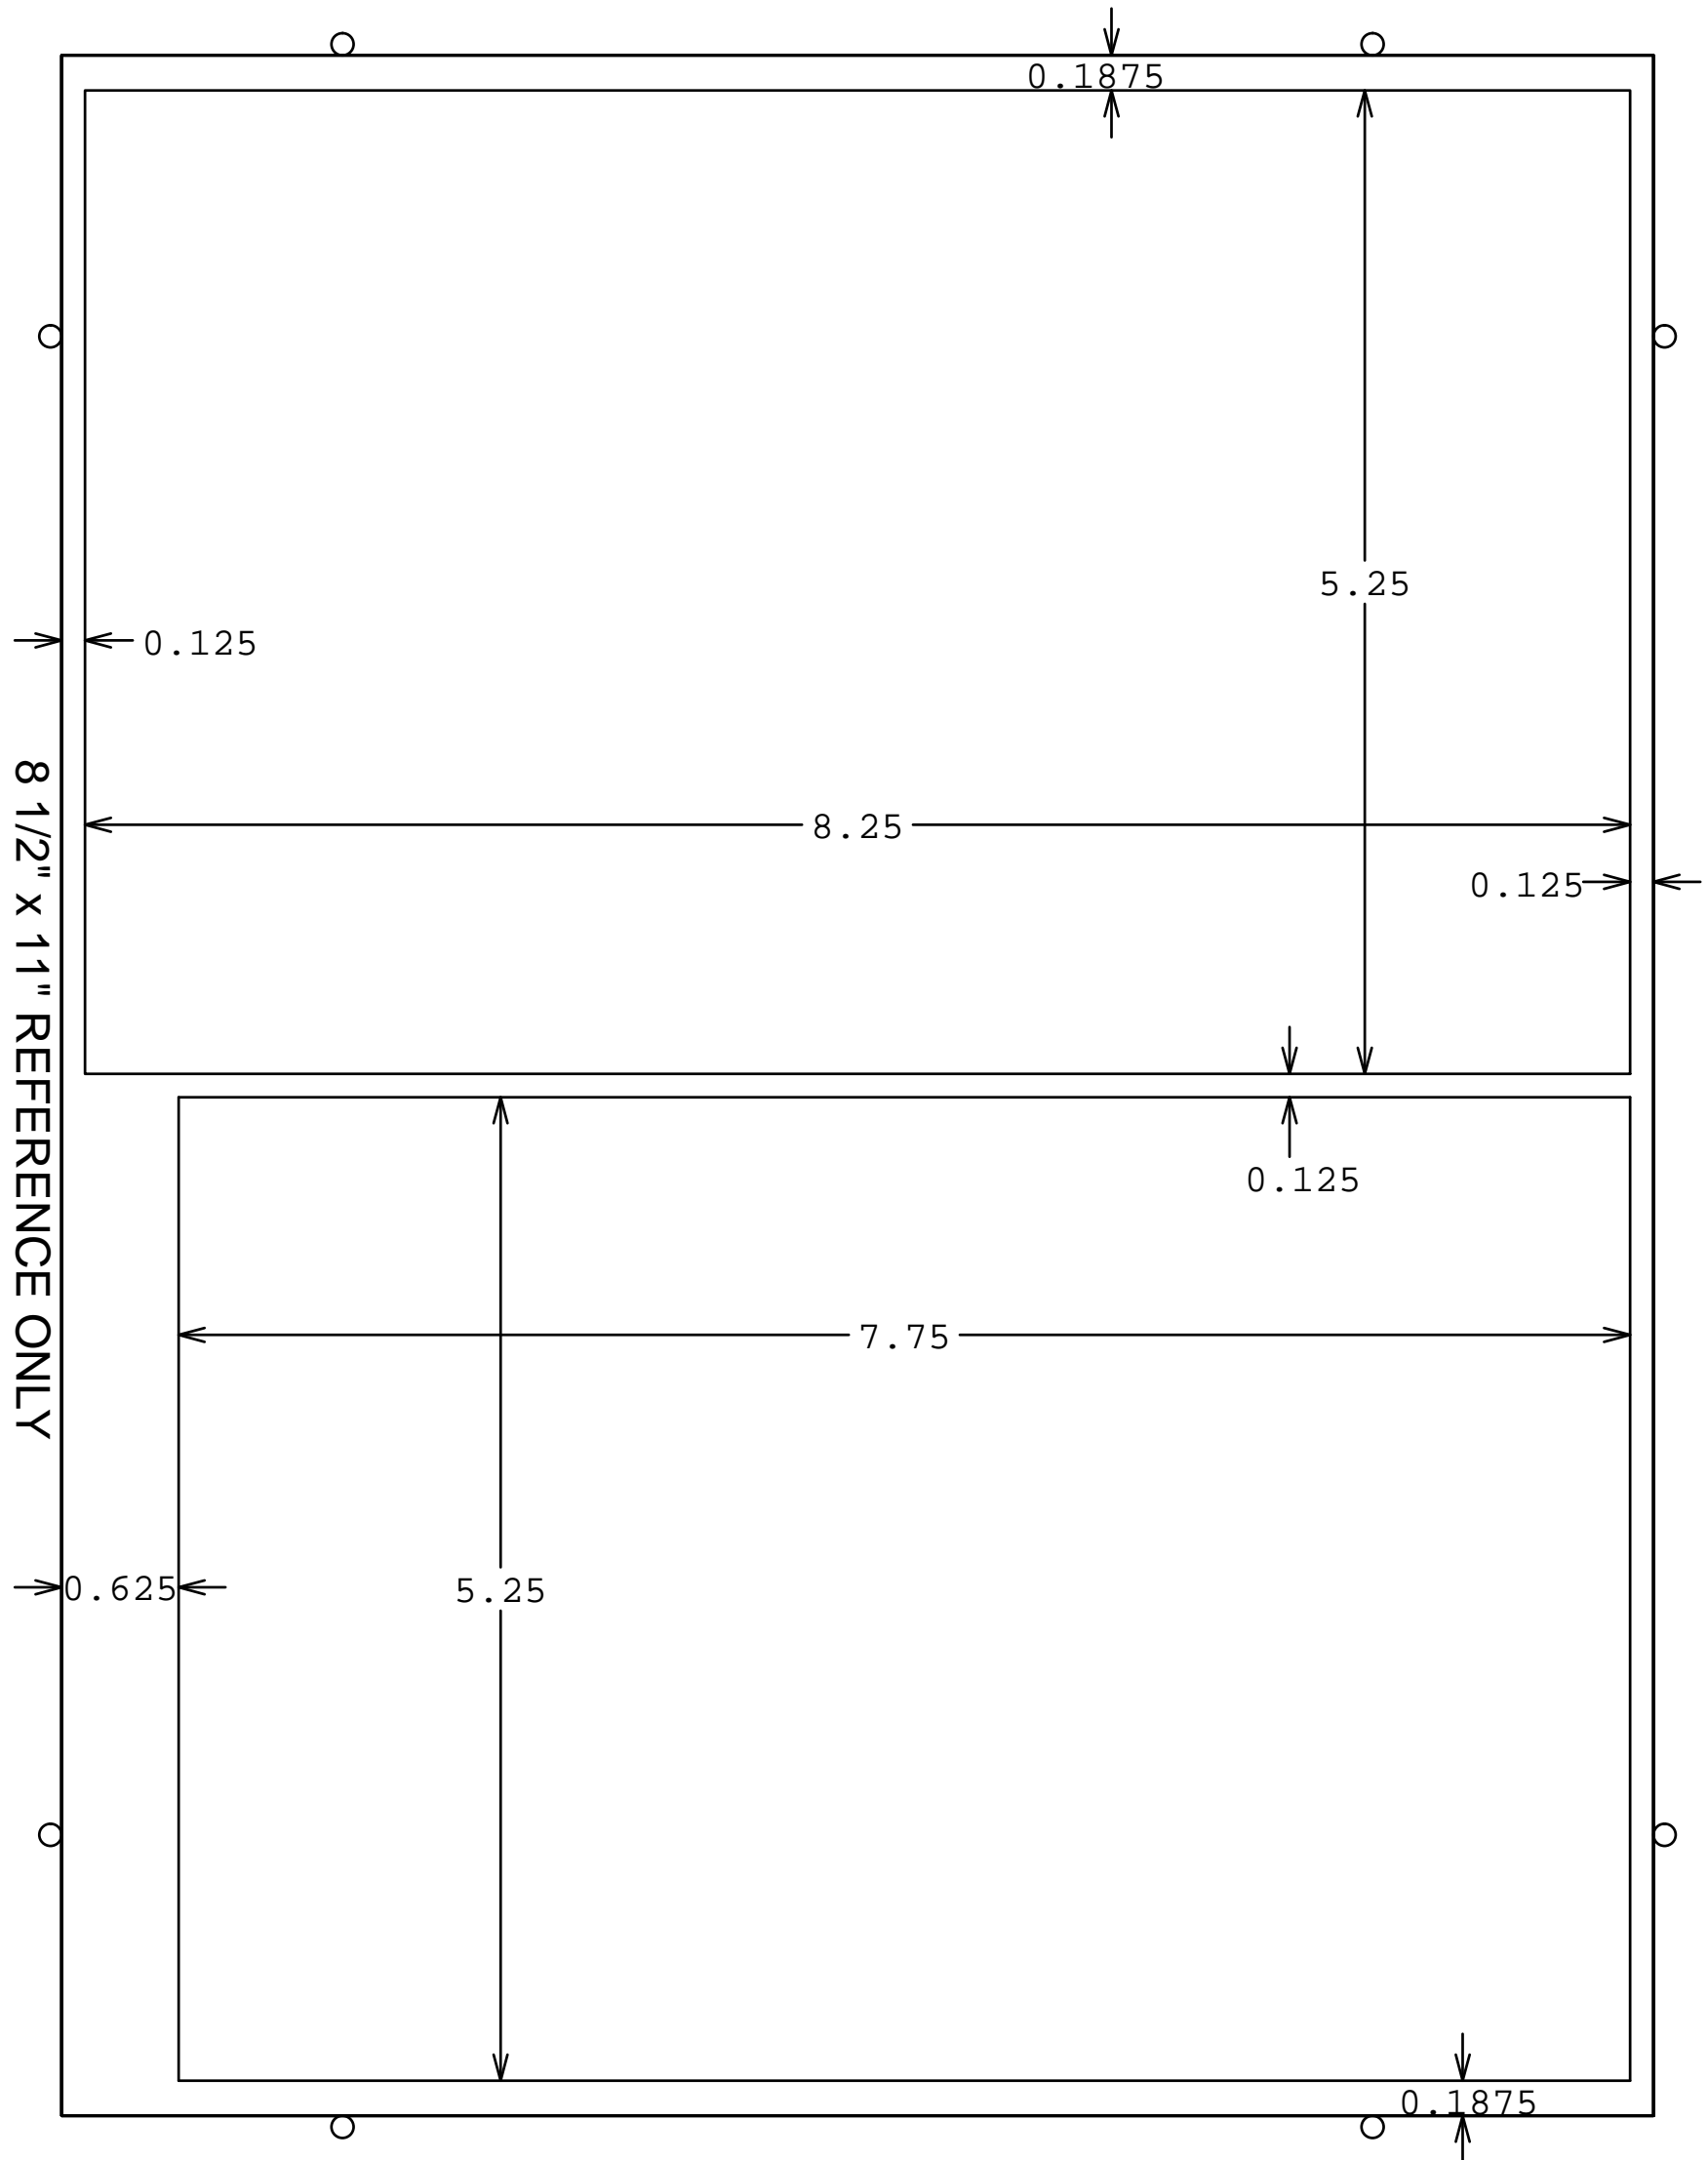

Die Number: NC160SJA

Die Name: A9 Pocket Card Inserts #2

All measurements are in inches.

After verifying placement of content, place pre-printed material face down on foam side of die before cutting.

8843 S. 137th Circle Omaha, NE 68138 Toll-Free 800-288-1670 402-934-1070
Toll-Free Fax 800-369-1332 Fax 402-939-0304 E-mail info@accucut.com www.accucut.com