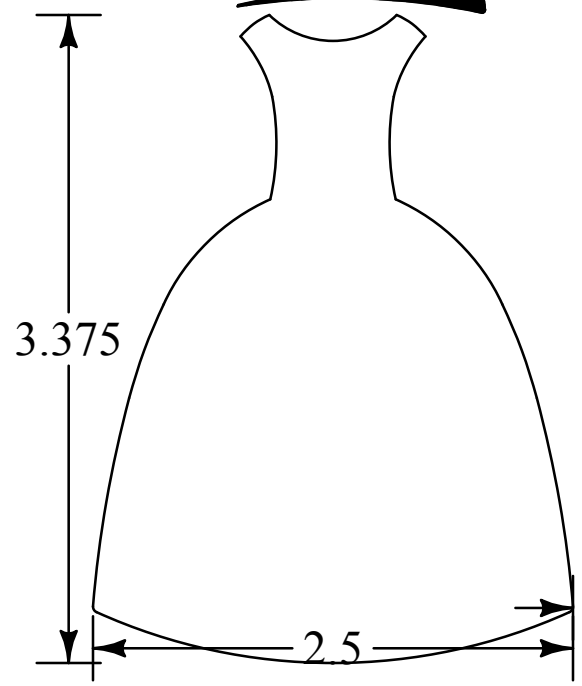

AccuCut®

Die Number: S2246SJ
Die Name: Seals-Dress

0.625

*** Remove or hide this template before printing. ***

8 1/2" x 11" REFERENCE ONLY