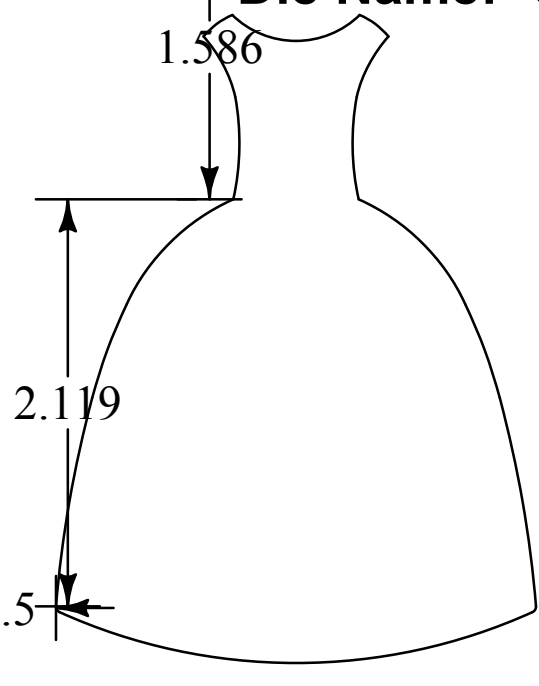

AccuCut®

Die Number: S2246SJ
Die Name: Seals-Dress

0.625

*** Remove or hide this template before printing. ***

8 1/2" x 11" REFERENCE ONLY