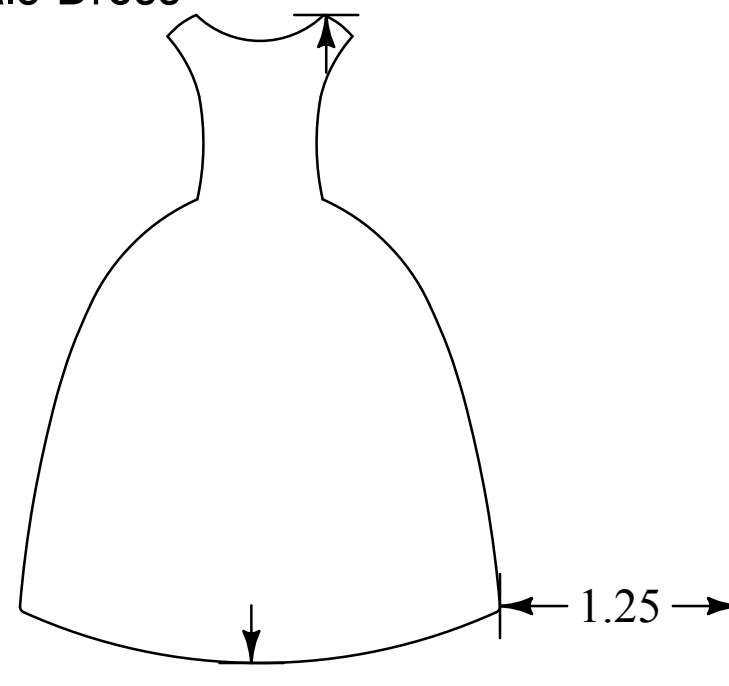

AccuCut®

Die Number: S2246SJ
Die Name: Seals-Dress

0.625

*** Remove or hide this template before printing. ***

8 1/2" x 11" REFERENCE ONLY