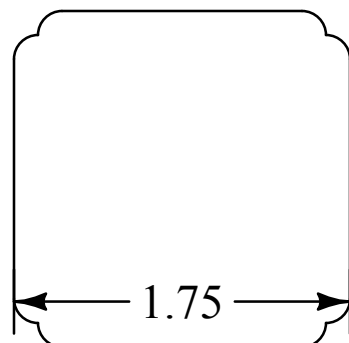

AccuCut

Die Number: S1511SJ
Die Name: Seals-Modern-1 3/4"

0.875

0.75

0.25

1.75

1.75

0.75

0.875

*** Remove or hide this template before printing. ***

8 1/2" x 11" REFERENCE ONLY

0.625