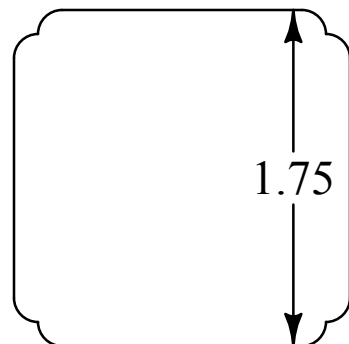

AccuCut

Die Number: S1511SJ
Die Name: Seals-Modern-1 3/4"

0.875

0.75

0.25

1.75

1.75

0.75

0.875

*** Remove or hide this template before printing. ***

8 1/2" x 11" REFERENCE ONLY

0.625