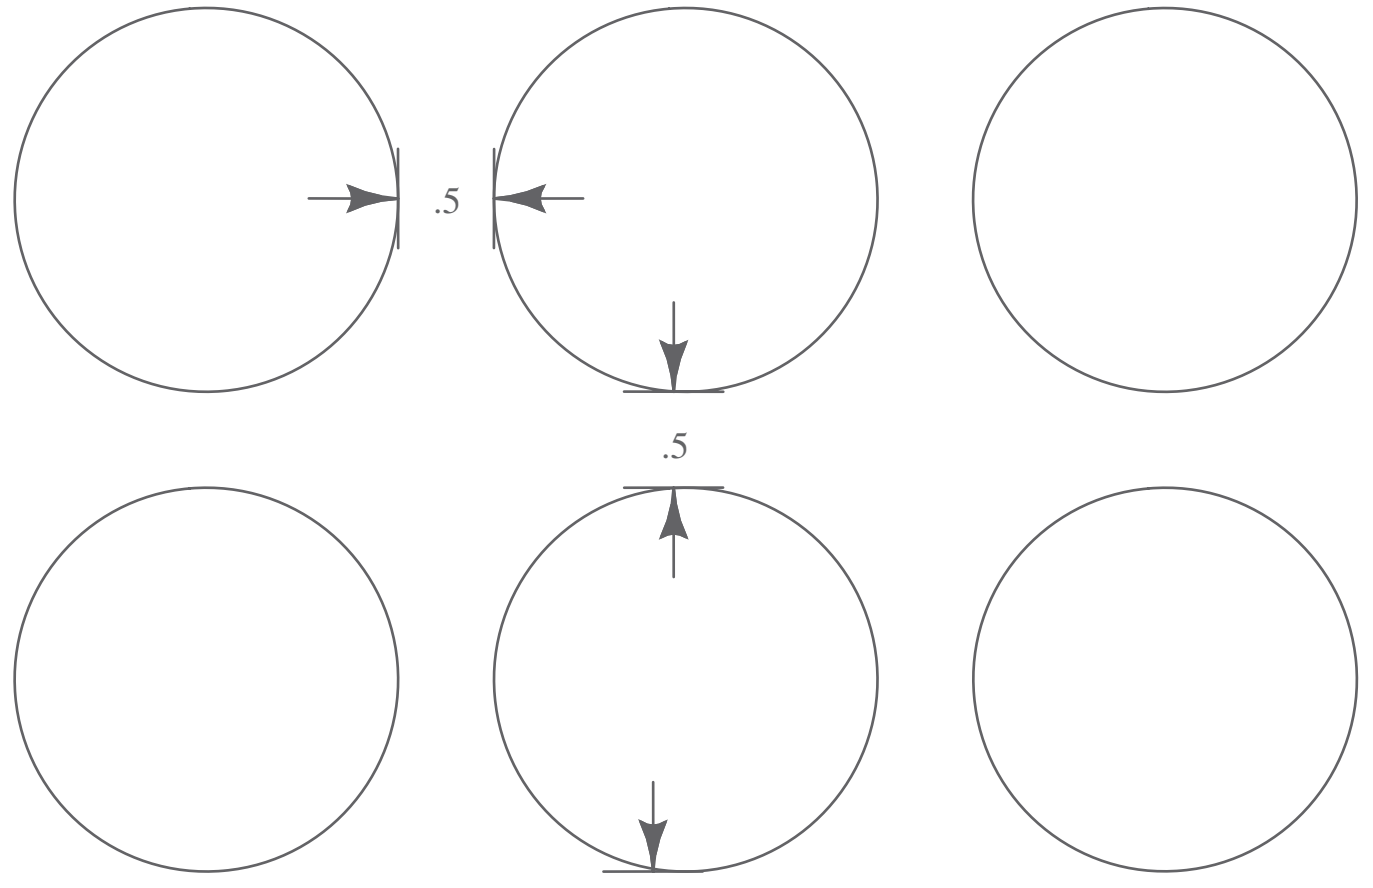

8.5" x 11" REFERENCE ONLY **Remove or hide this template before printing.**

Die Number: S1227SJ
 Die Name: Seals-Circle-2"
 All measurements are in inches.

.75