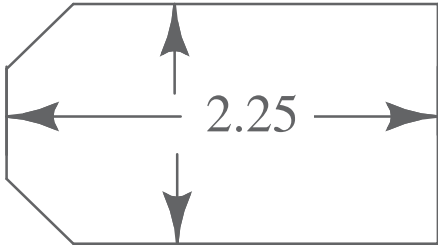

8.5" x 11" REFERENCE ONLY

1.125

1.125

Die Number: S1226SJ  
Die Name: Seals-Tag 2 1/4" x 1 1/4"  
All measurements are in inches.

\*\*Remove or hide this template before printing.\*\*