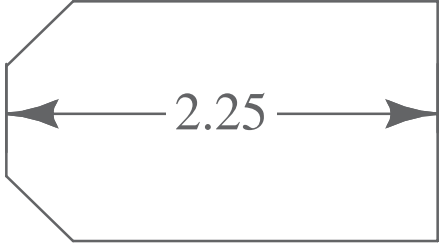

8.5" x 11" REFERENCE ONLY

1.125

1.125

Die Number: S1226SJ  
Die Name: Seals-Tag 2 1/4" x 1 1/4"  
All measurements are in inches.

\*\*Remove or hide this template before printing.\*\*