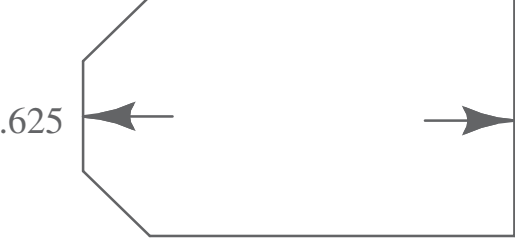

8.5" x 11" REFERENCE ONLY

1.125

1.125

Die Number: S1226SJ  
Die Name: Seals-Tag 2 1/4" x 1 1/4"  
All measurements are in inches.

\*\*Remove or hide this template before printing.\*\*