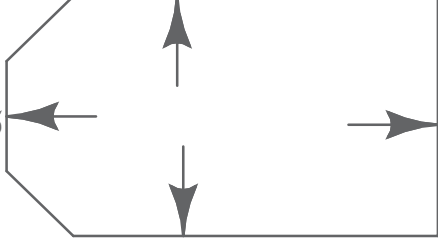

8.5" x 11" REFERENCE ONLY

1.125

1.125

Die Number: S1226SJ  
Die Name: Seals-Tag 2 1/4" x 1 1/4"  
All measurements are in inches.

\*\*Remove or hide this template before printing.\*\*