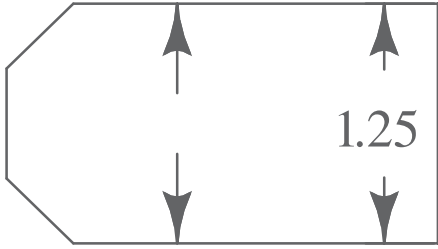

8.5" x 11" REFERENCE ONLY

1.125

1.125

Die Number: S1226SJ  
Die Name: Seals-Tag 2 1/4" x 1 1/4"  
All measurements are in inches.

\*\*Remove or hide this template before printing.\*\*