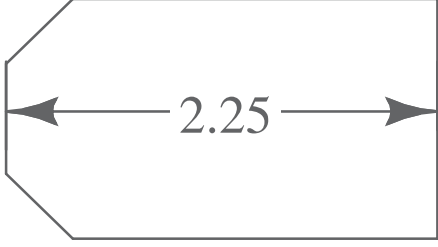

8.5" x 11" REFERENCE ONLY

1.125

1.125

Die Number: S1226SJ  
Die Name: Seals-Tag 2 1/4" x 1 1/4"  
All measurements are in inches.

\*\*Remove or hide this template before printing.\*\*