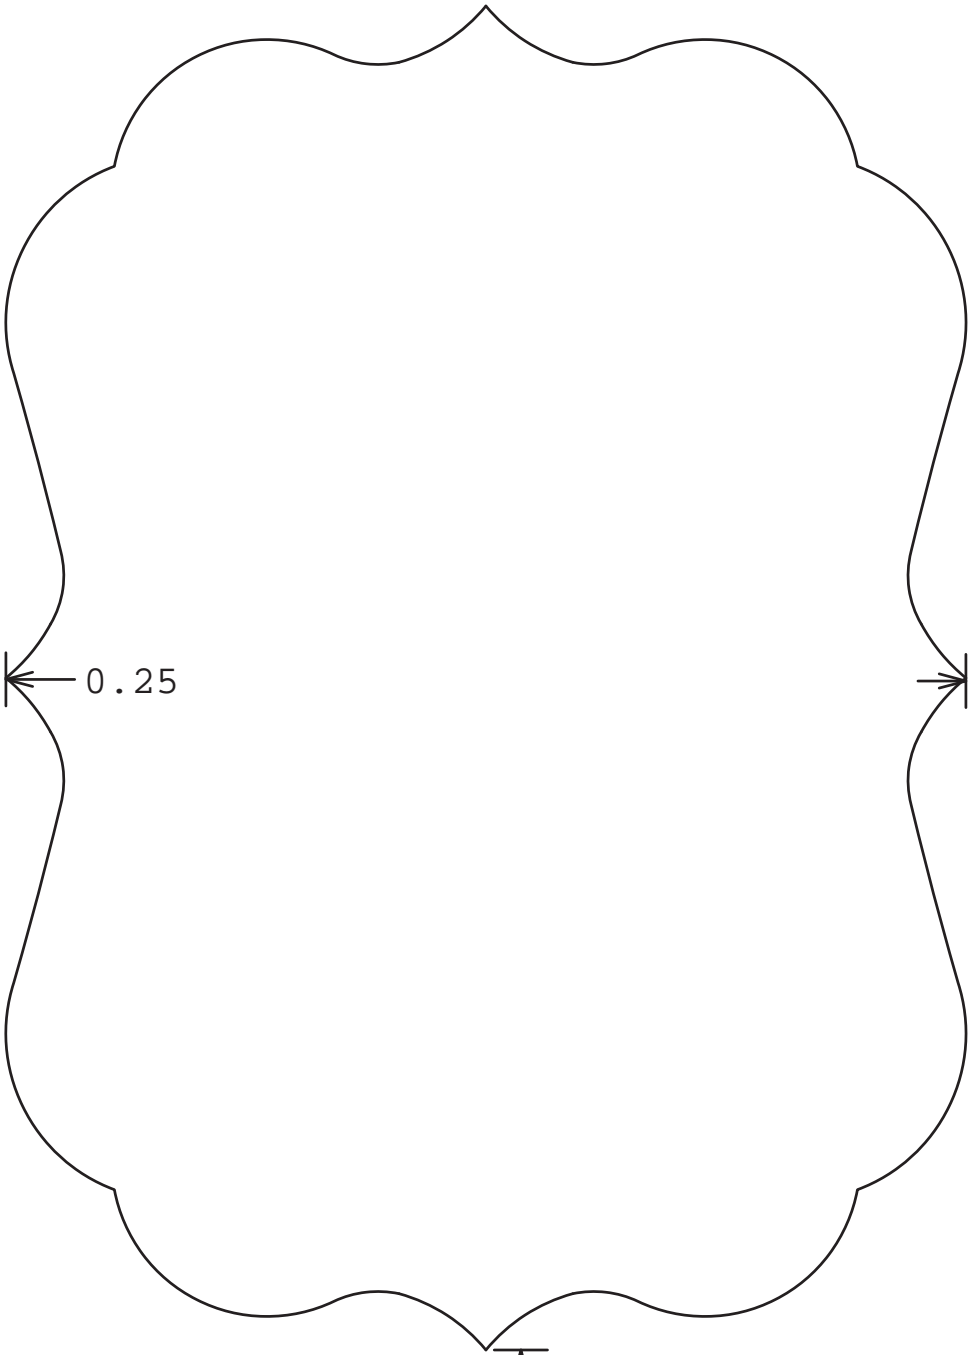

Die Number: NC811SJ
Die Name: A7 Cards-Frame
All measurements are in inches.

Remove or hide this template before printing.

0.75

8.5" x 11" REFERENCE ONLY