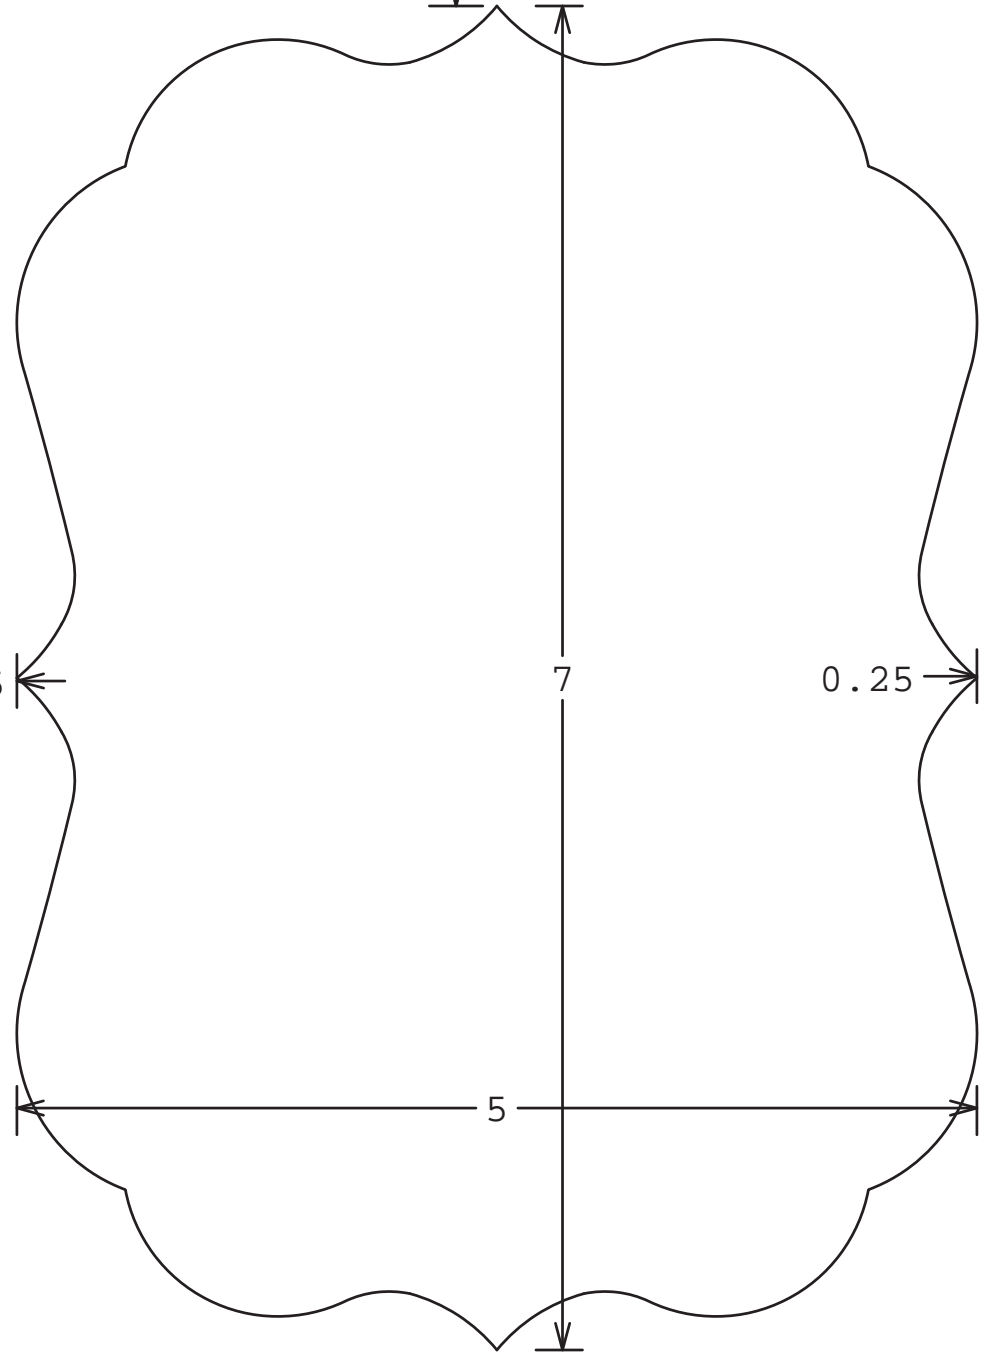

Die Number: NC811SJ
Die Name: A7 Cards-Frame
All measurements are in inches.

Remove or hide this template before printing.

0.75

8.5" x 11" REFERENCE ONLY