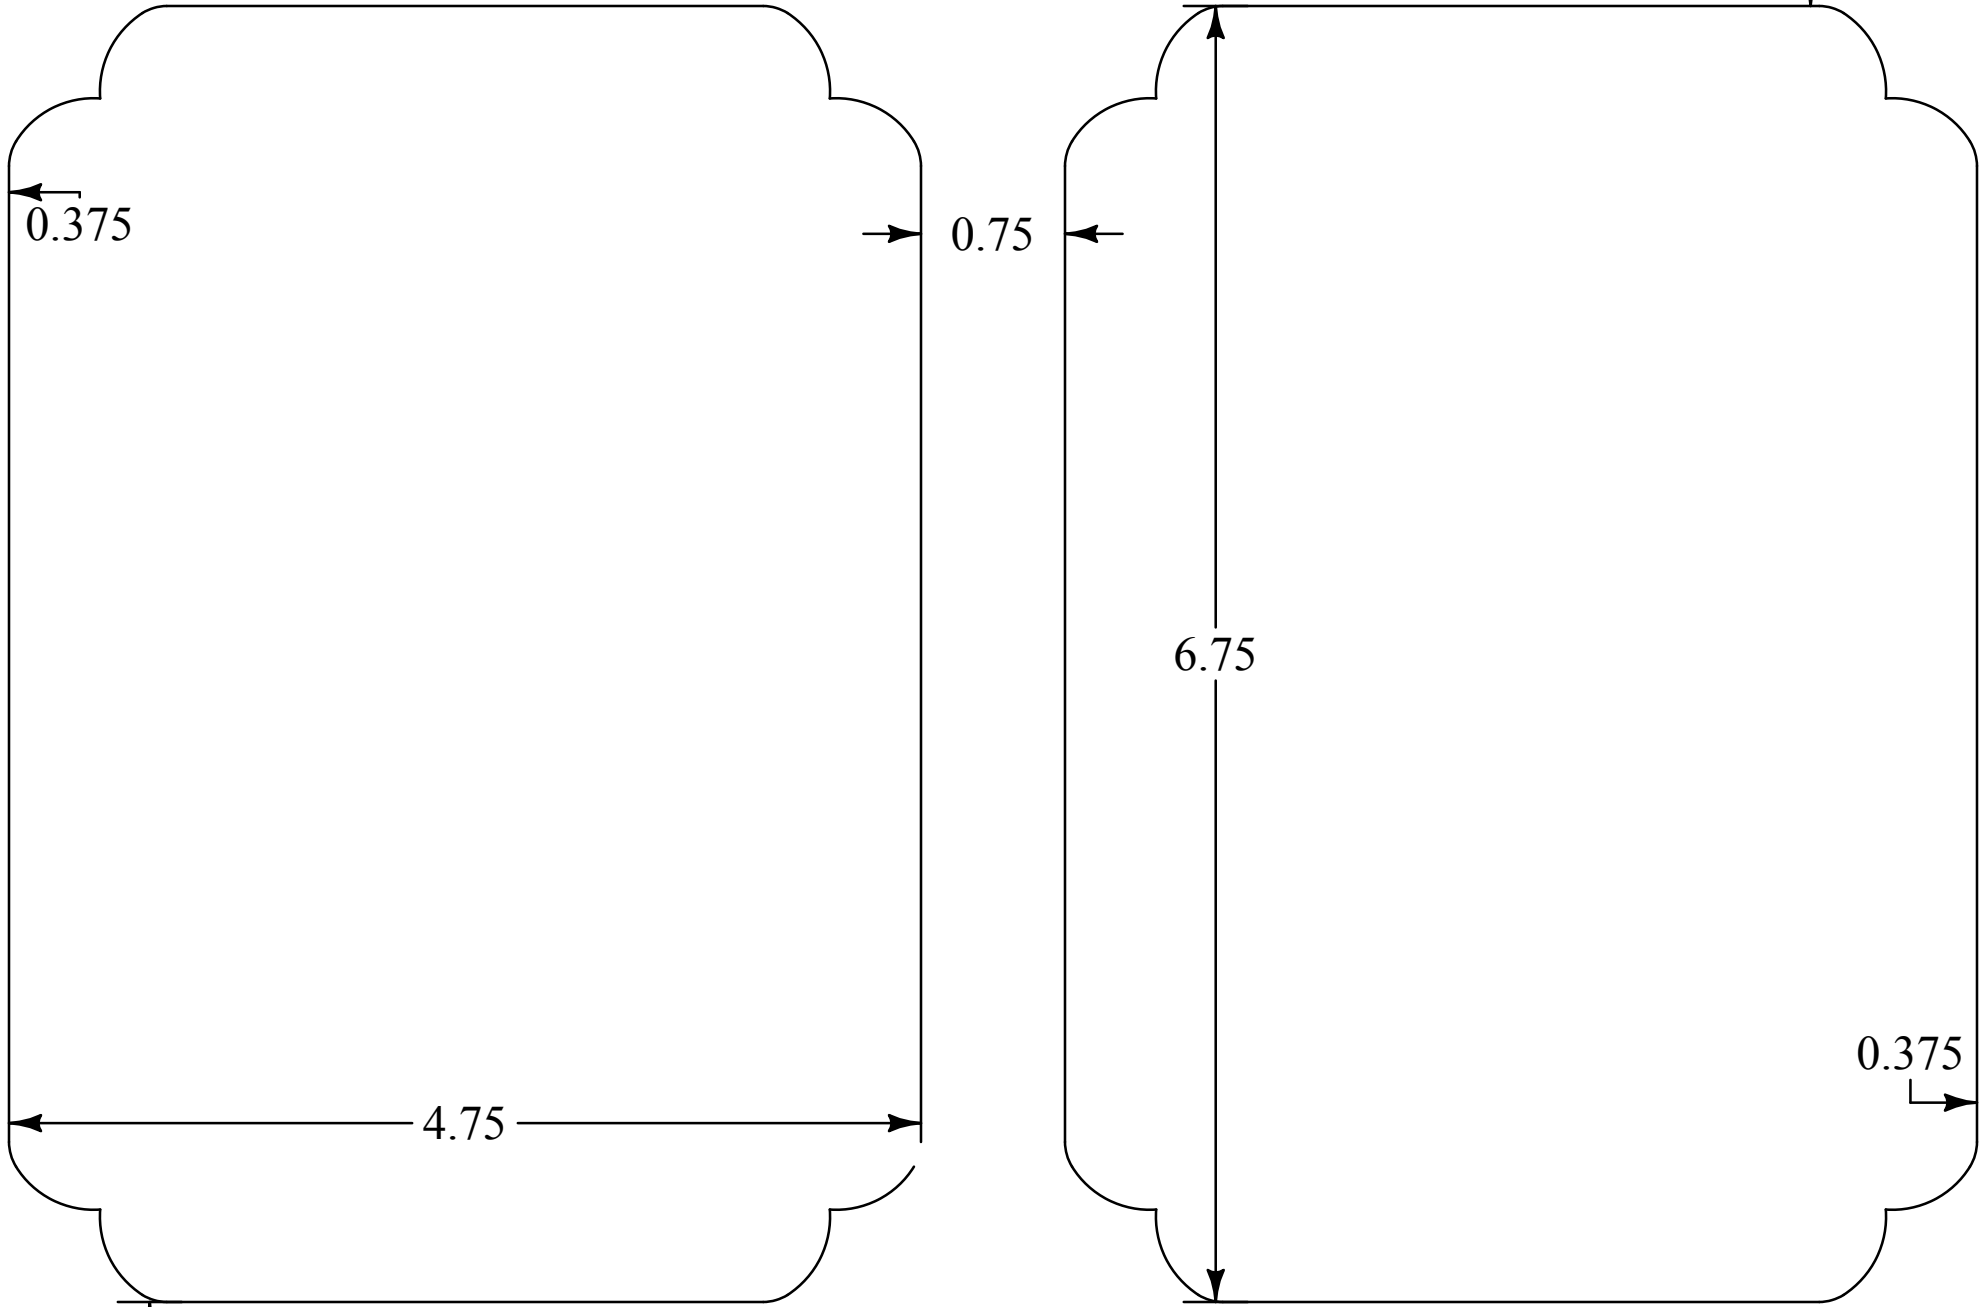

Die Number: NC715SJ
Die Name: A7 Card Mats-Modern

*** Remove or hide this template before printing. ***

8 1/2" x 11" REFERENCE ONLY