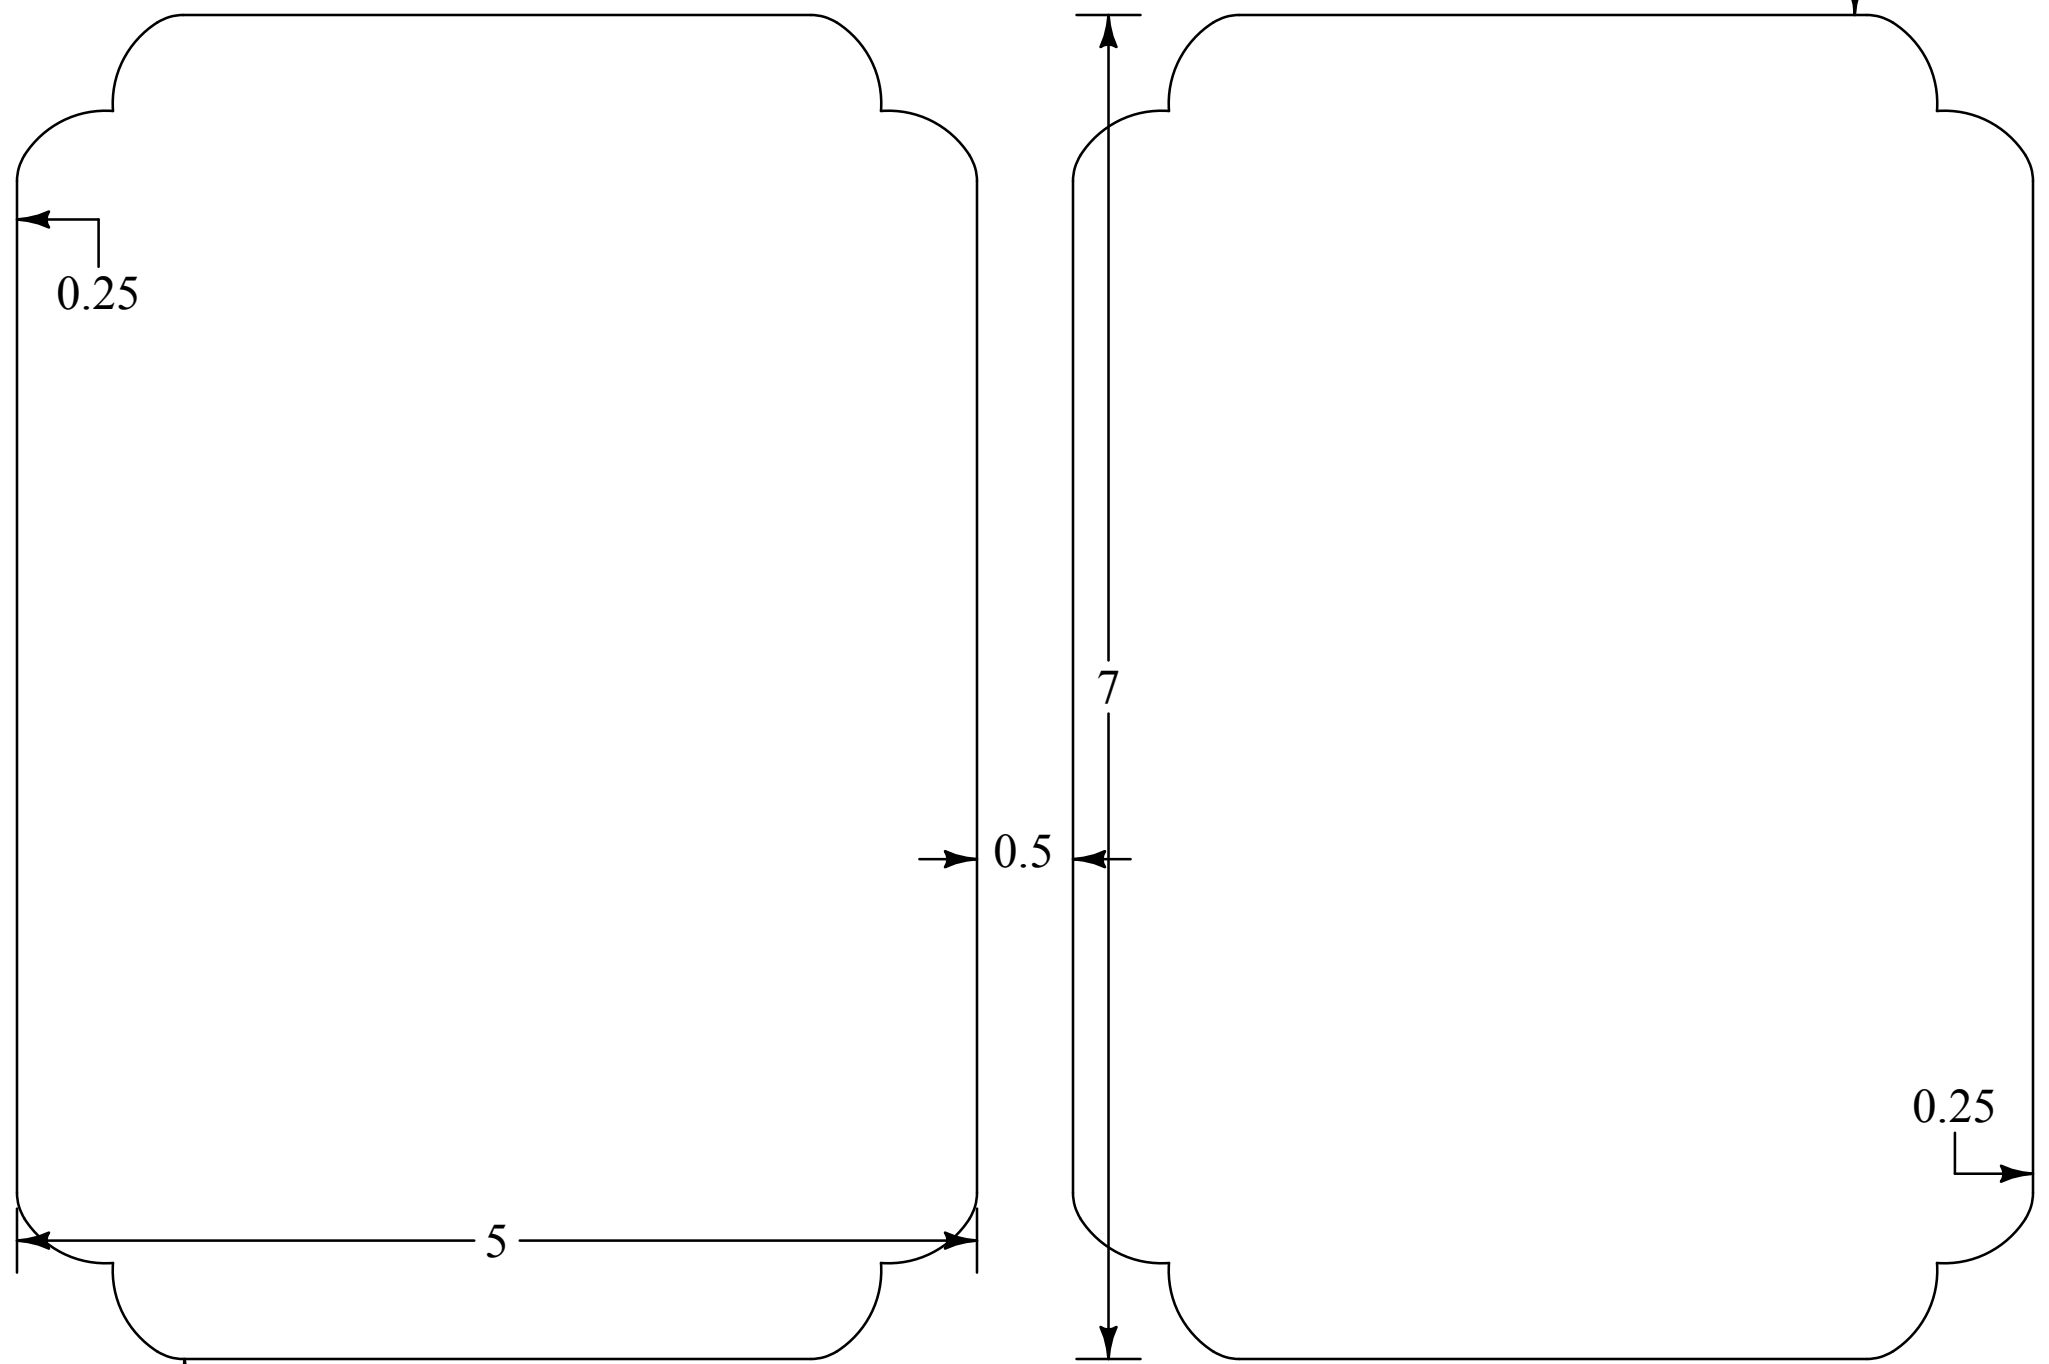

AccuCut®

Die Number: NC713SJ

Die Name: A7 Cards-Modern

*** Remove or hide this template before printing. ***

8 1/2" x 11" REFERENCE ONLY