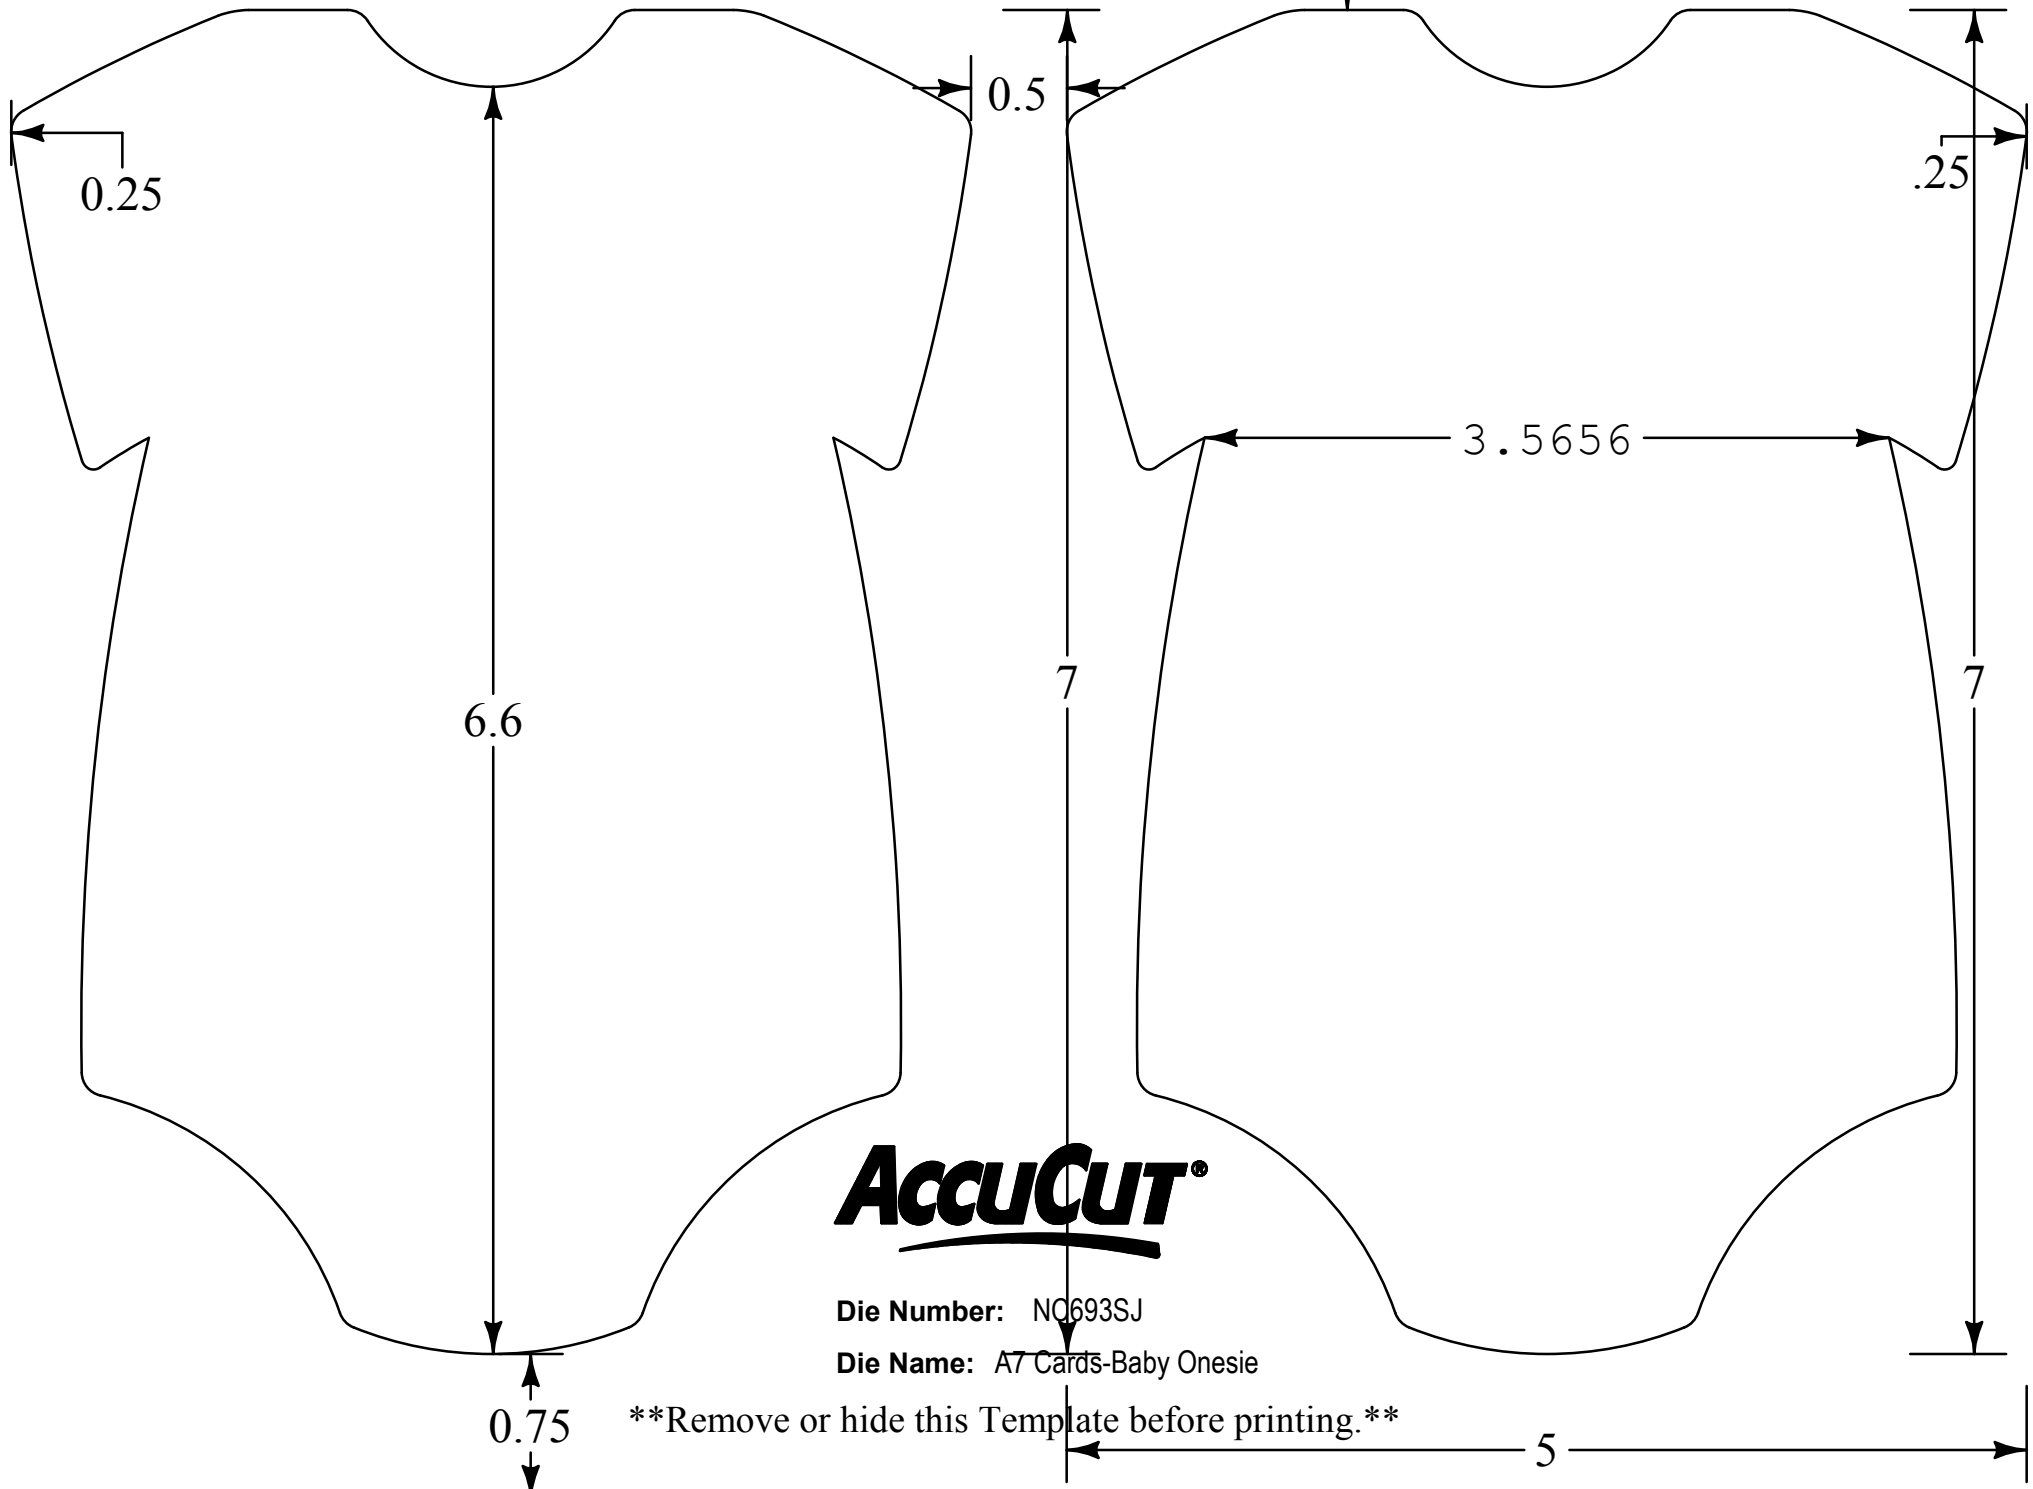

8 1/2" x 11" REFERENCE ONLY

0.75

All measurements are in inches.

AccuCut[®]

Die Number: NQ693SJ

Die Name: A7 Cards-Baby Onesie

Remove or hide this Template before printing.

5