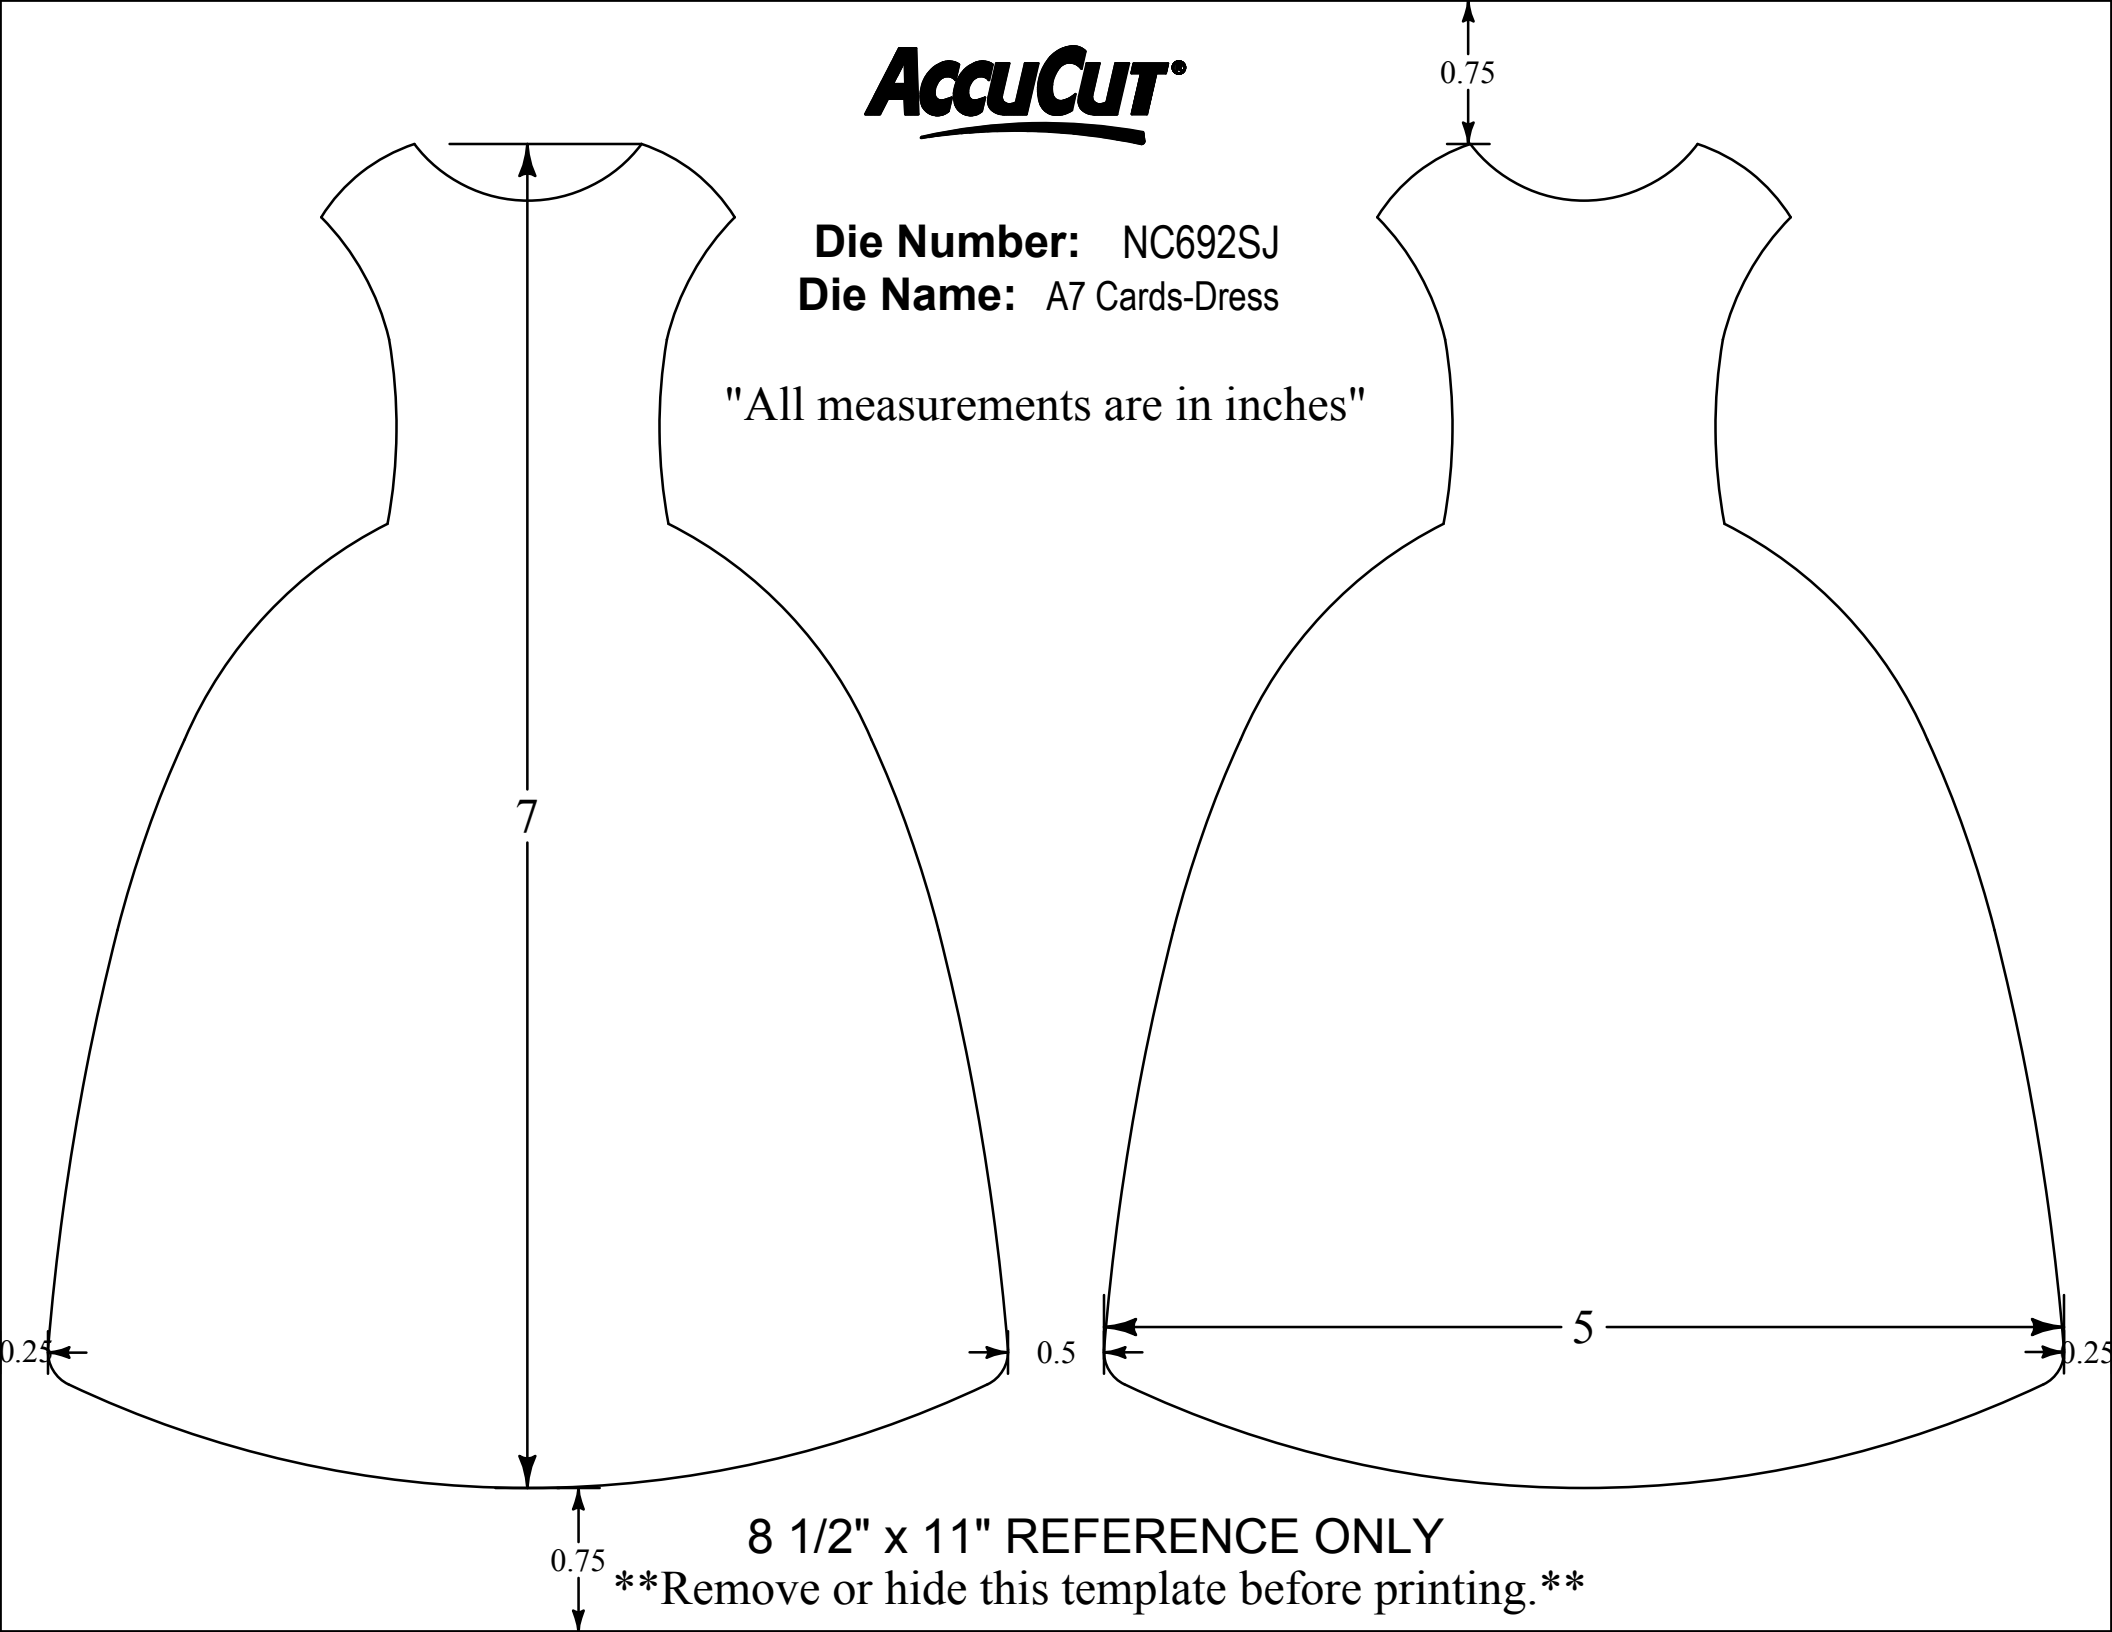

AccuCut

Die Number: NC692SJ
Die Name: A7 Cards-Dress

"All measurements are in inches"

8 1/2" x 11" REFERENCE ONLY

Remove or hide this template before printing.