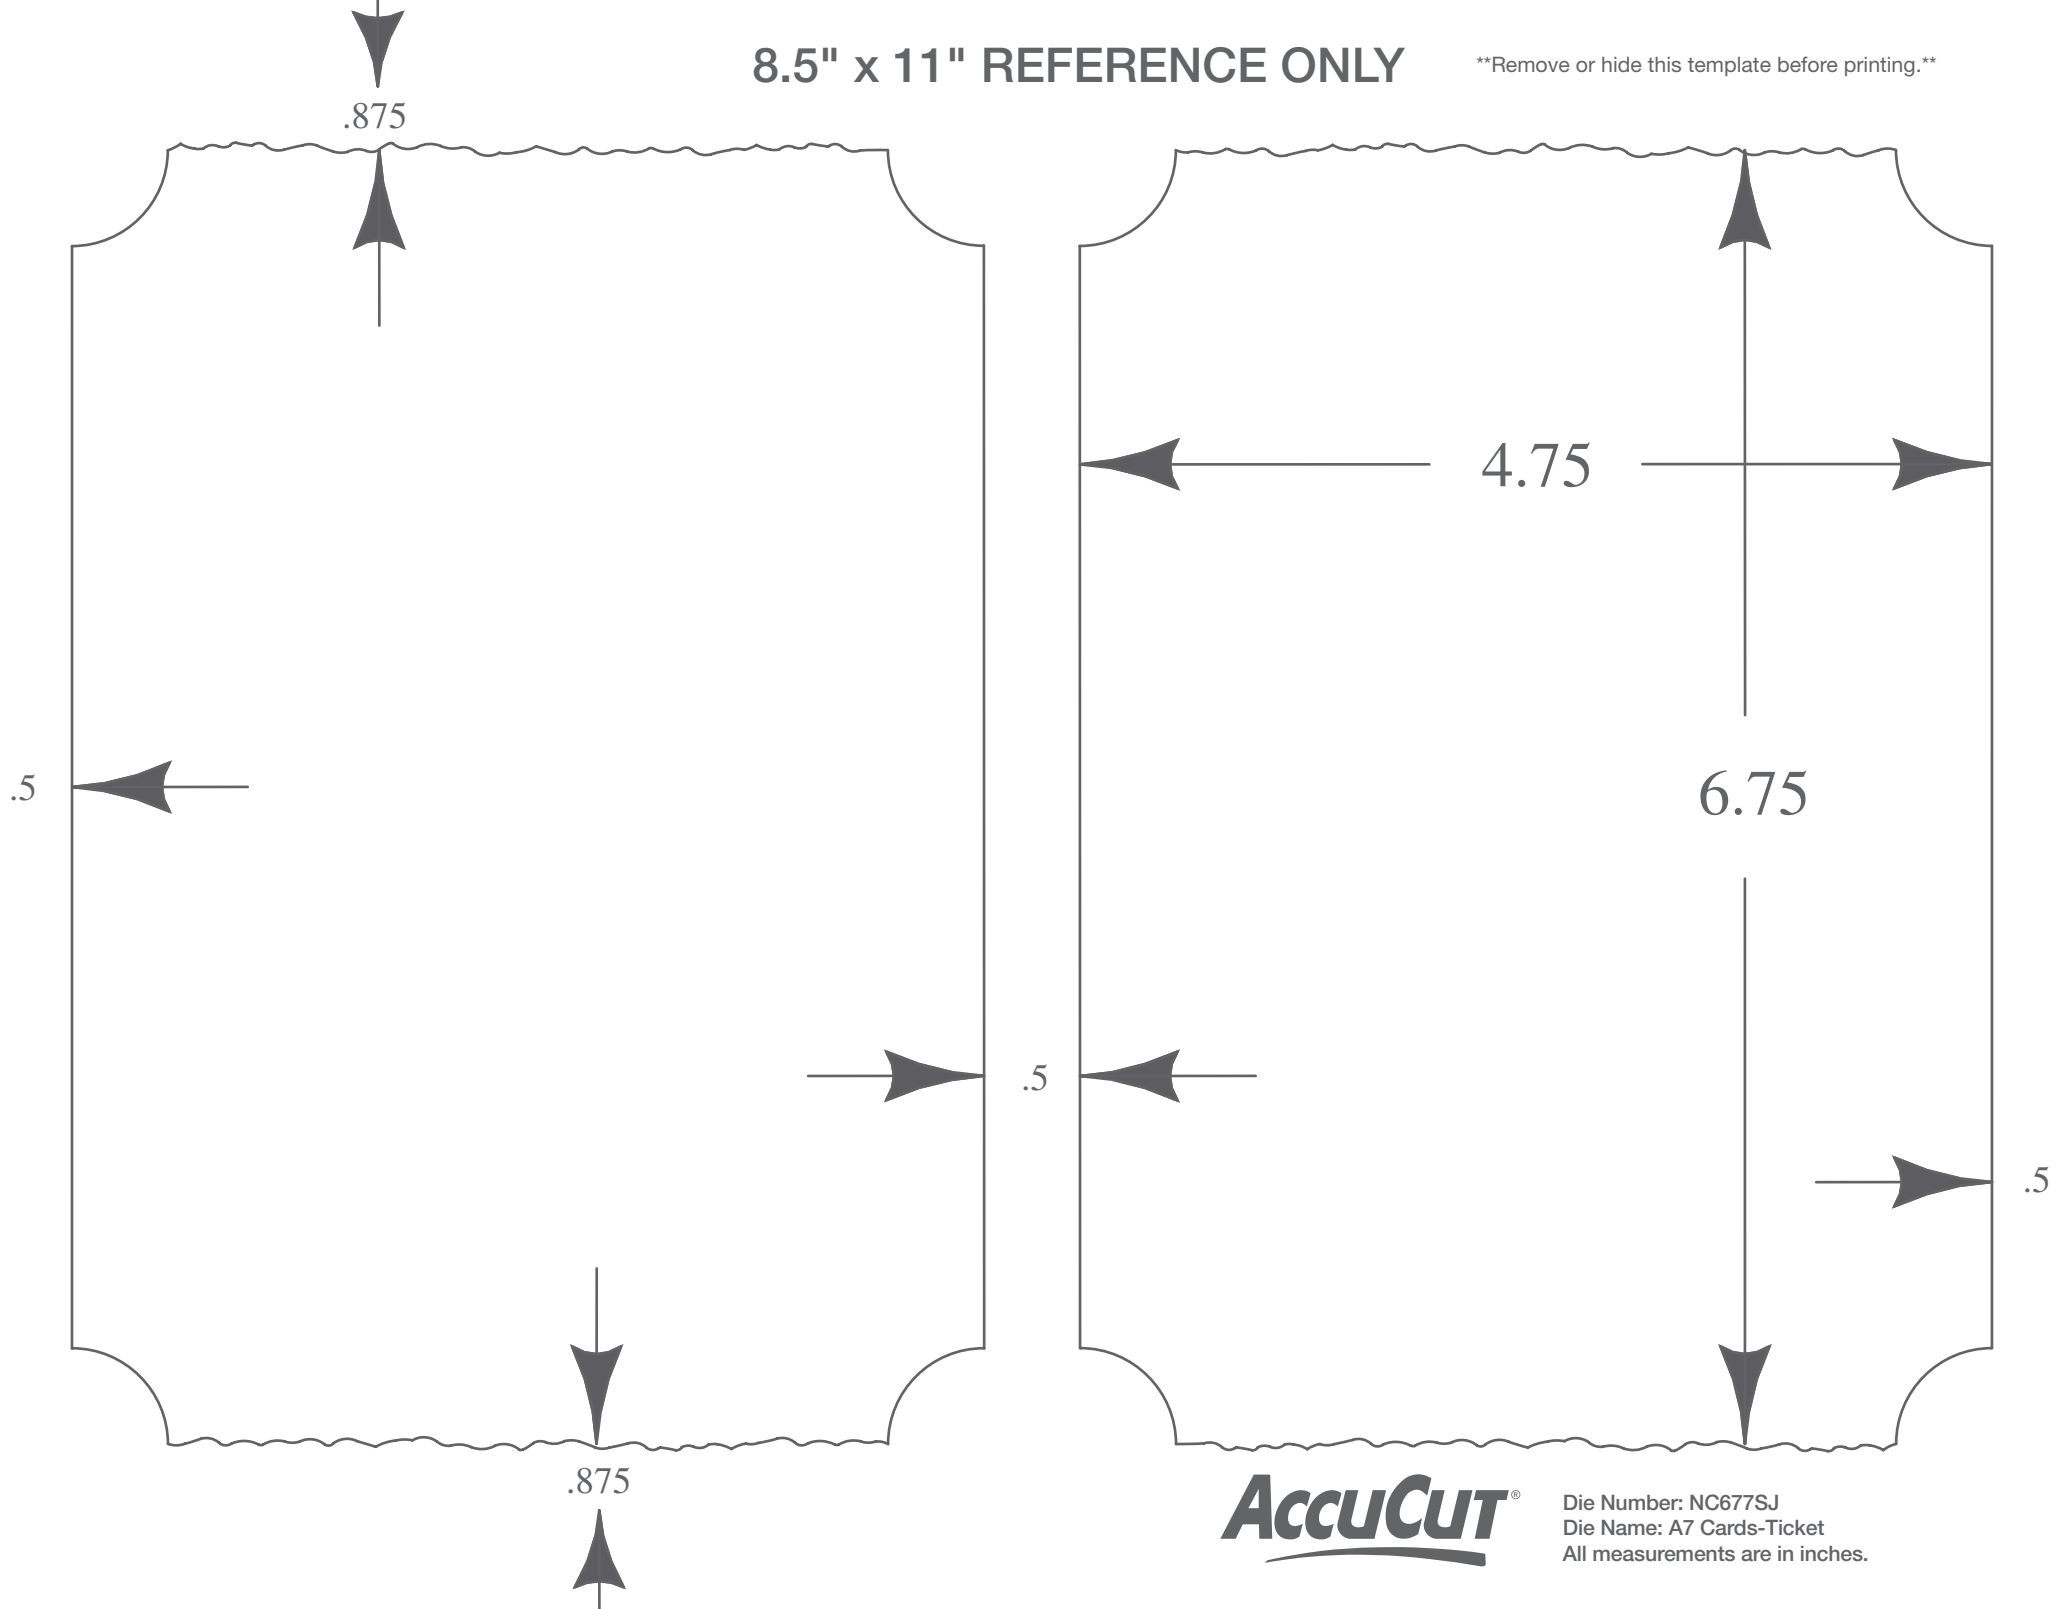

# 8.5" x 11" REFERENCE ONLY

\*\*Remove or hide this template before printing.\*\*

**AccuCut**<sup>®</sup>

Die Number: NC677SJ  
Die Name: A7 Cards-Ticket  
All measurements are in inches.