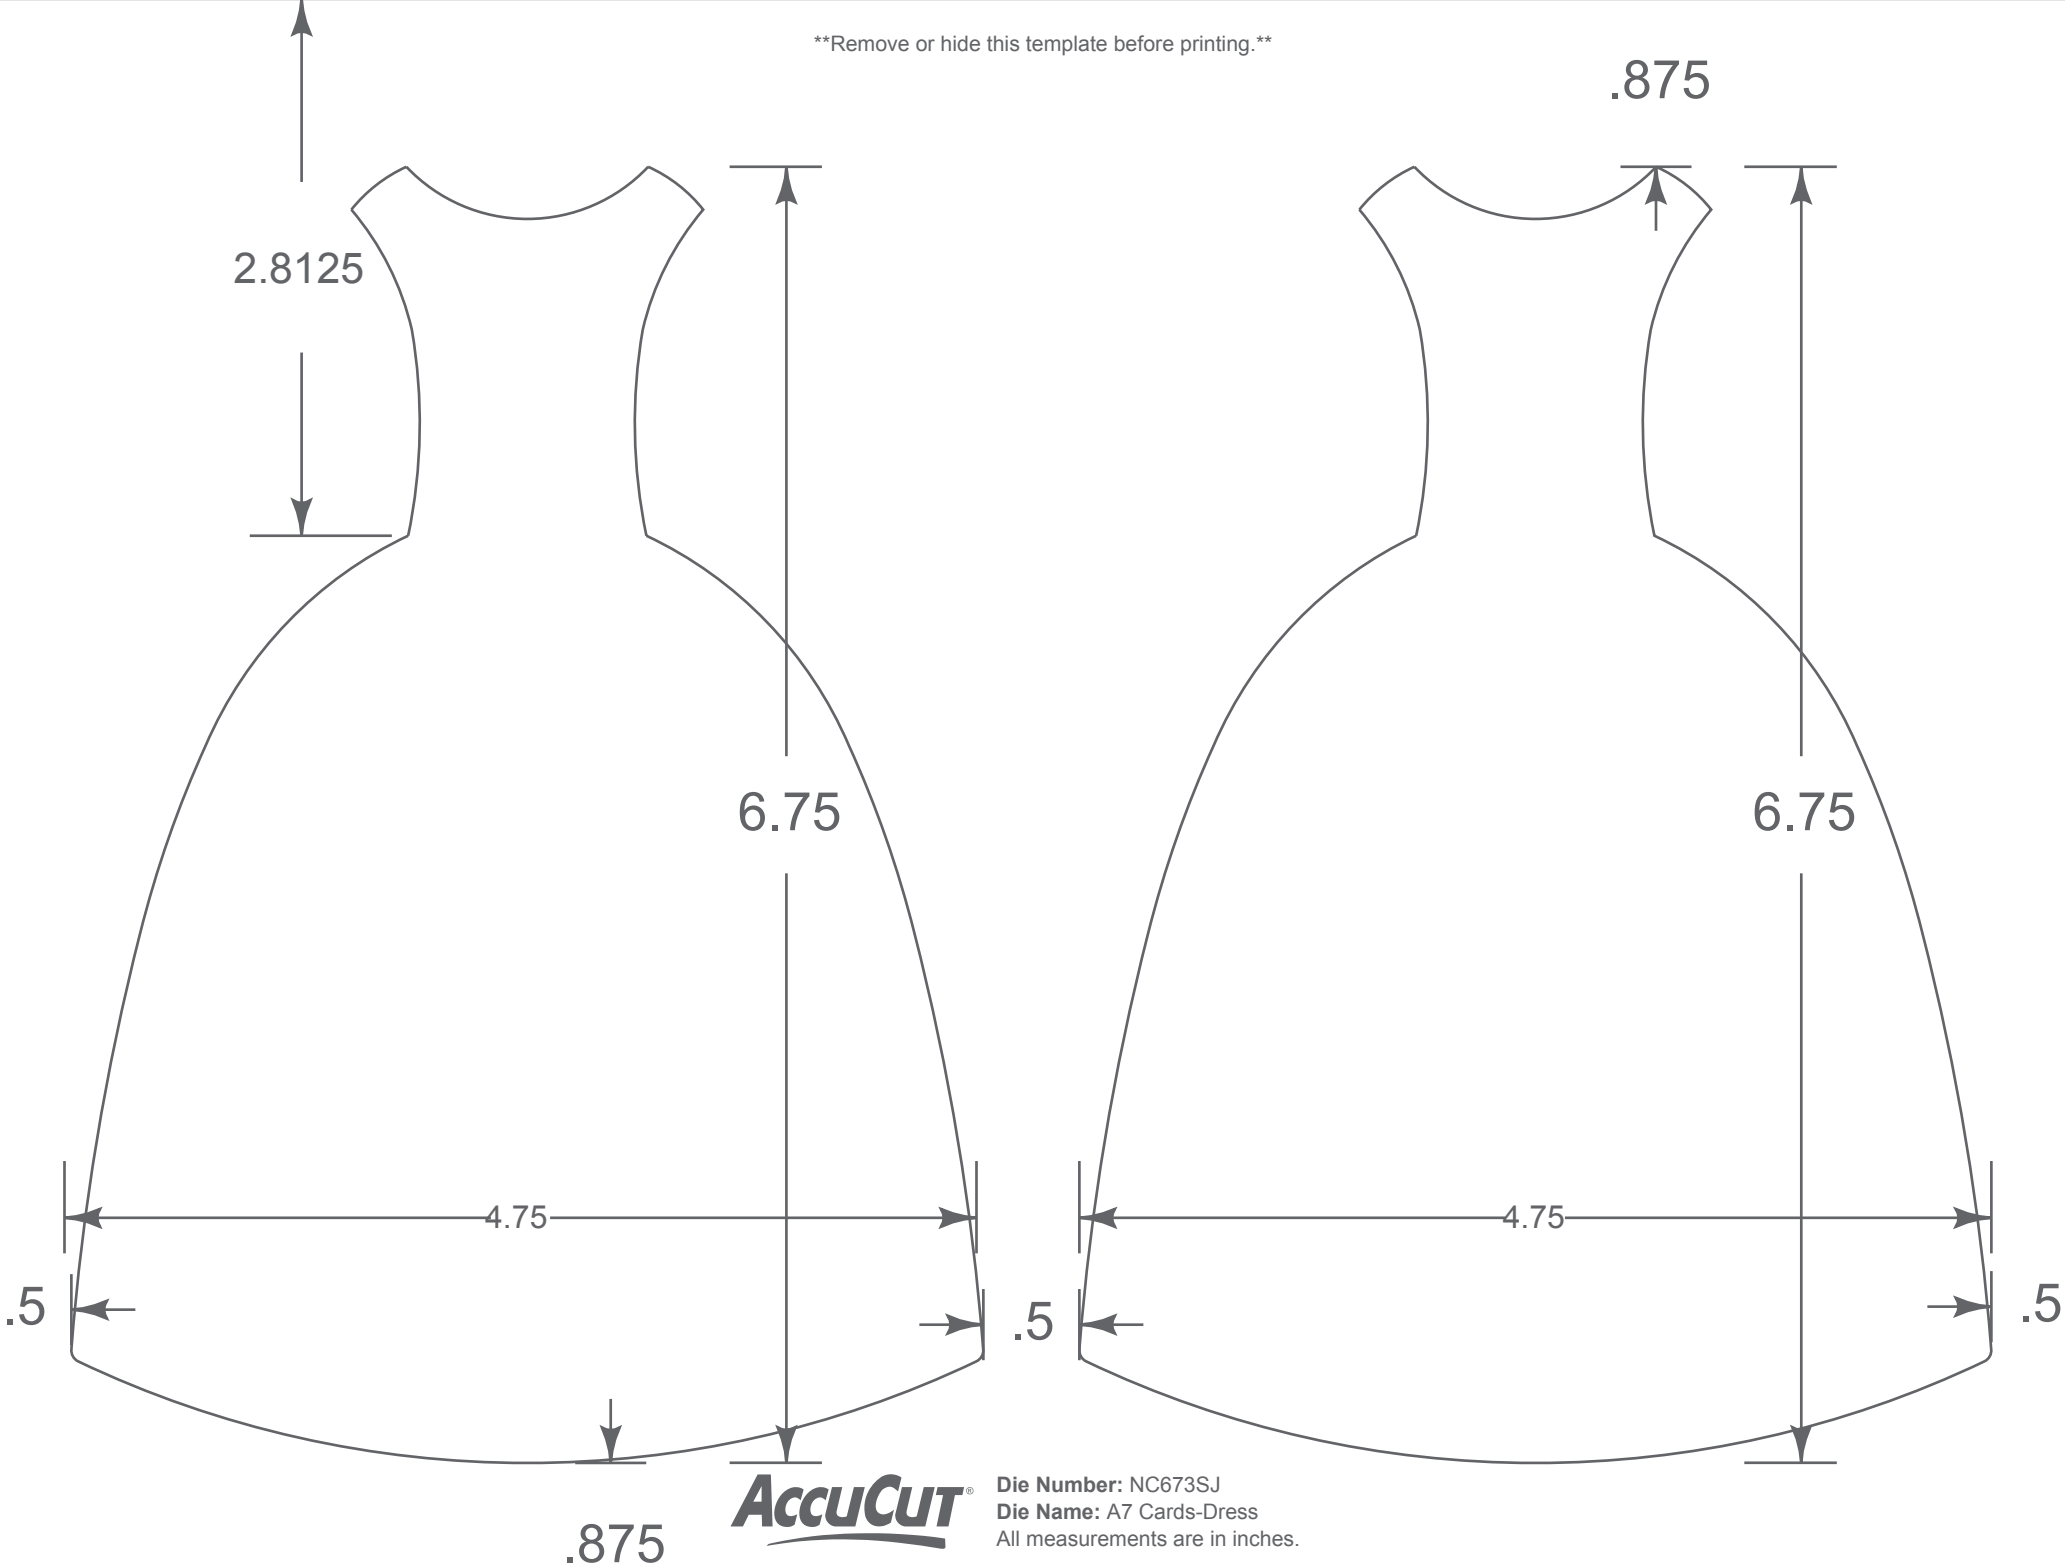

Remove or hide this template before printing.

AccuCut

Die Number: NC673SJ
Die Name: A7 Cards-Dress
All measurements are in inches.

8.5" x 11" REFERENCE ONLY