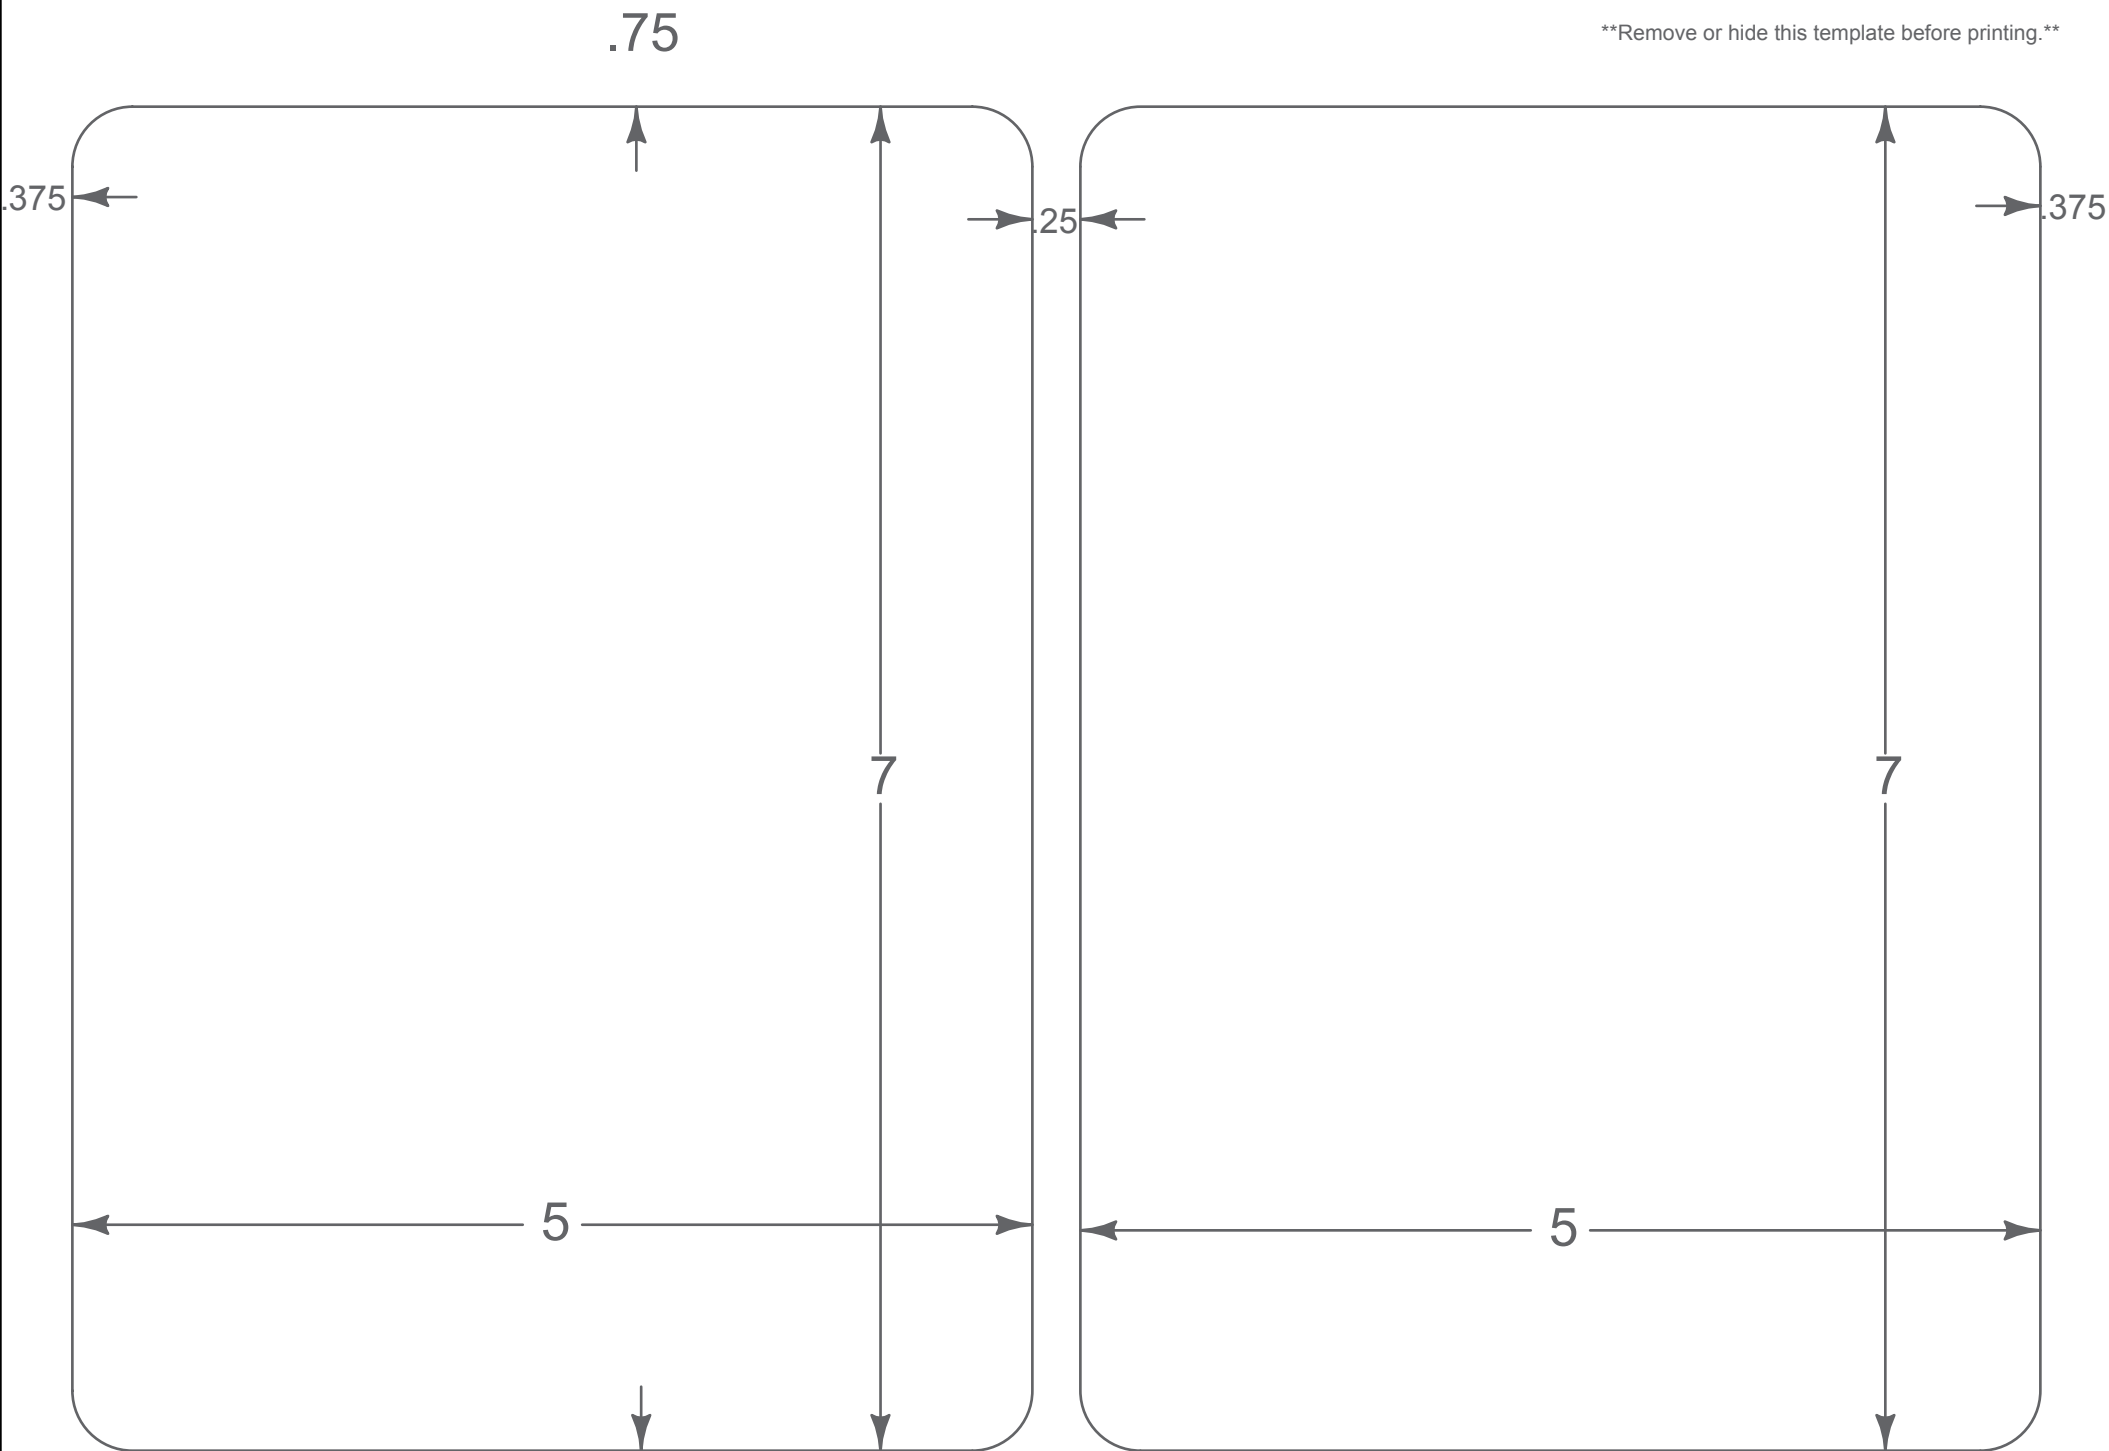

\*\*Remove or hide this template before printing.\*\*

.75

8.5" x 11" REFERENCE ONLY

**AccuCut**

Die Number: NC670SJ  
Die Name: A7 Cards-Rounded  
All measurements are in inches.