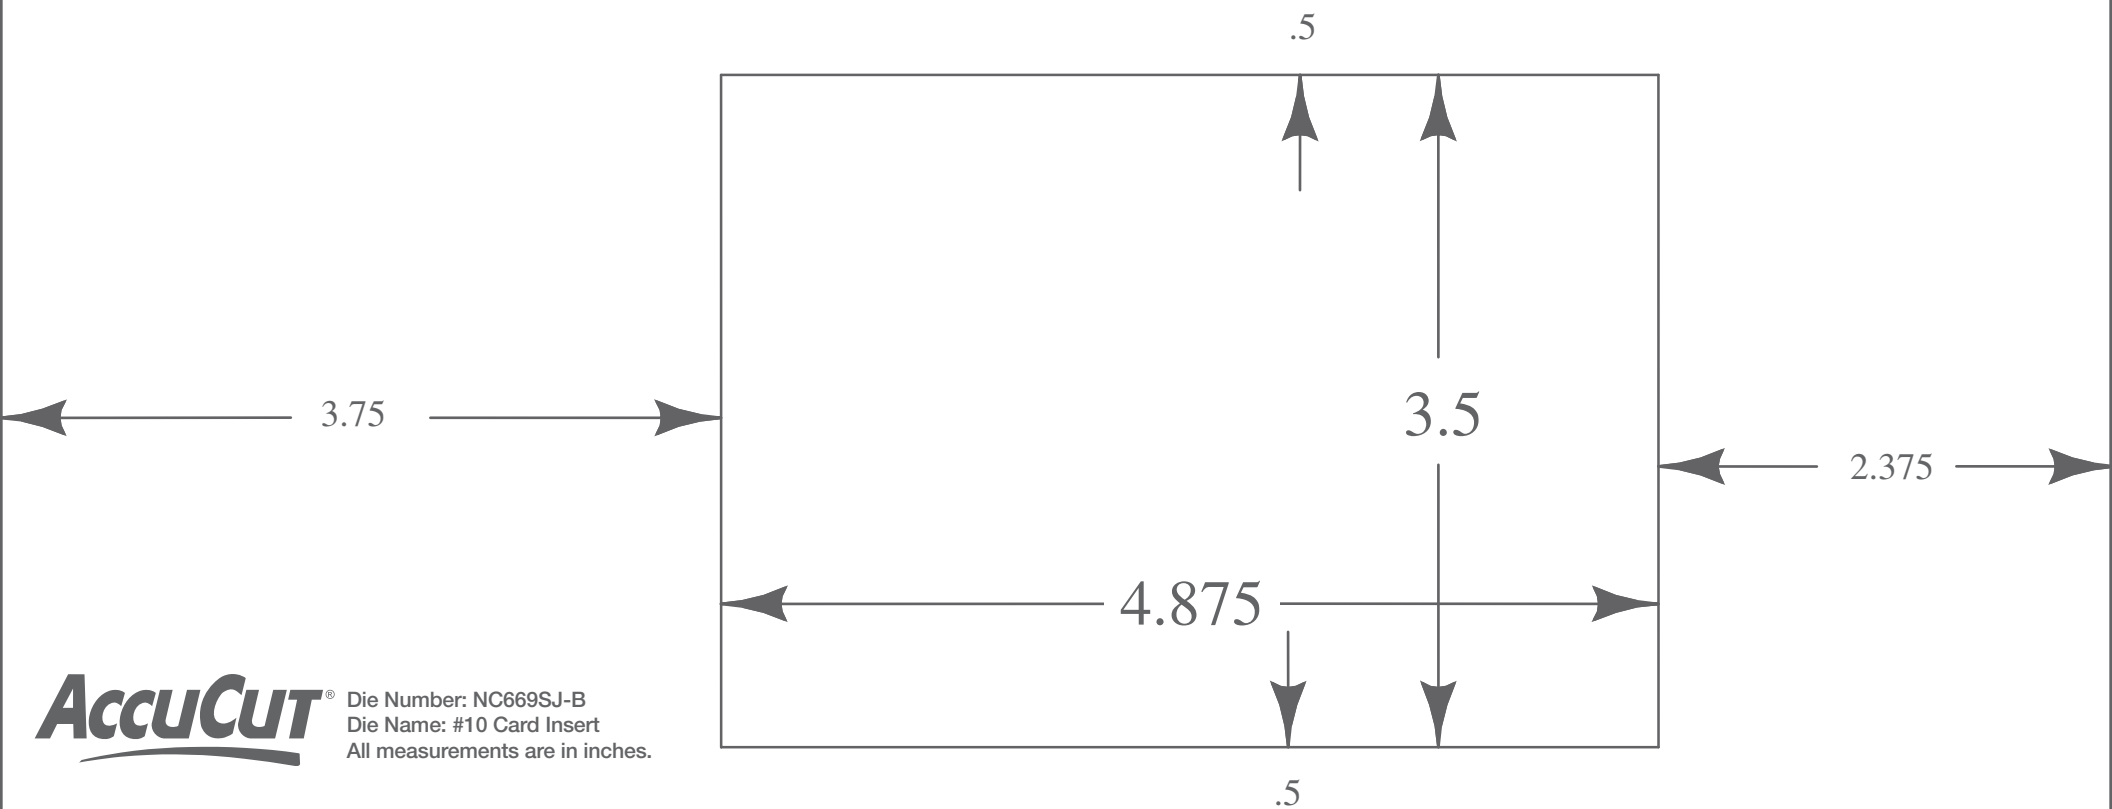

# 8.5" x 11" REFERENCE ONLY

\*\*Remove or hide this template before printing.\*\*

Die Number: NC669SJ-B  
Die Name: #10 Card Insert  
All measurements are in inches.