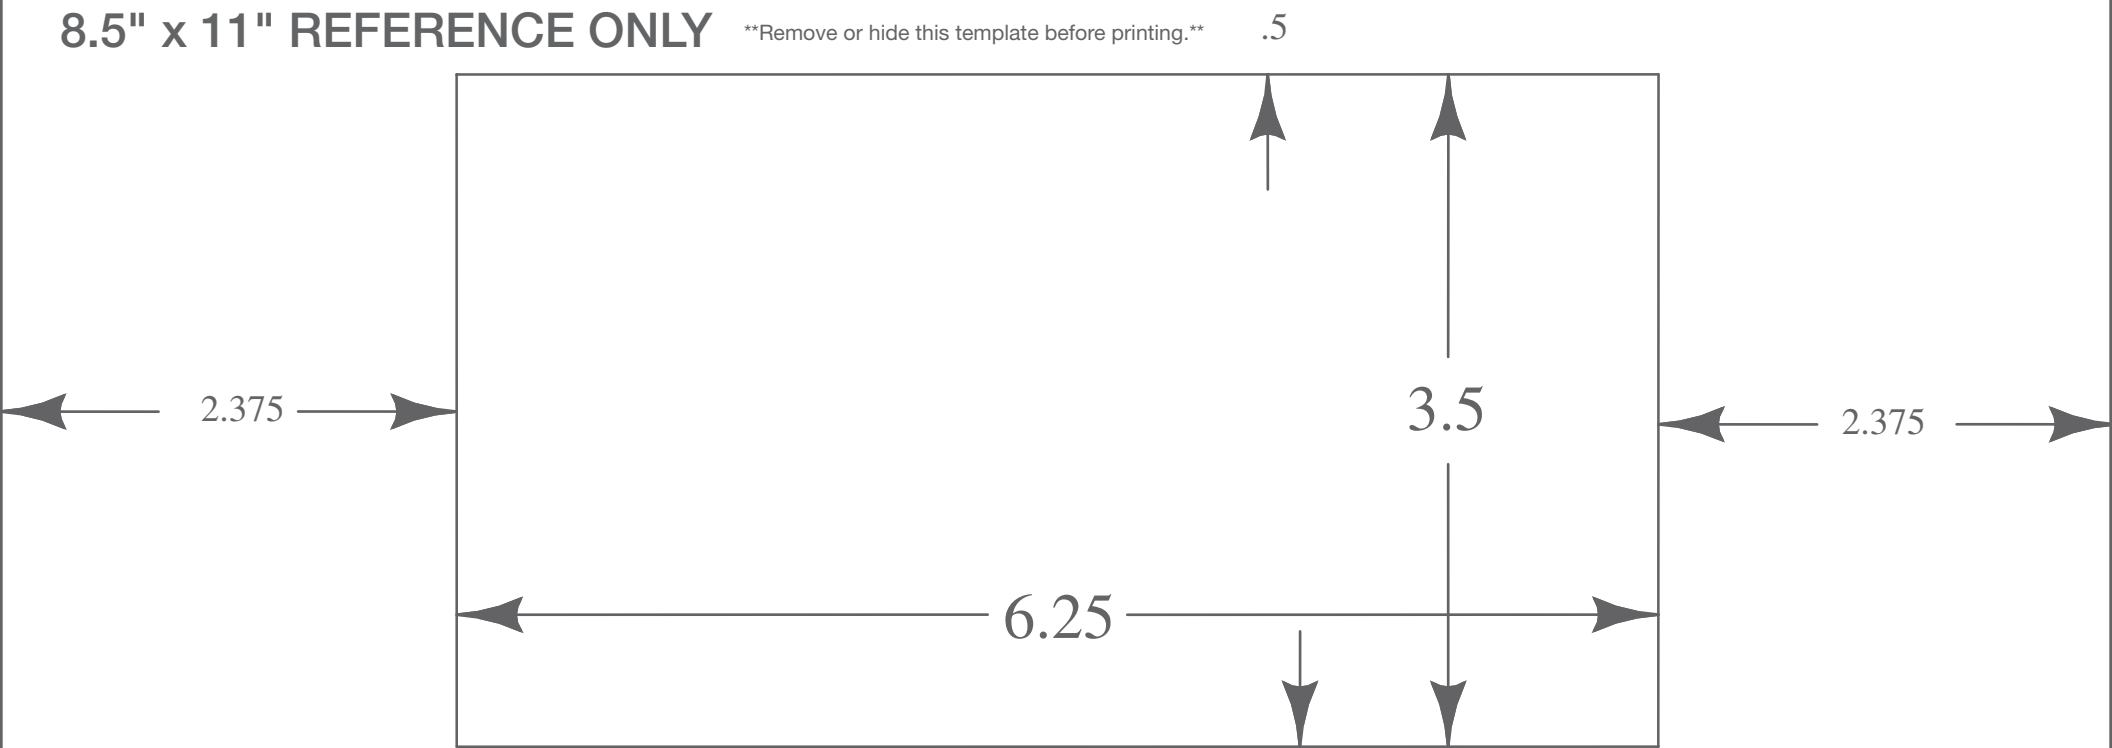

# 8.5" x 11" REFERENCE ONLY

\*\*Remove or hide this template before printing.\*\*

Die Number: NC669SJ-B  
Die Name: #10 Card Insert  
All measurements are in inches.