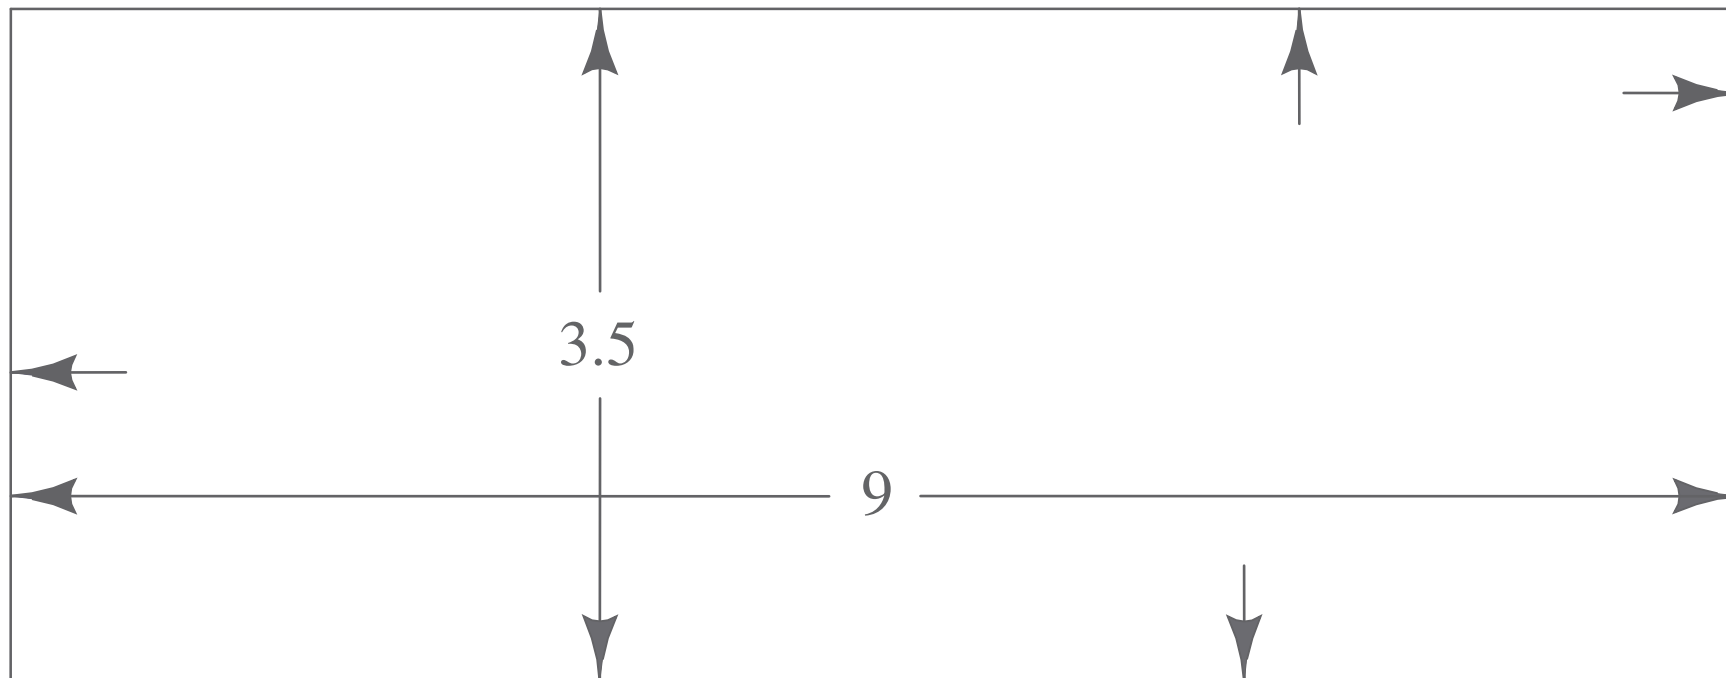

8.5" x 11" REFERENCE ONLY

Remove or hide this template before printing.

AccuCut[®]

Die Number: NC669SJ-A
Die Name: #10 Card Insert
All measurements are in inches.