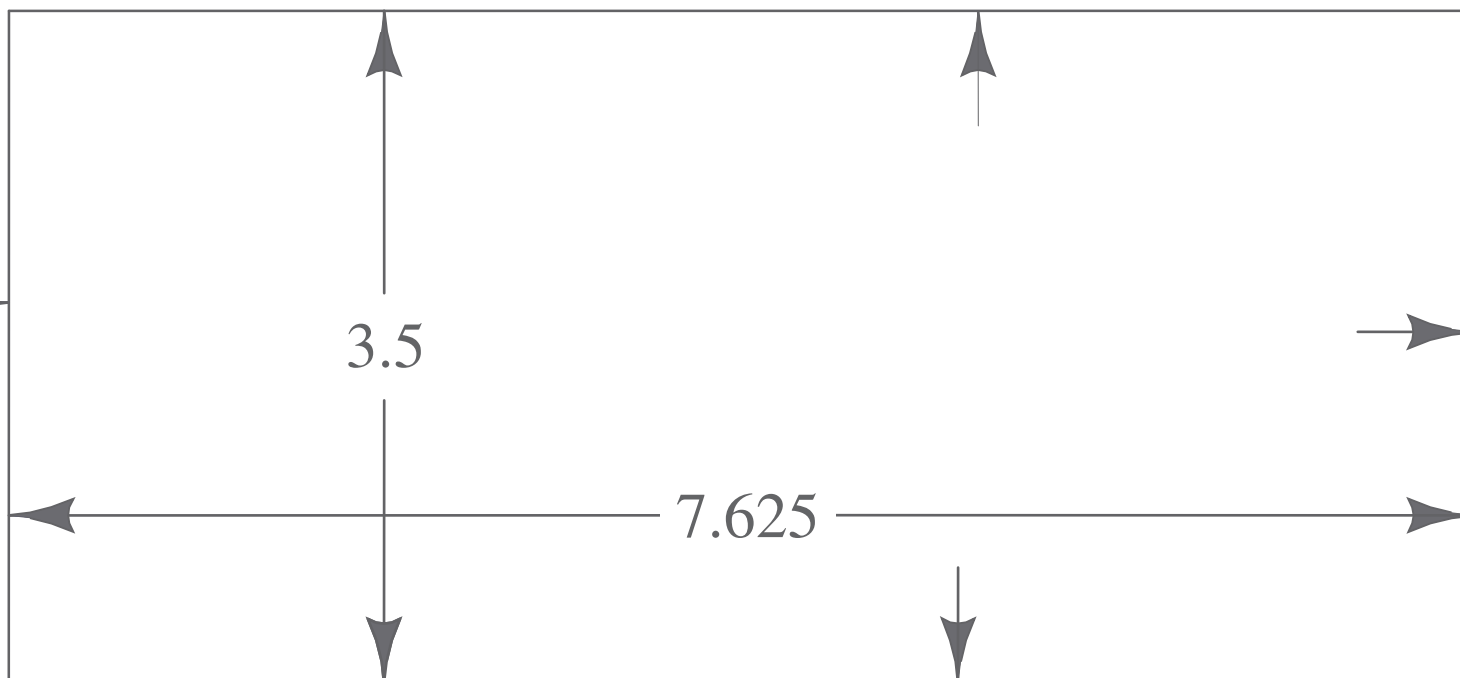

8.5" x 11" REFERENCE ONLY

Remove or hide this template before printing.

AccuCut[®]

Die Number: NC669SJ-A
Die Name: #10 Card Insert
All measurements are in inches.