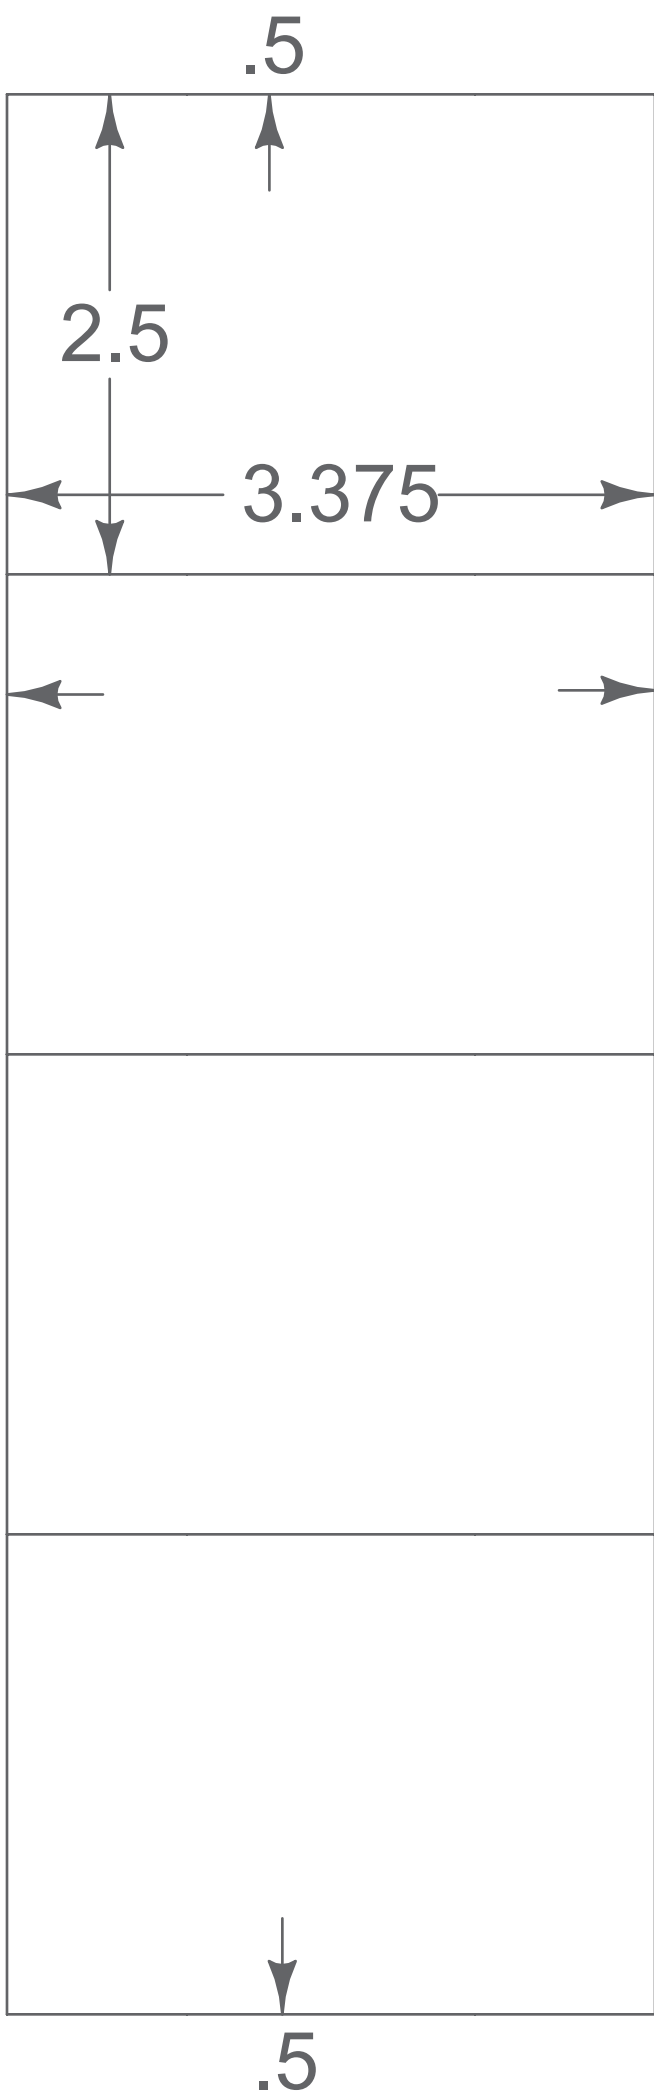

8.5" x 11" REFERENCE ONLY

AccuCut

Die Number: NC659SJ
Die Name: Escort Cards
All measurements are in inches.