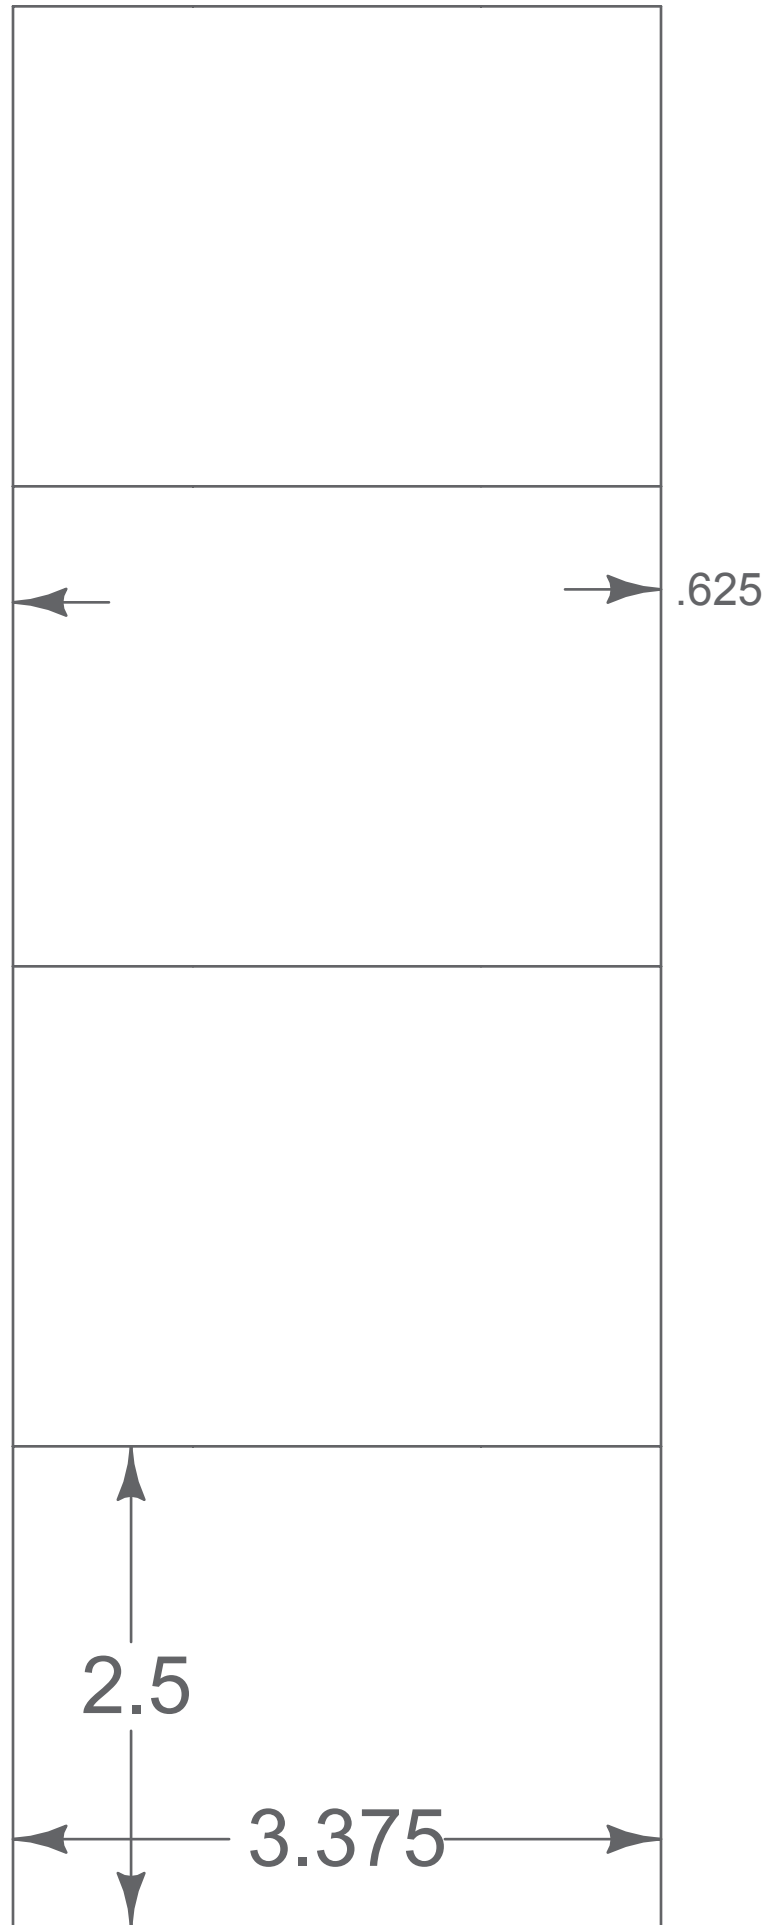

8.5" x 11" REFERENCE ONLY

AccuCut

Die Number: NC659SJ
Die Name: Escort Cards
All measurements are in inches.