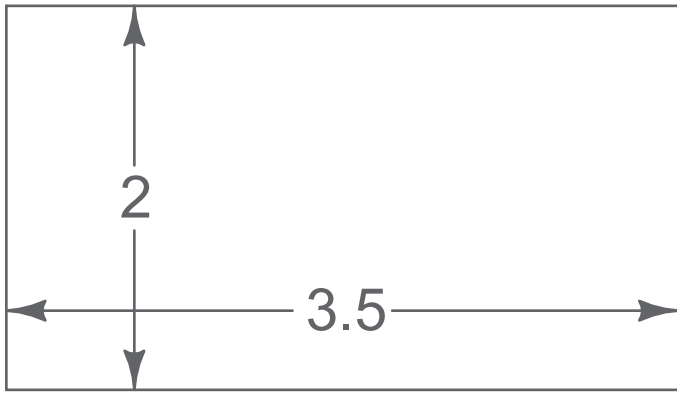

.75

.5

.5

.5

.75

8.5" x 11" REFERENCE ONLY

Die Number: NC658SJ  
 Die Name: Seals- 3 1/2" x 2" (Business Cards)  
 All measurements are in inches.

\*\*Remove or hide this template before printing.\*\*