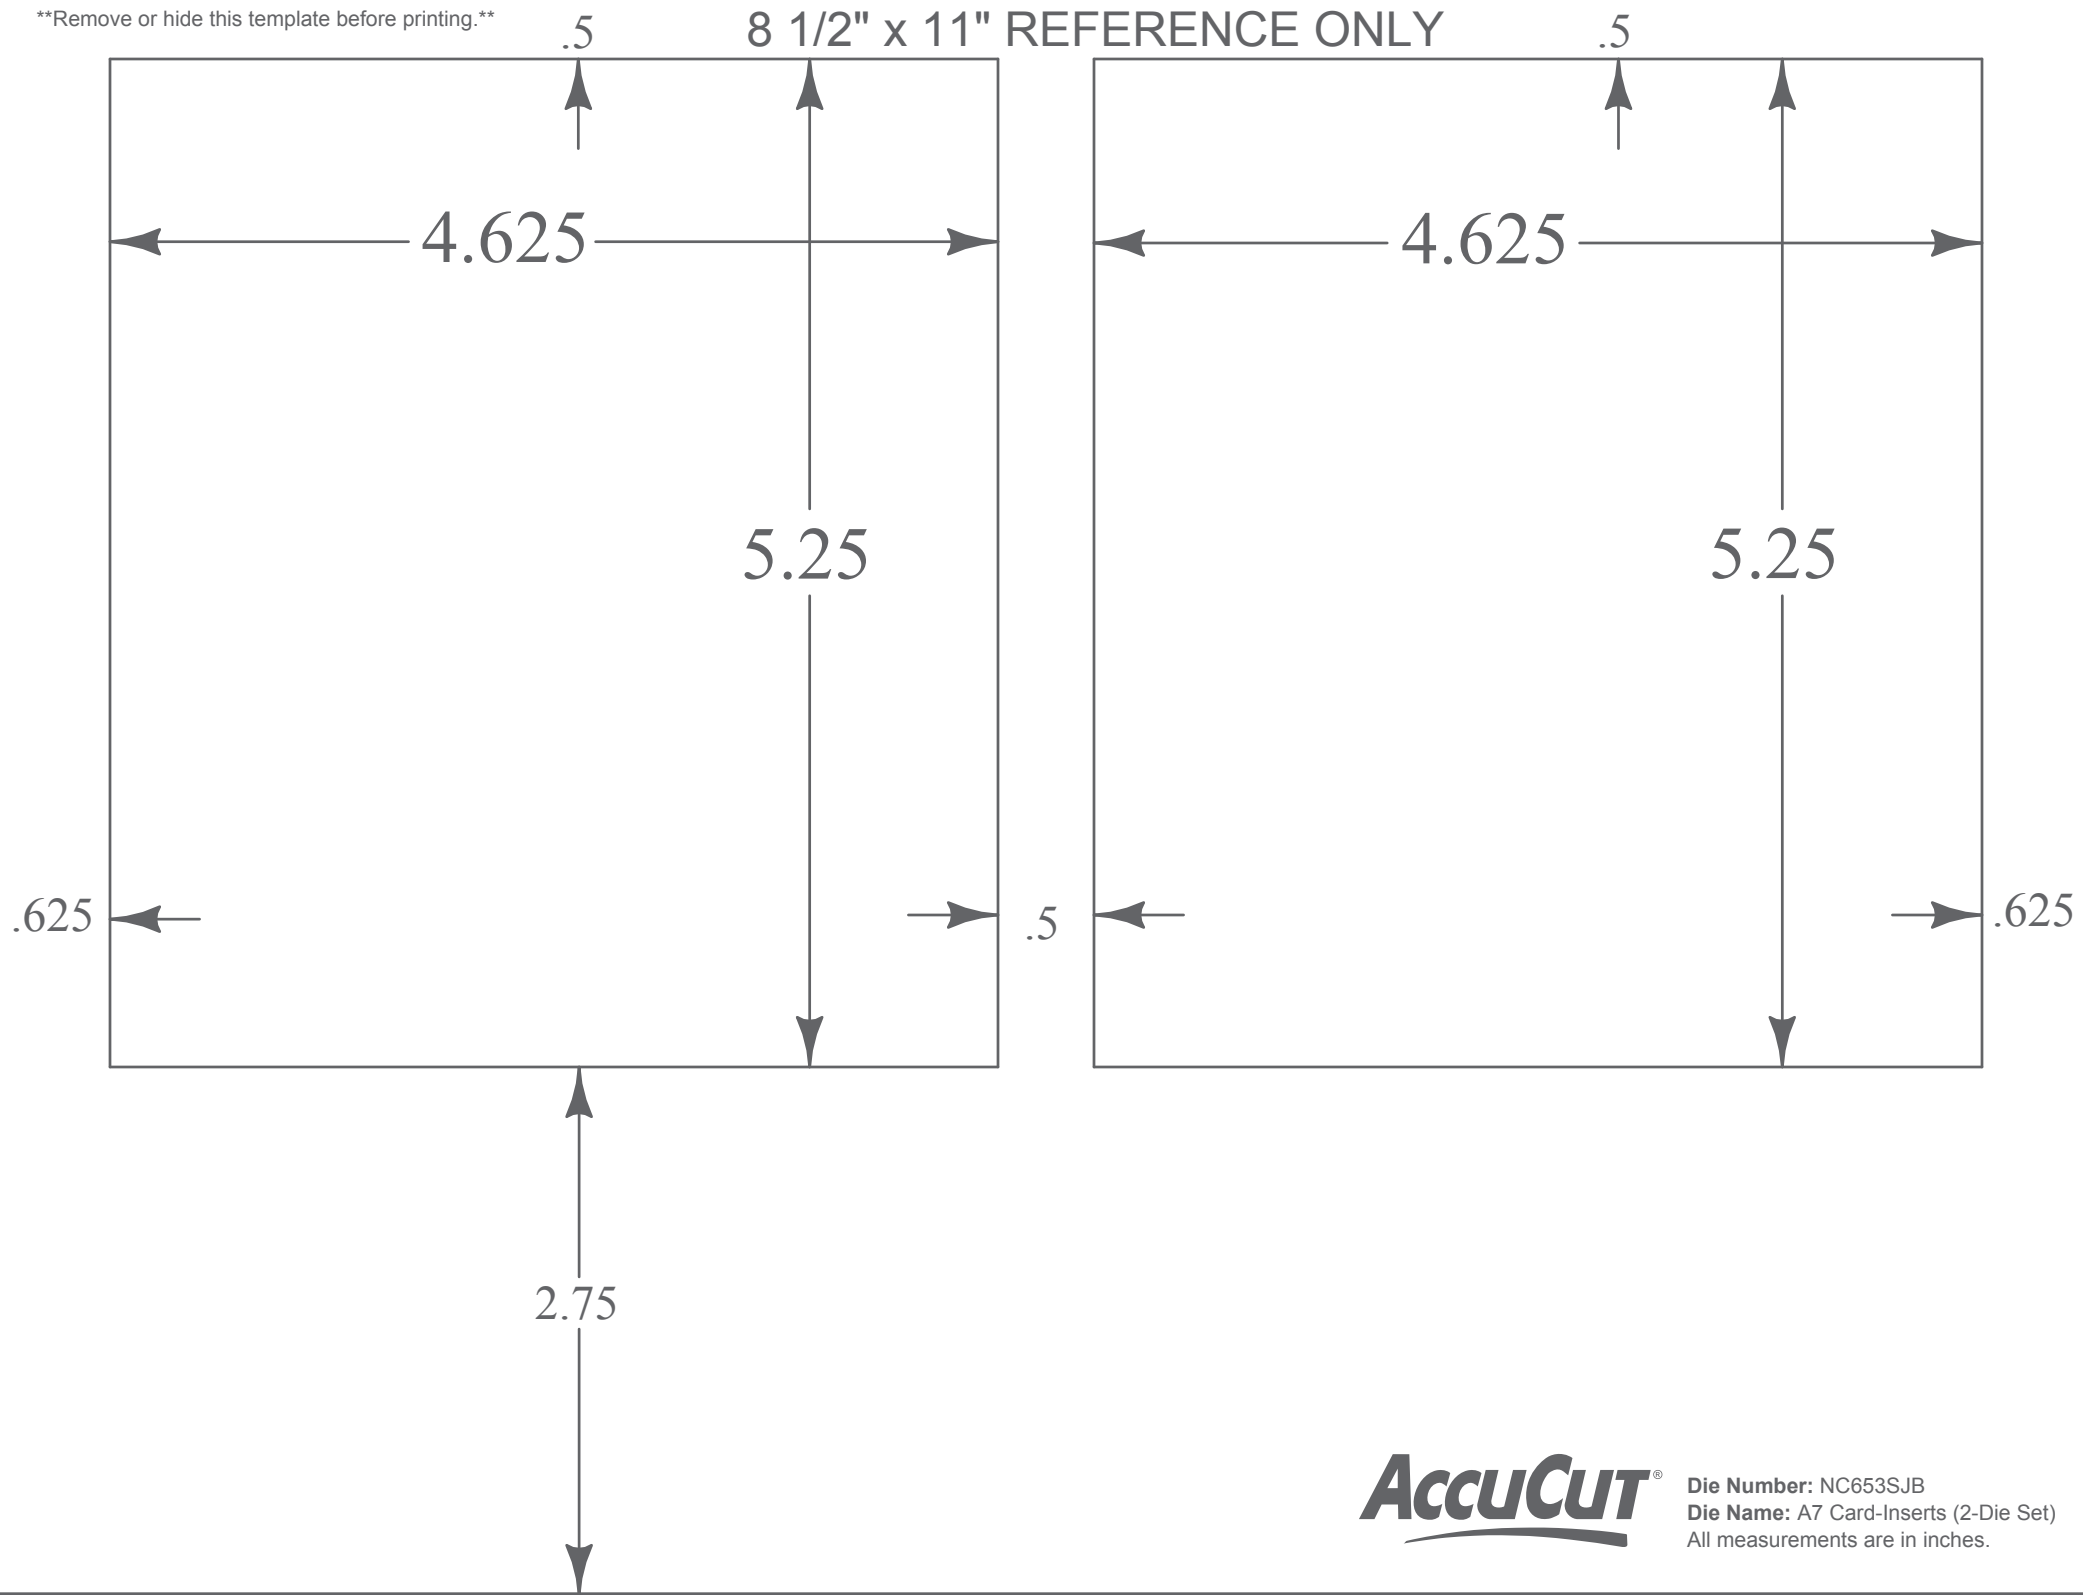

\*\*Remove or hide this template before printing.\*\*

8 1/2" x 11" REFERENCE ONLY

**AccuCut**<sup>®</sup>

Die Number: NC653SJB  
Die Name: A7 Card-Inserts (2-Die Set)  
All measurements are in inches.