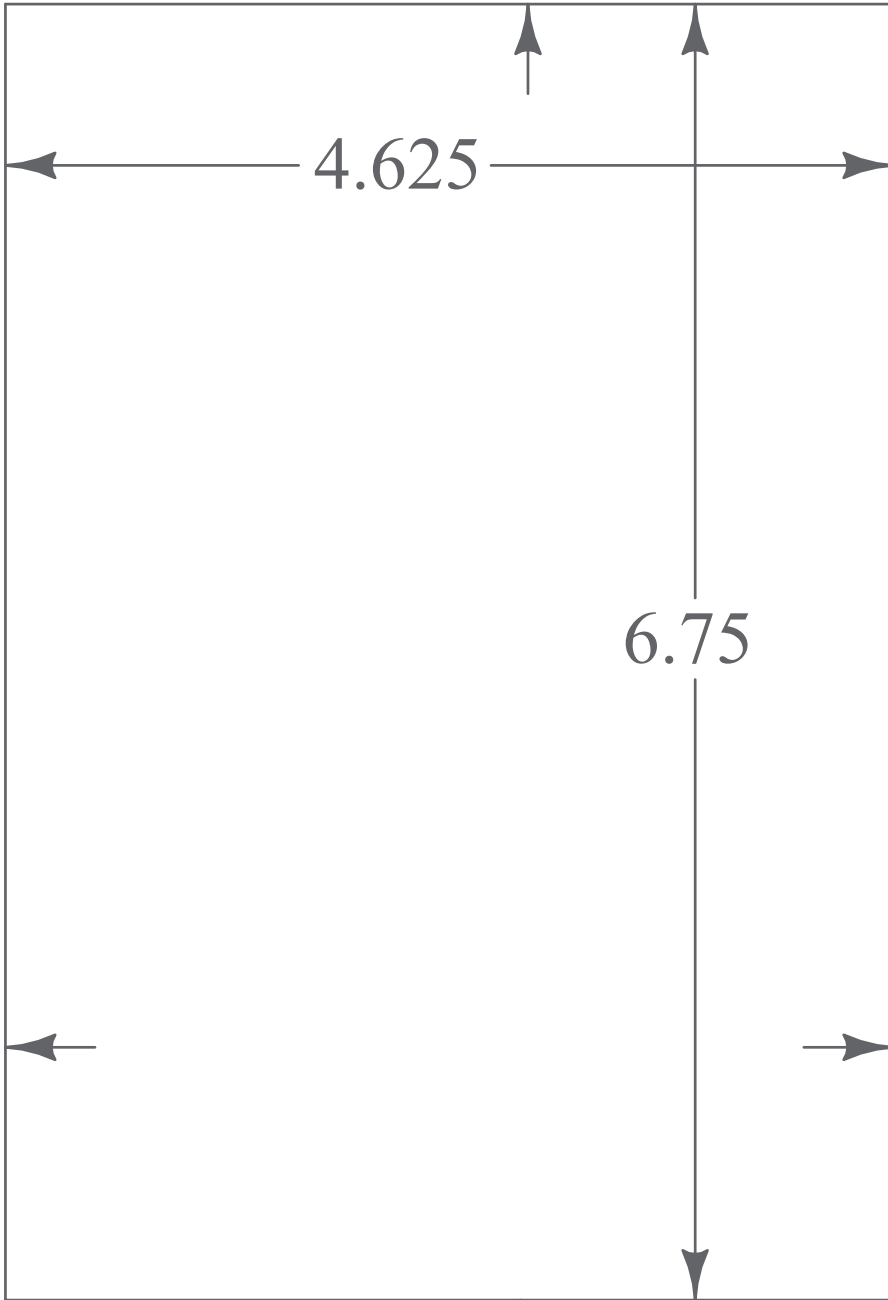

Remove or hide this template before printing.

.5

8 1/2" x 11" REFERENCE ONLY

.5

2

AccuCut

Die Number: NC653SJA
Die Name: A7 Card-Inserts (2-Die Set)
All measurements are in inches.