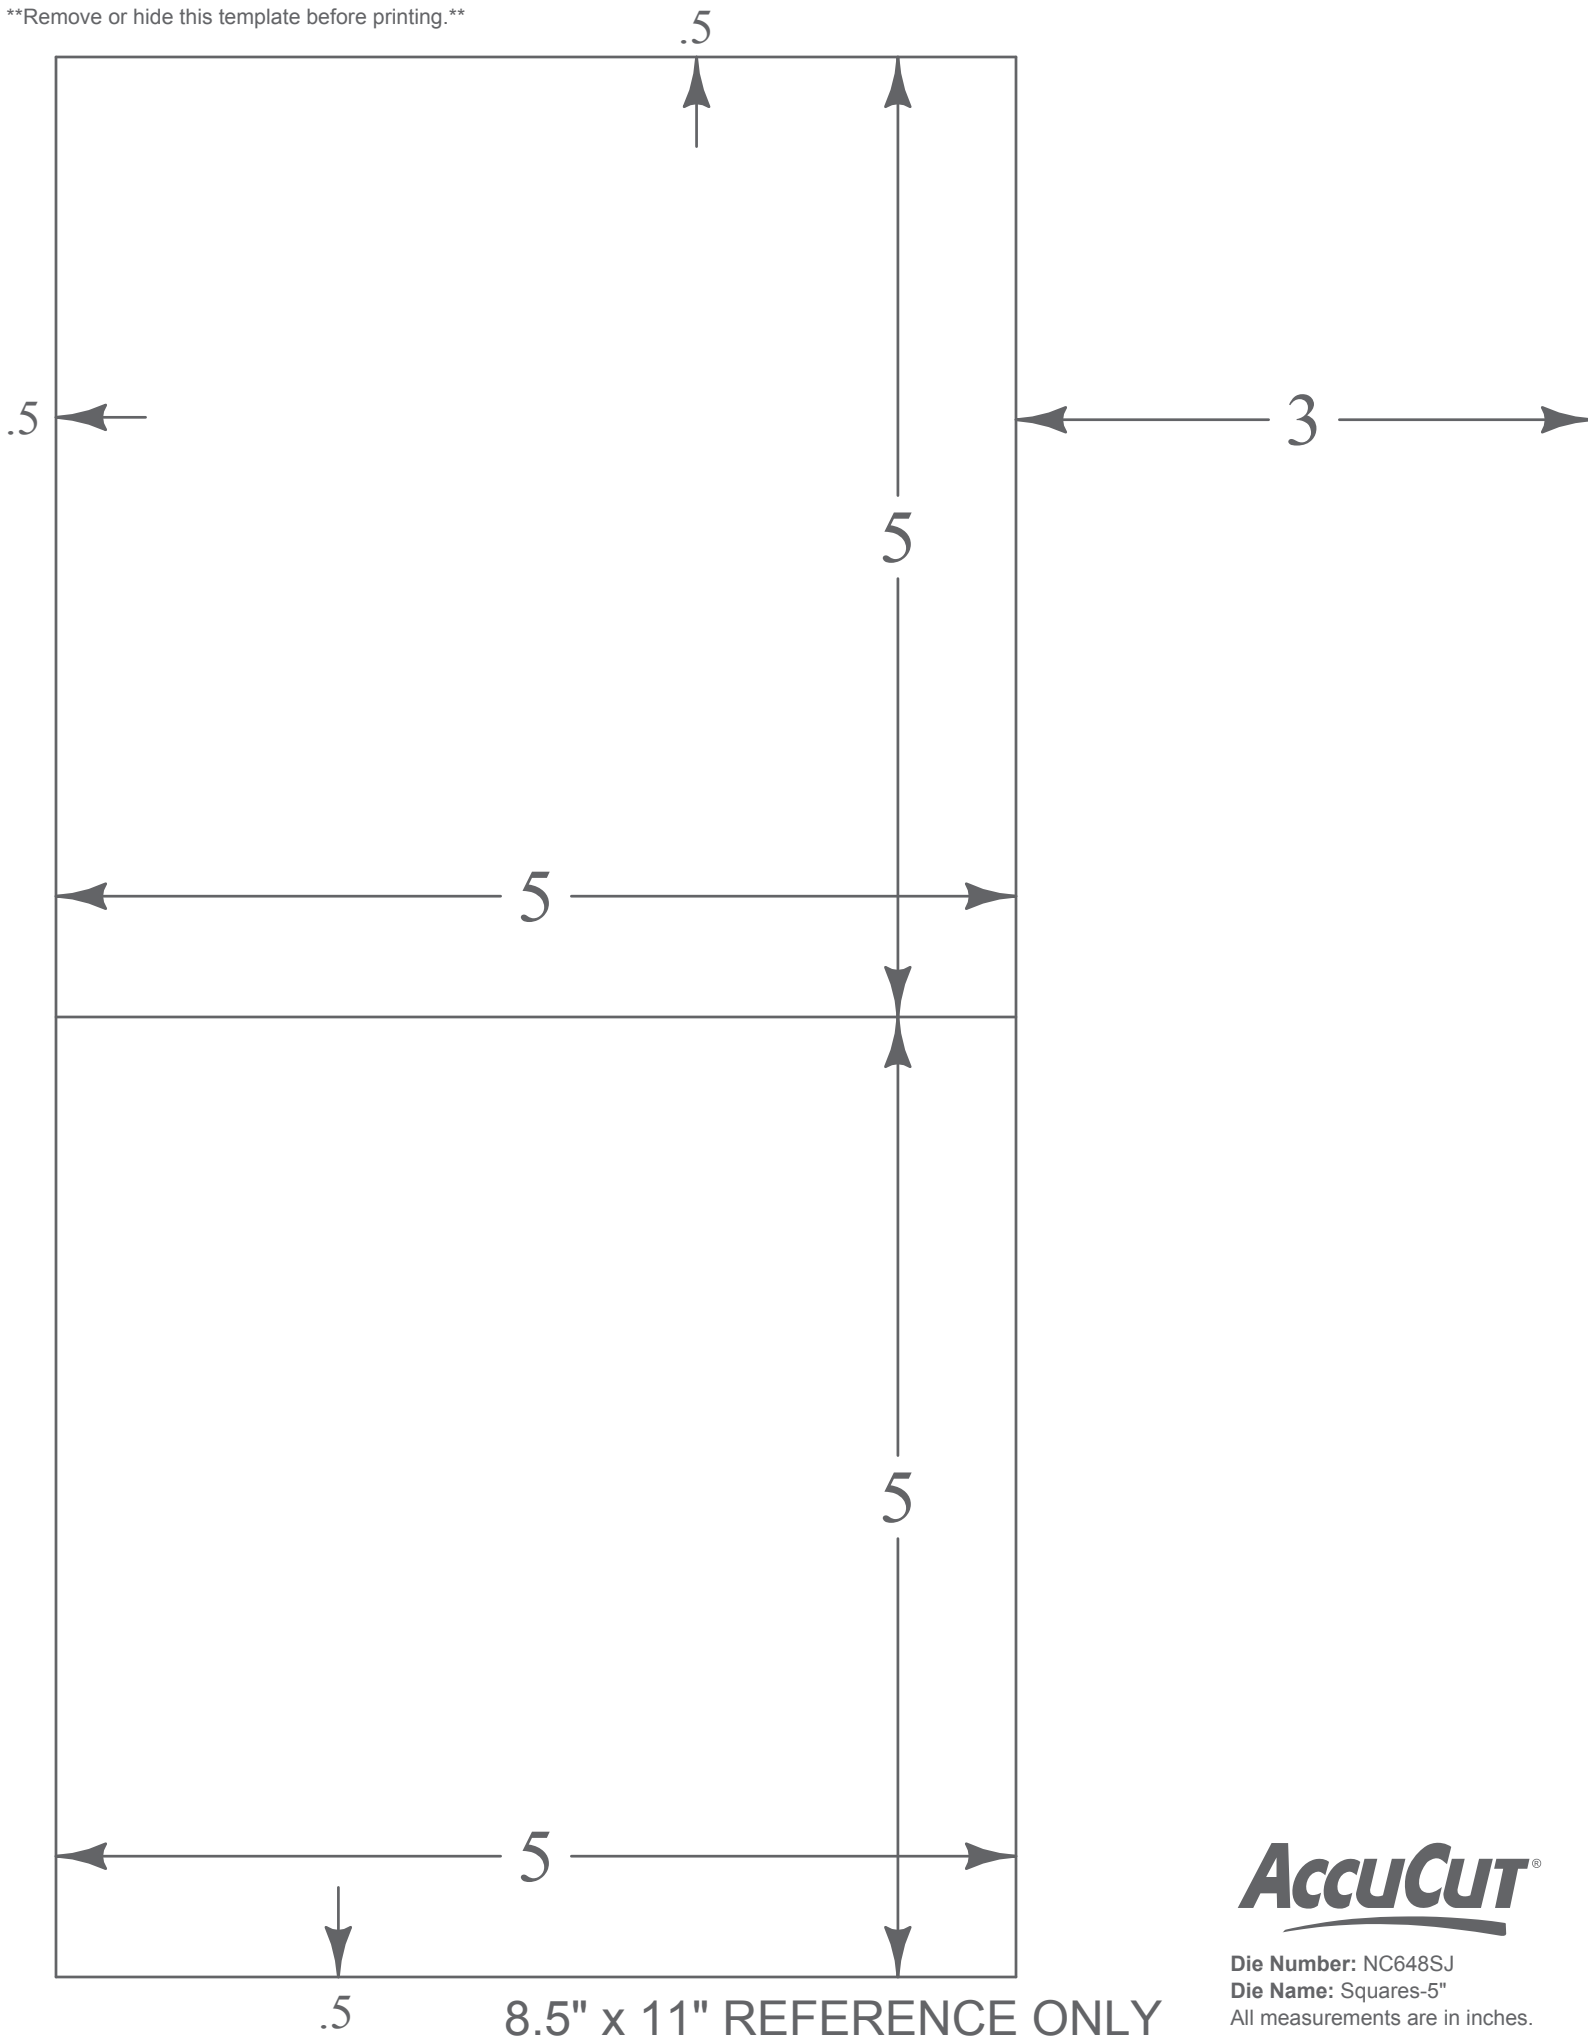

\*\*Remove or hide this template before printing.\*\*

**AccuCut**<sup>®</sup>

Die Number: NC648SJ  
Die Name: Squares-5"  
All measurements are in inches.