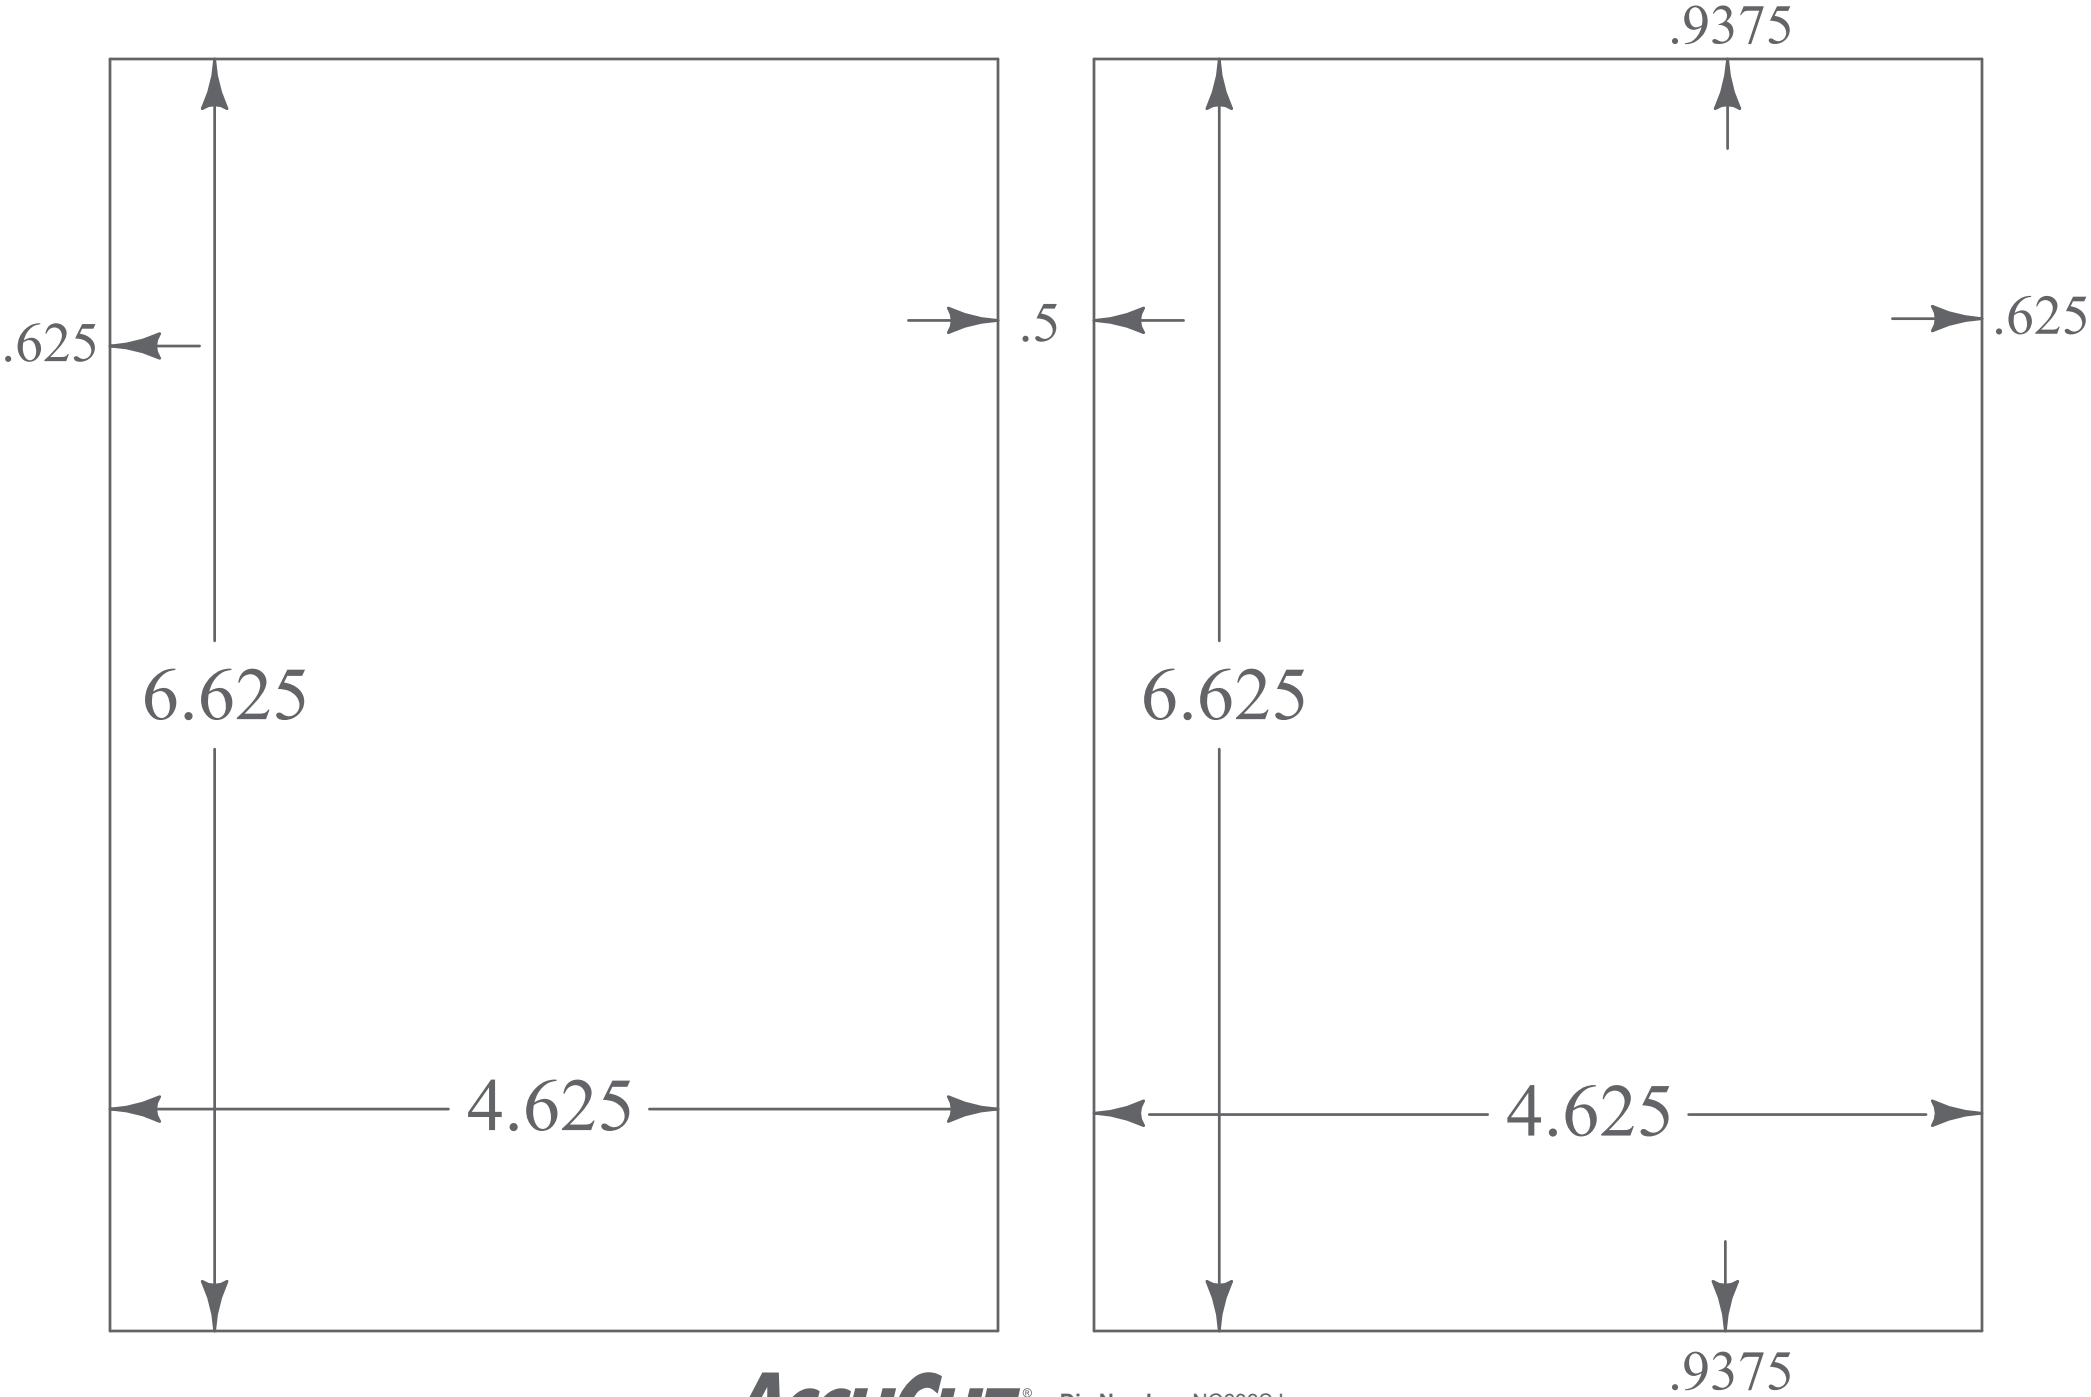

8.5" x 11" REFERENCE ONLY

Die Number: NC633SJ
Die Name: A7 Card Mats #2
All measurements are in inches.

Remove or hide this template before printing.