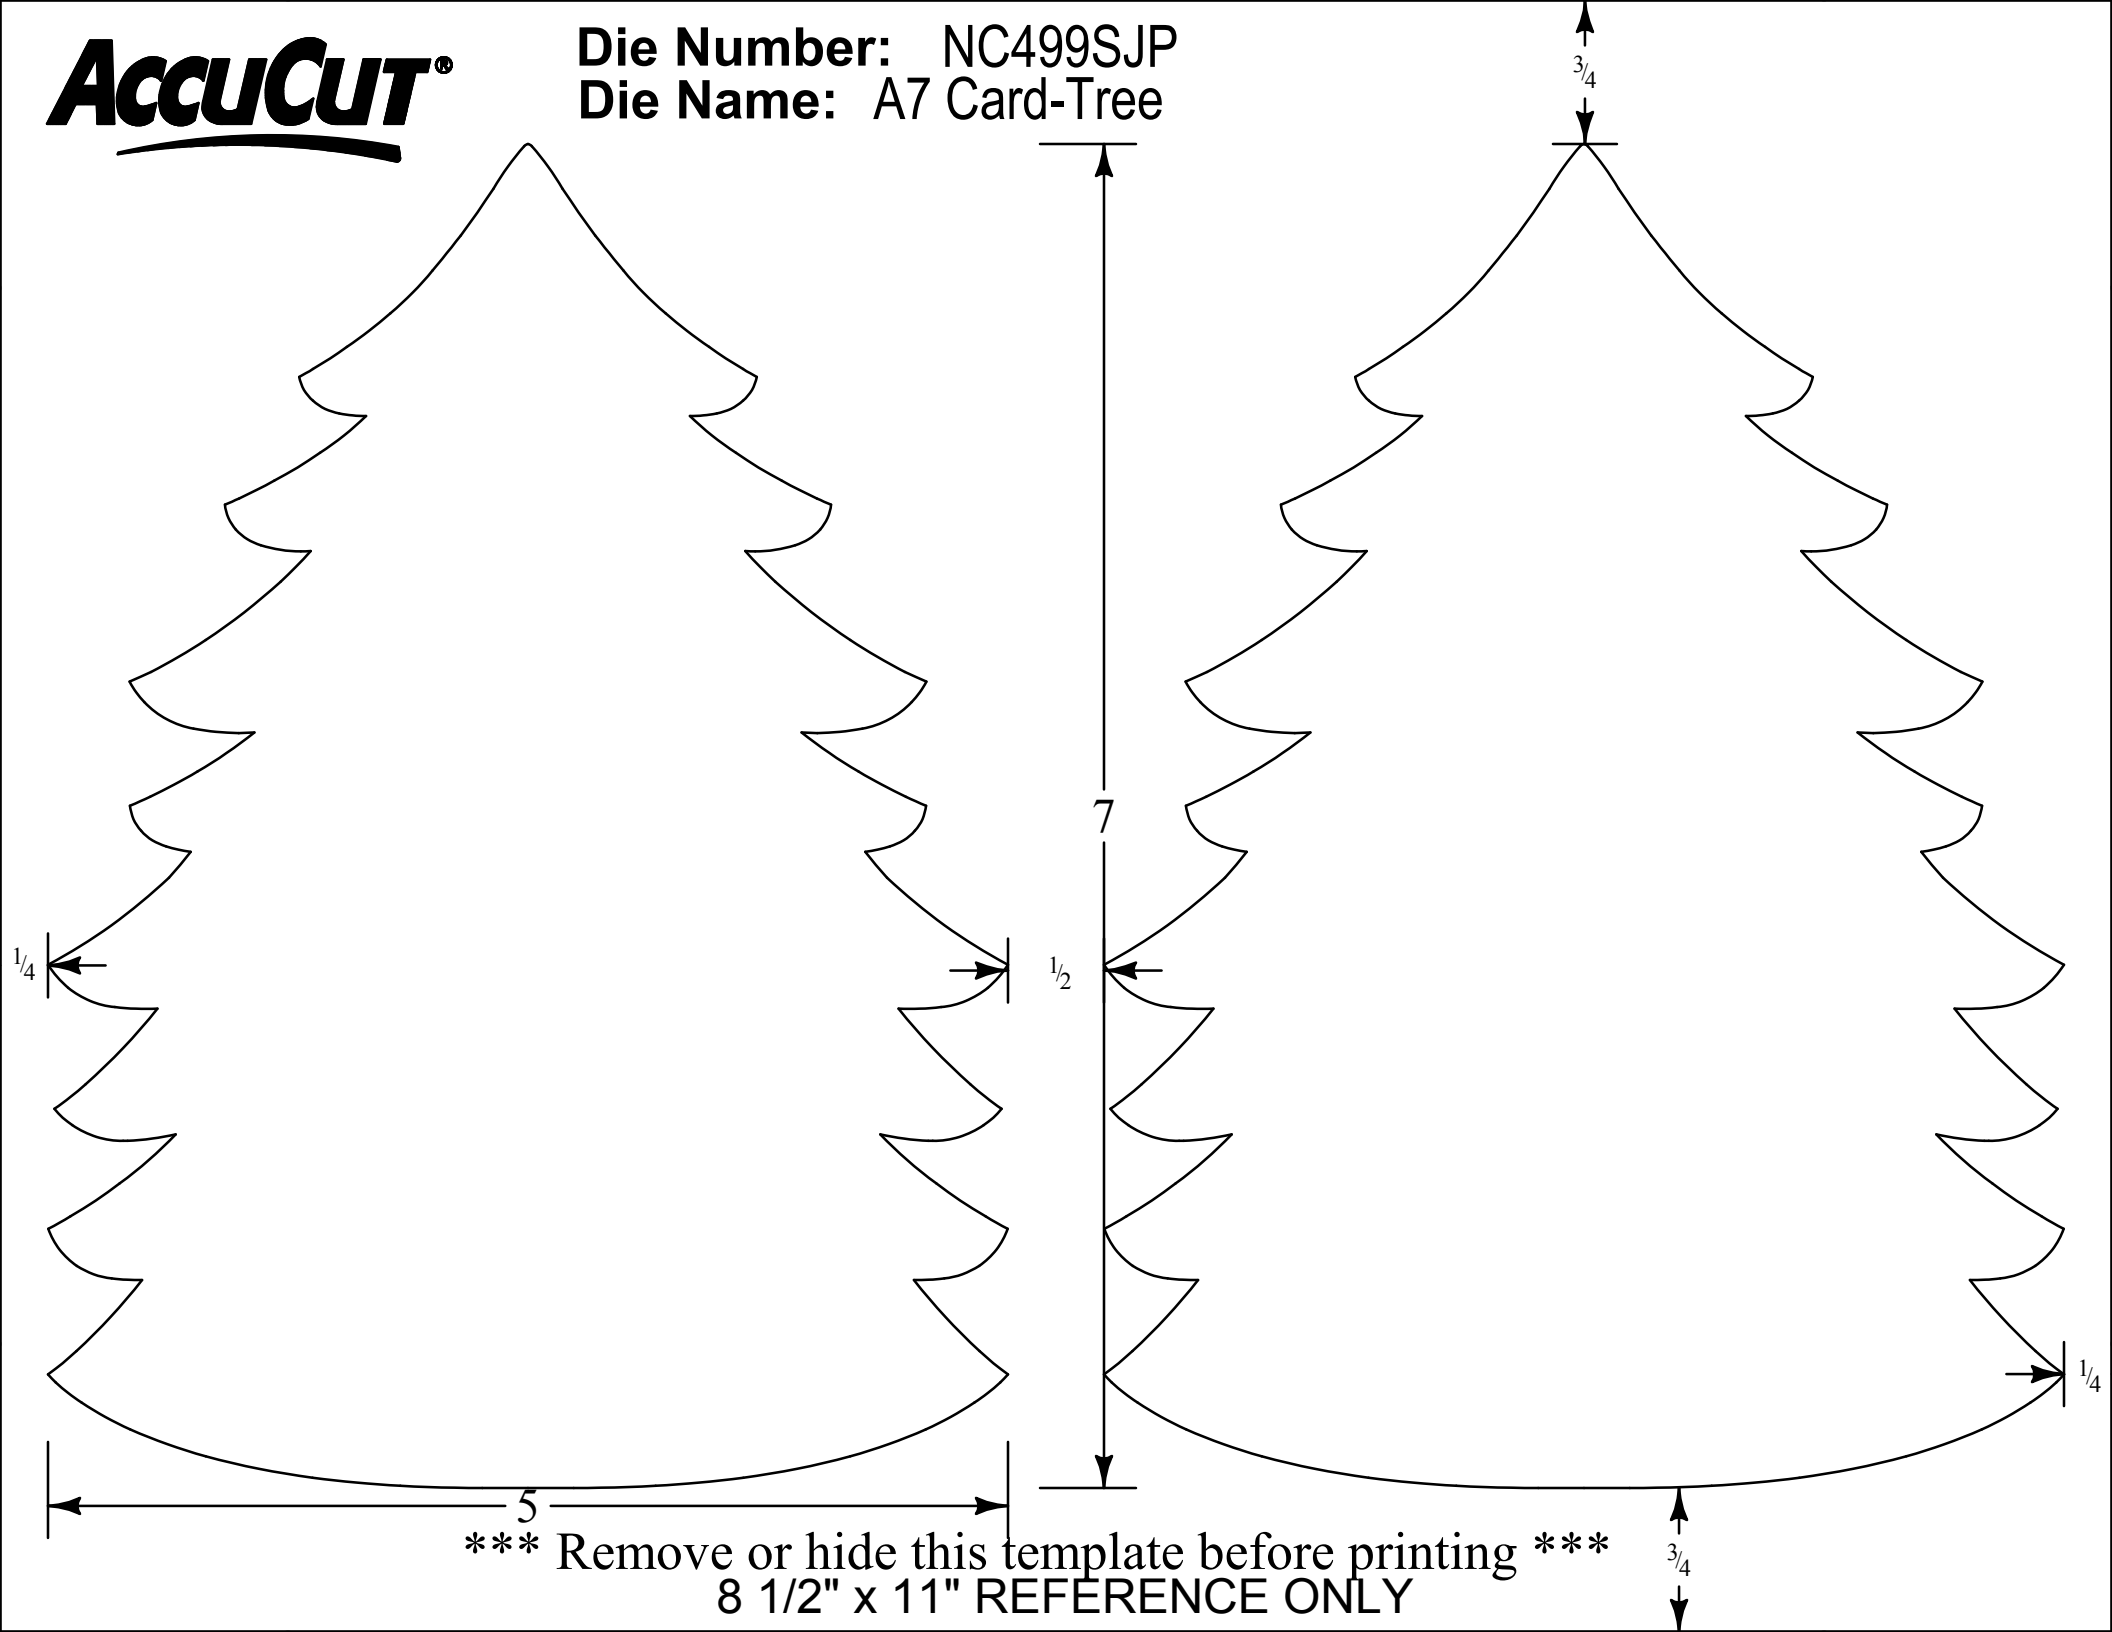

AccuCut[®]

Die Number: NC499SJP
Die Name: A7 Card-Tree

*** Remove or hide this template before printing ***
8 1/2" x 11" REFERENCE ONLY