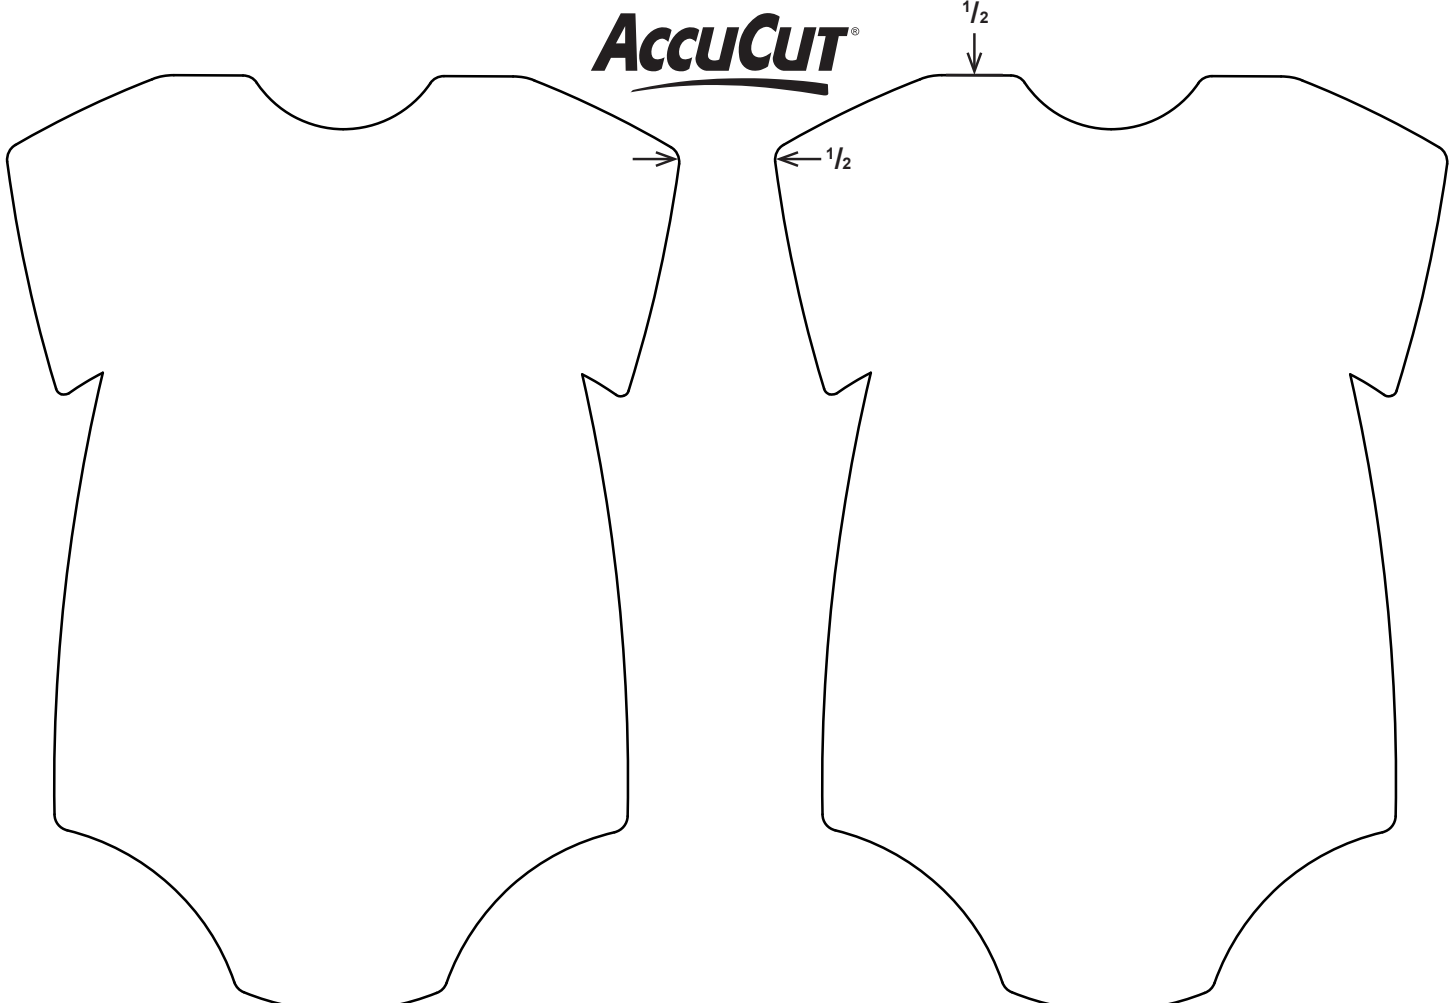

AccuCut[®]

3 1/2

4 7/8

8.5" x 11" REFERENCE ONLY

Remove or hide this template before printing.

Die Number: NC176SJ
Die Name: 4 Bar Cards-Onesie
All measurements are in inches.

1/2