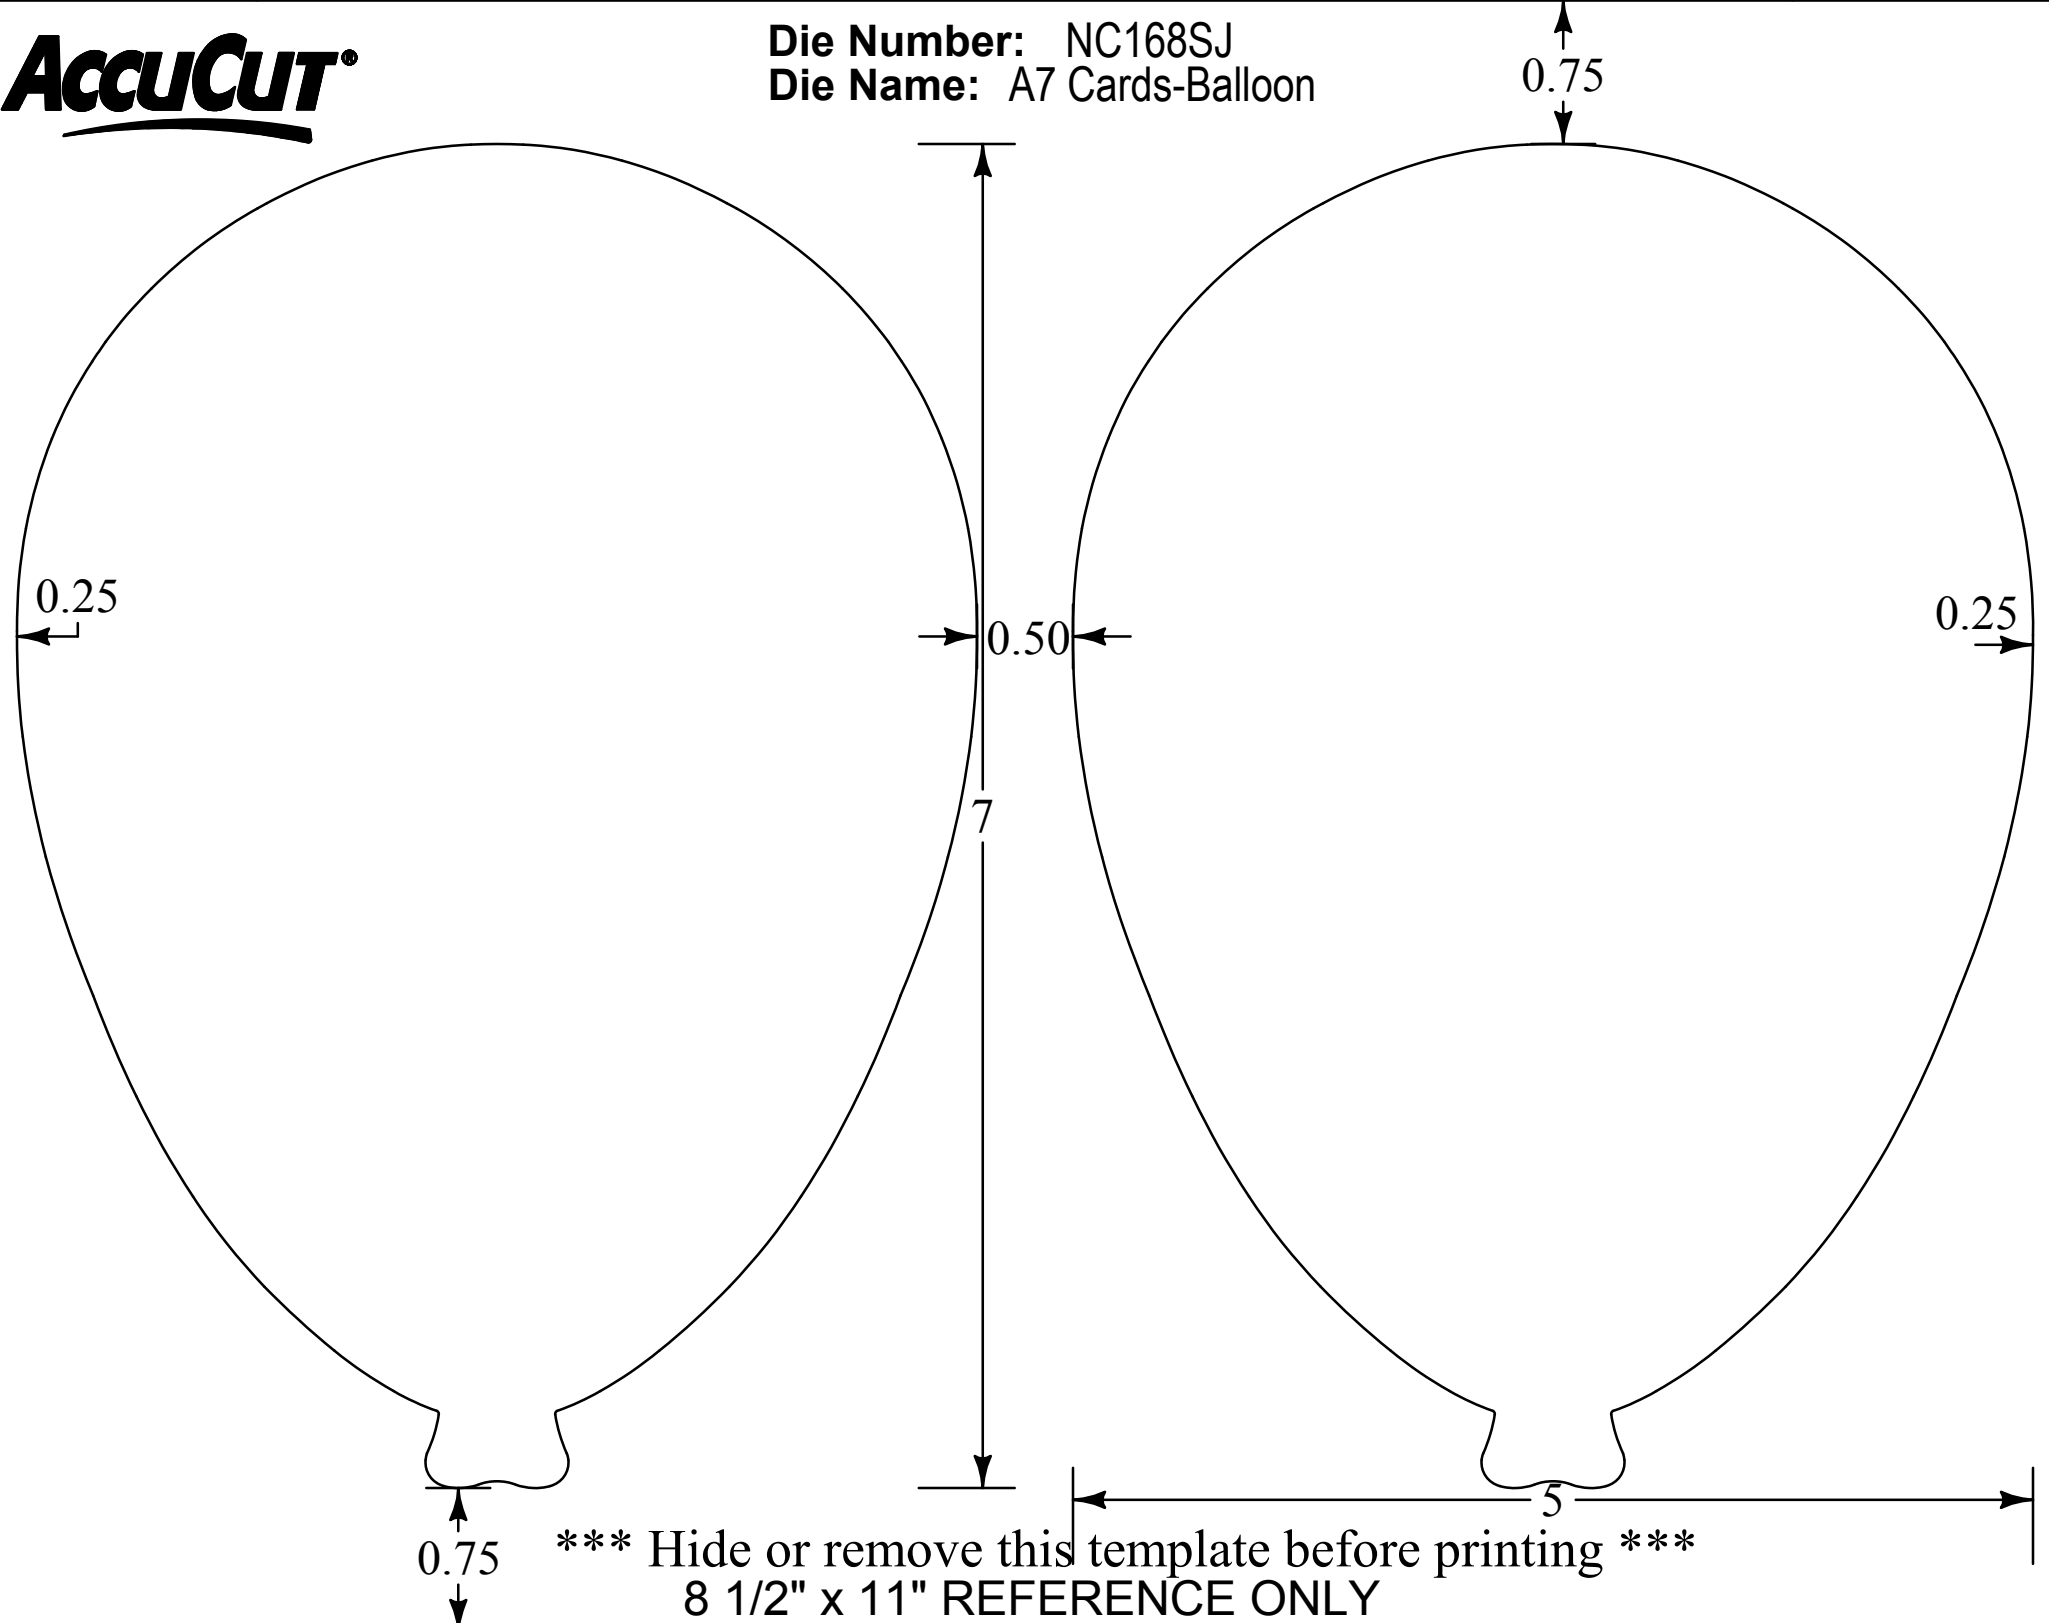

**AccuCut**<sup>®</sup>

**Die Number:** NC168SJ  
**Die Name:** A7 Cards-Balloon

\*\*\* Hide or remove this template before printing \*\*\*  
8 1/2" x 11" REFERENCE ONLY