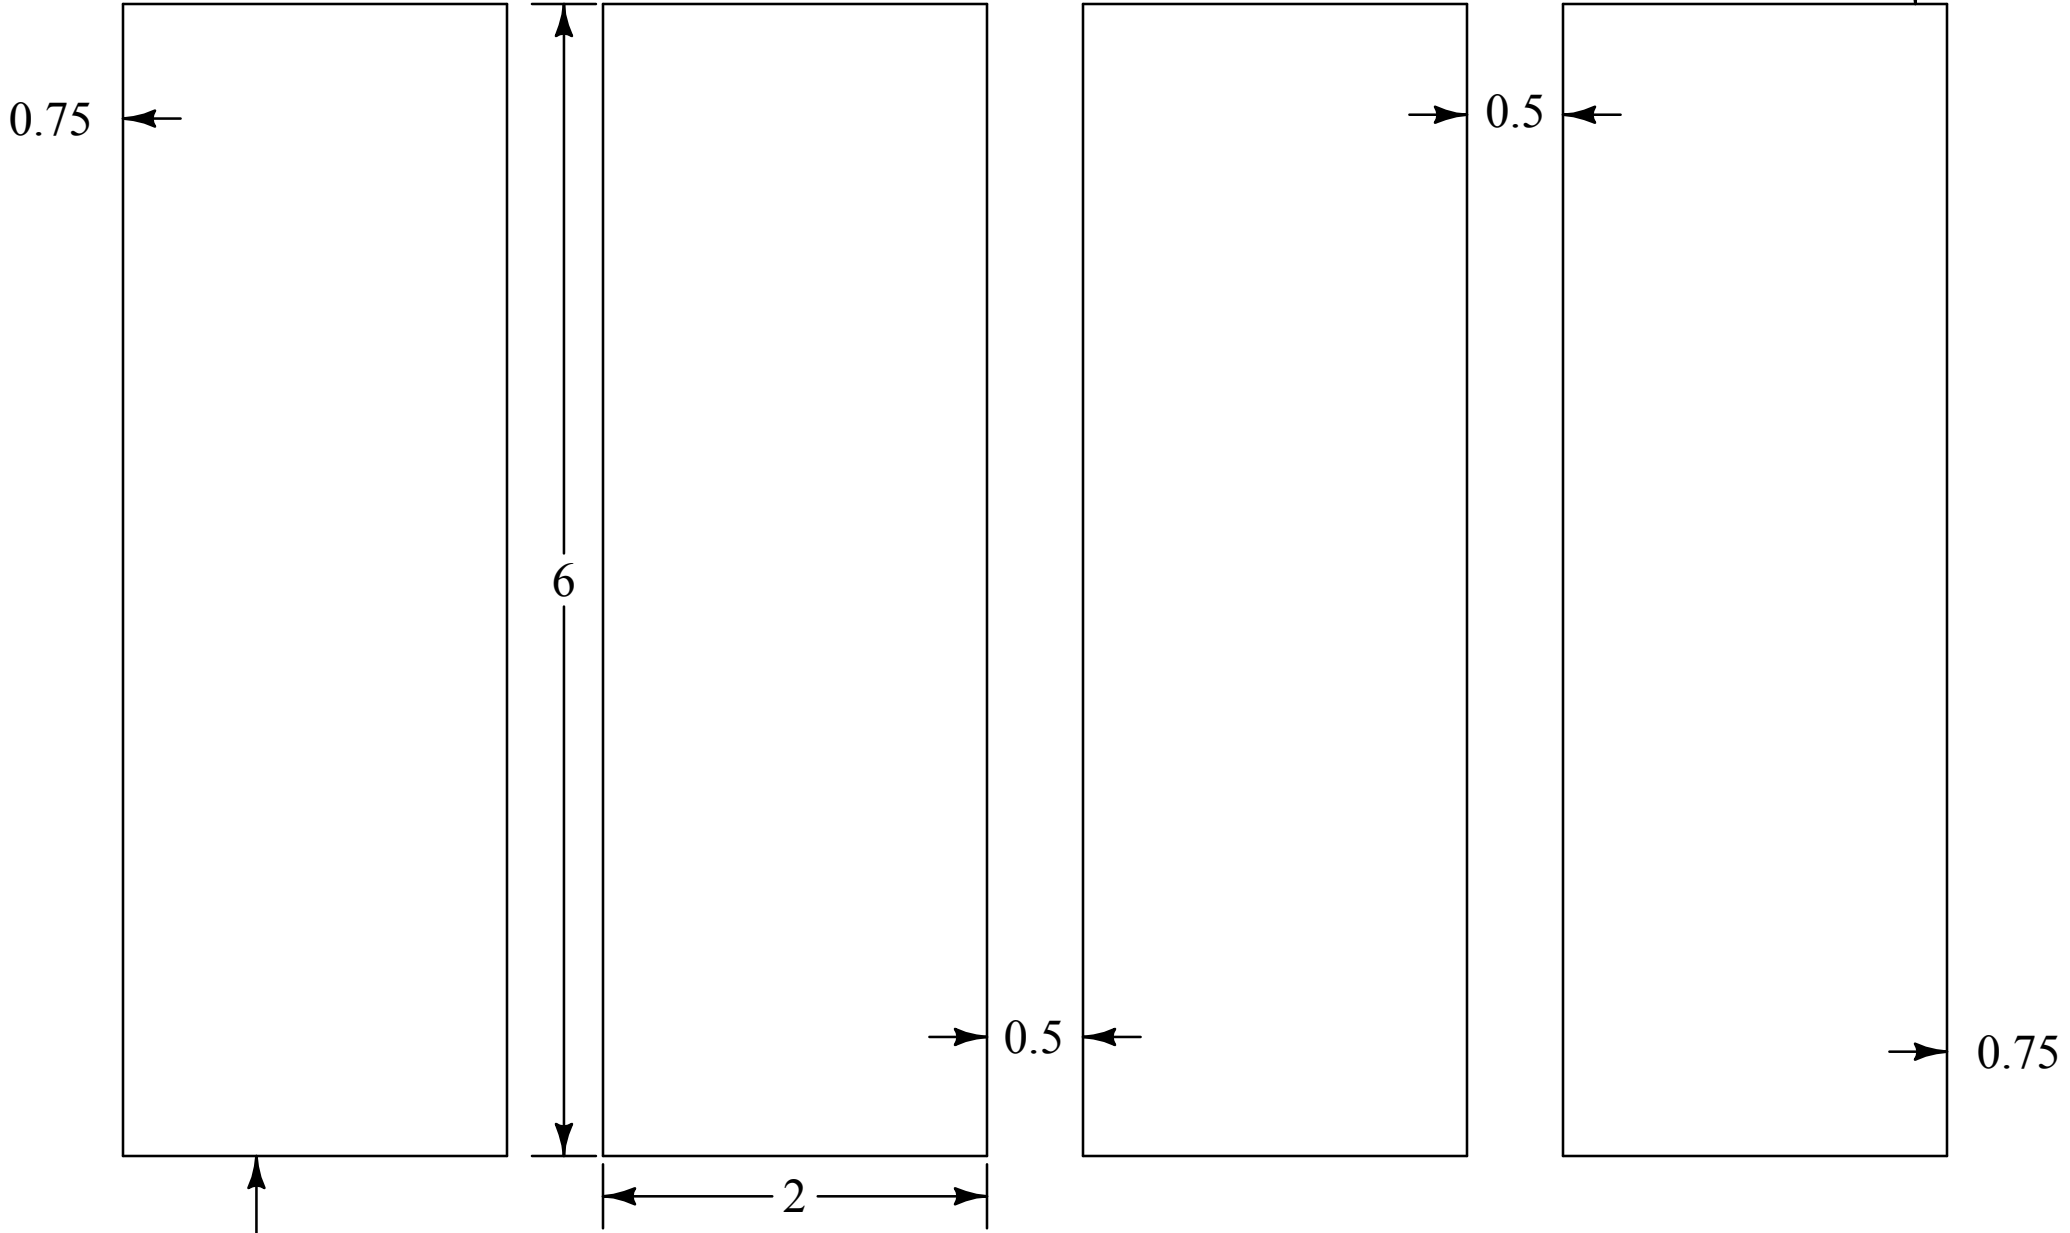

# AccuCut®

Die Number: NC167SJ

Die Name: Photo Booth Strip

1.25

\*\*\* Hide or remove this template before printing \*\*\*

8 1/2" x 11" REFERENCE ONLY