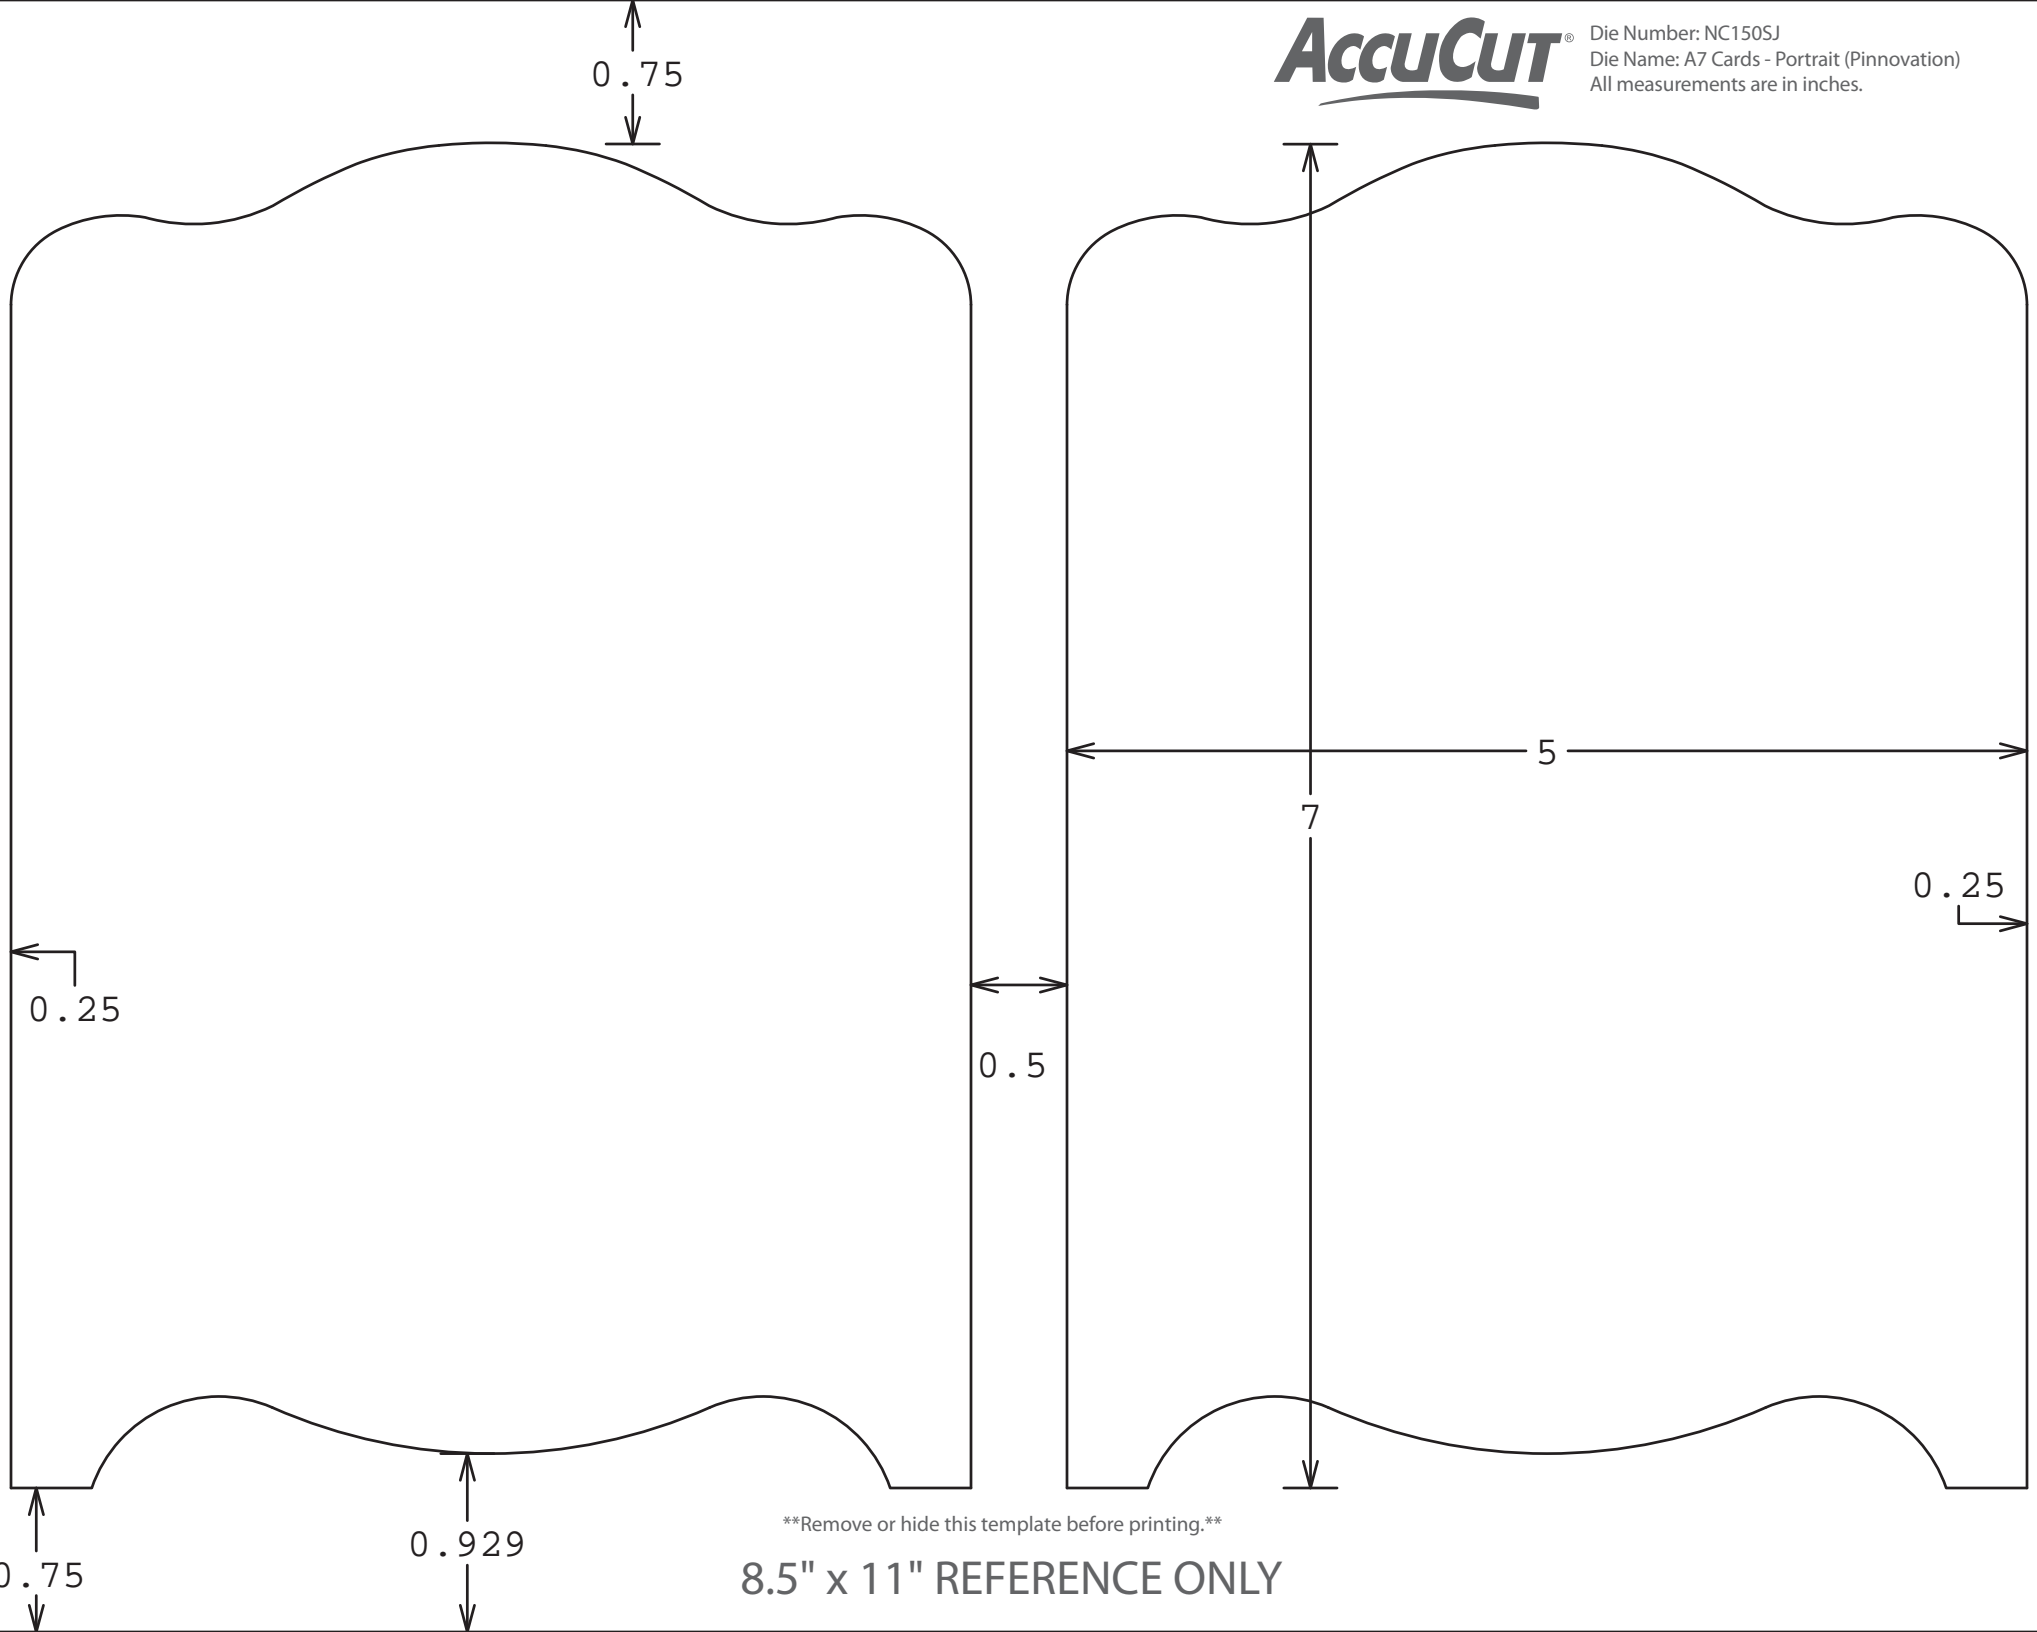

AccuCut

Die Number: NC150SJ
Die Name: A7 Cards - Portrait (Pinnovation)
All measurements are in inches.

Remove or hide this template before printing.

8.5" x 11" REFERENCE ONLY