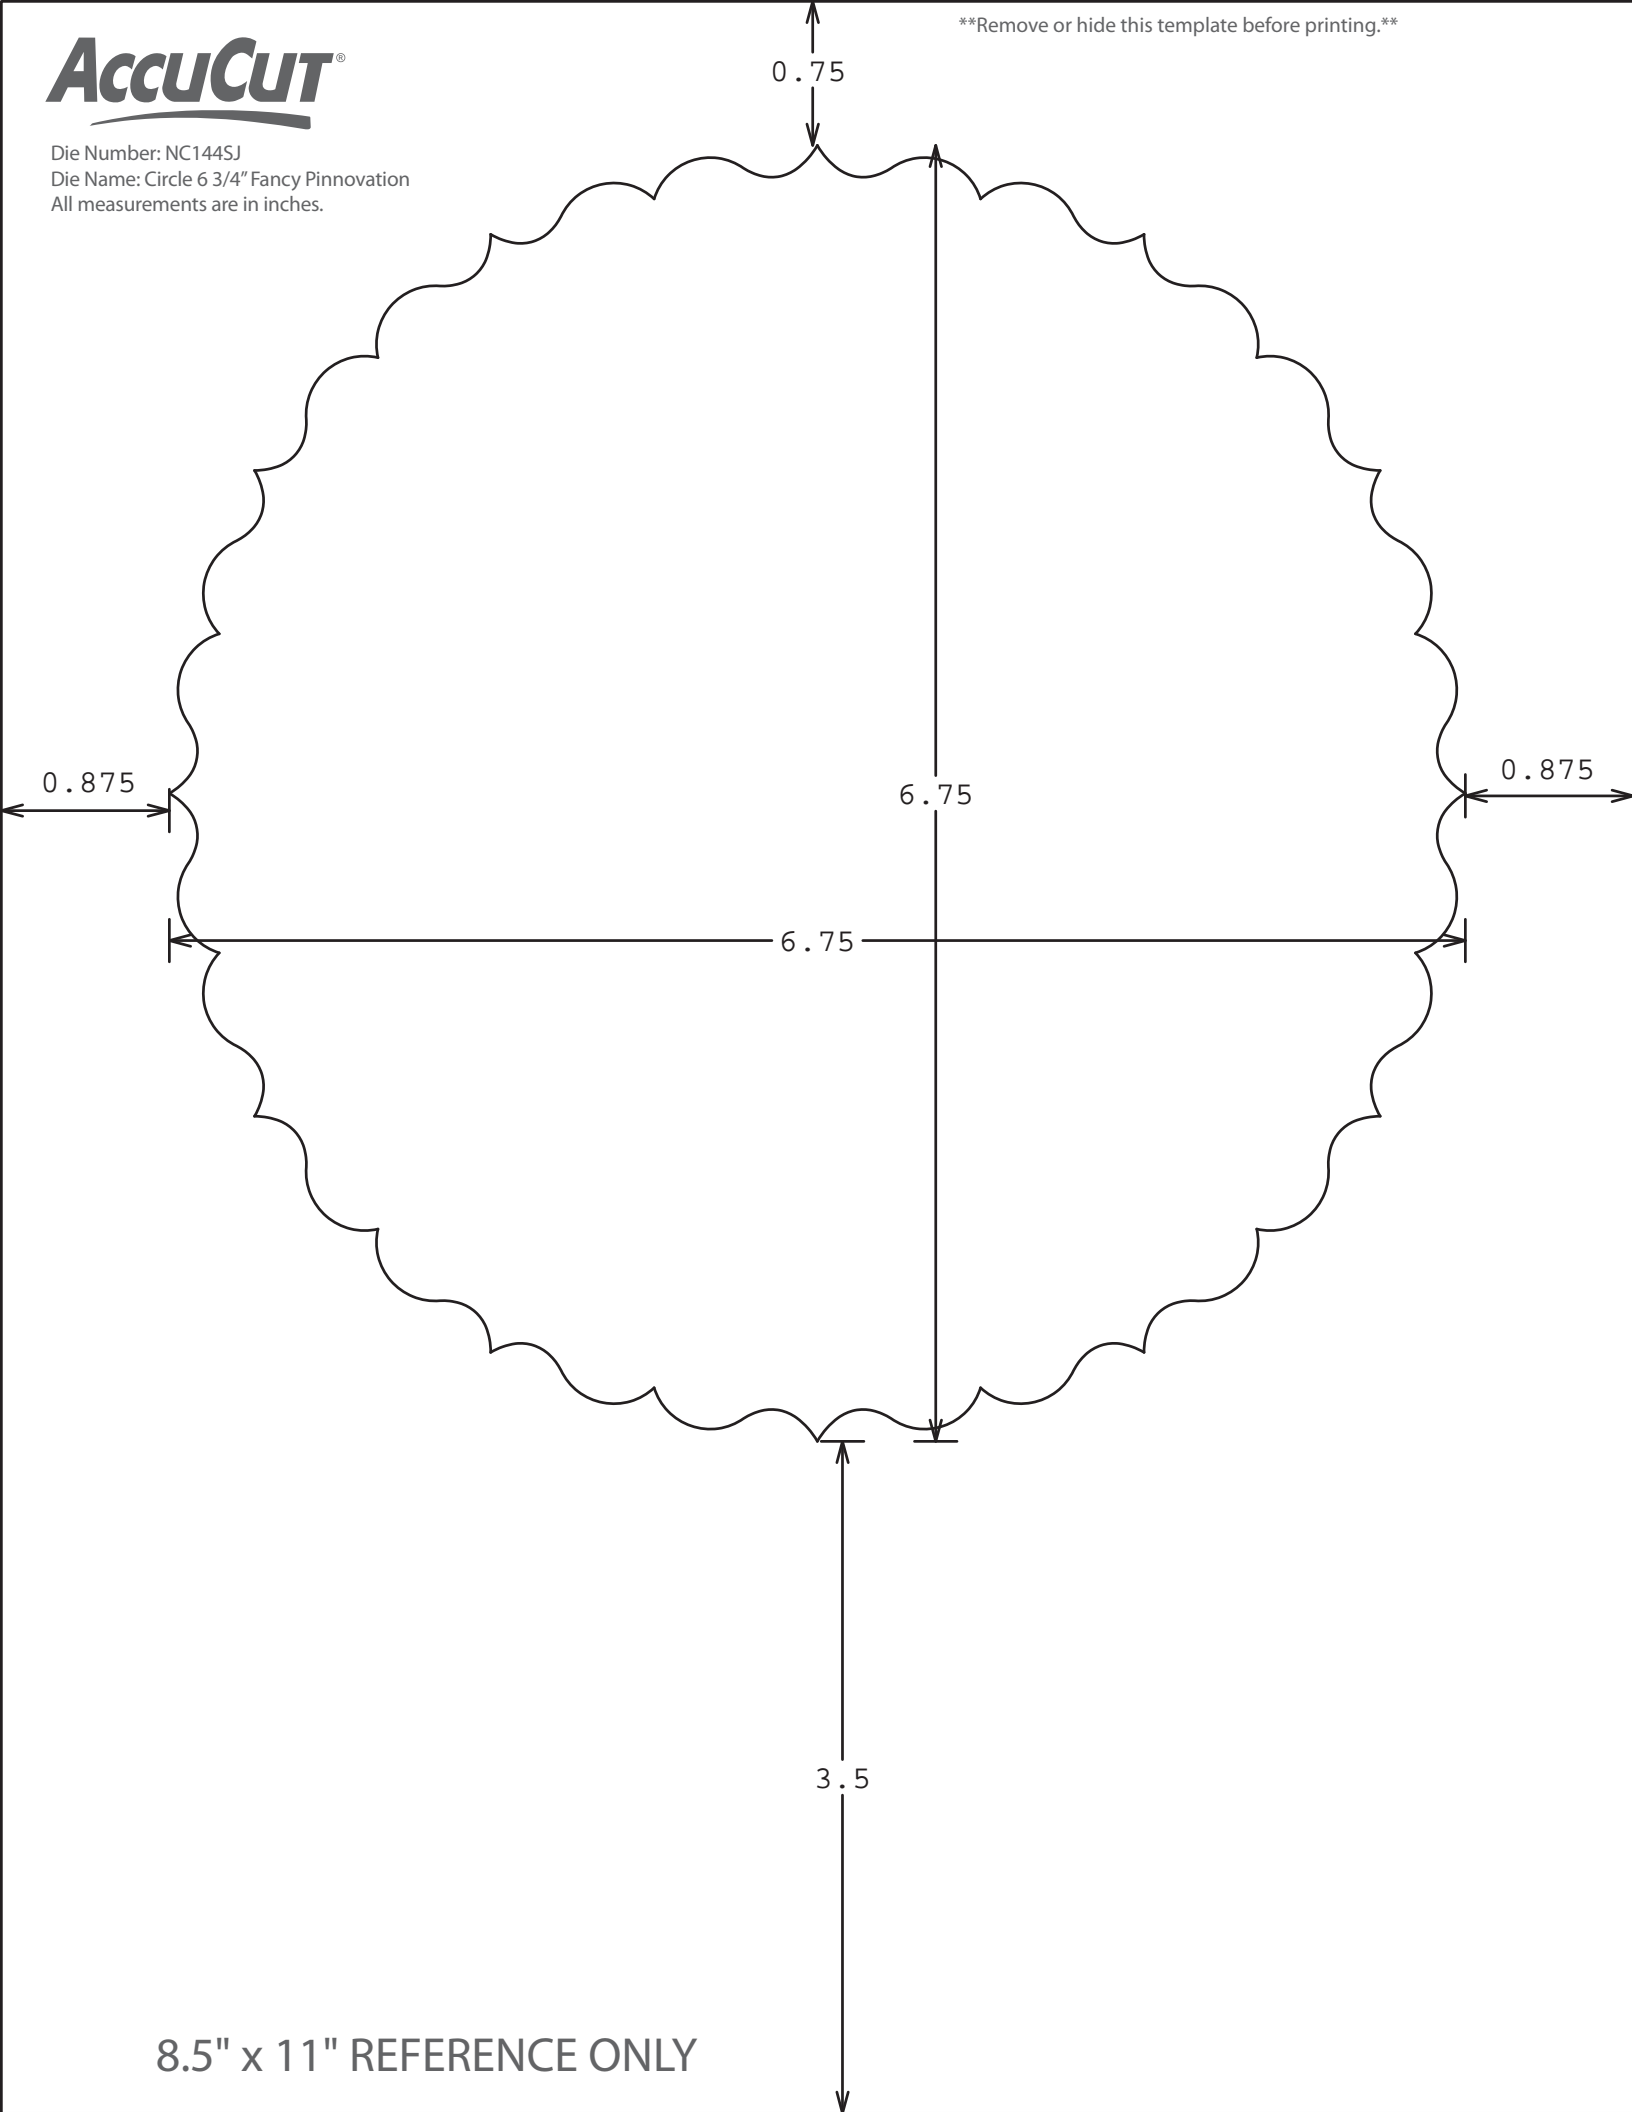

Die Number: NC1445J
Die Name: Circle 6 3/4" Fancy Pinovation
All measurements are in inches.

Remove or hide this template before printing.

8.5" x 11" REFERENCE ONLY