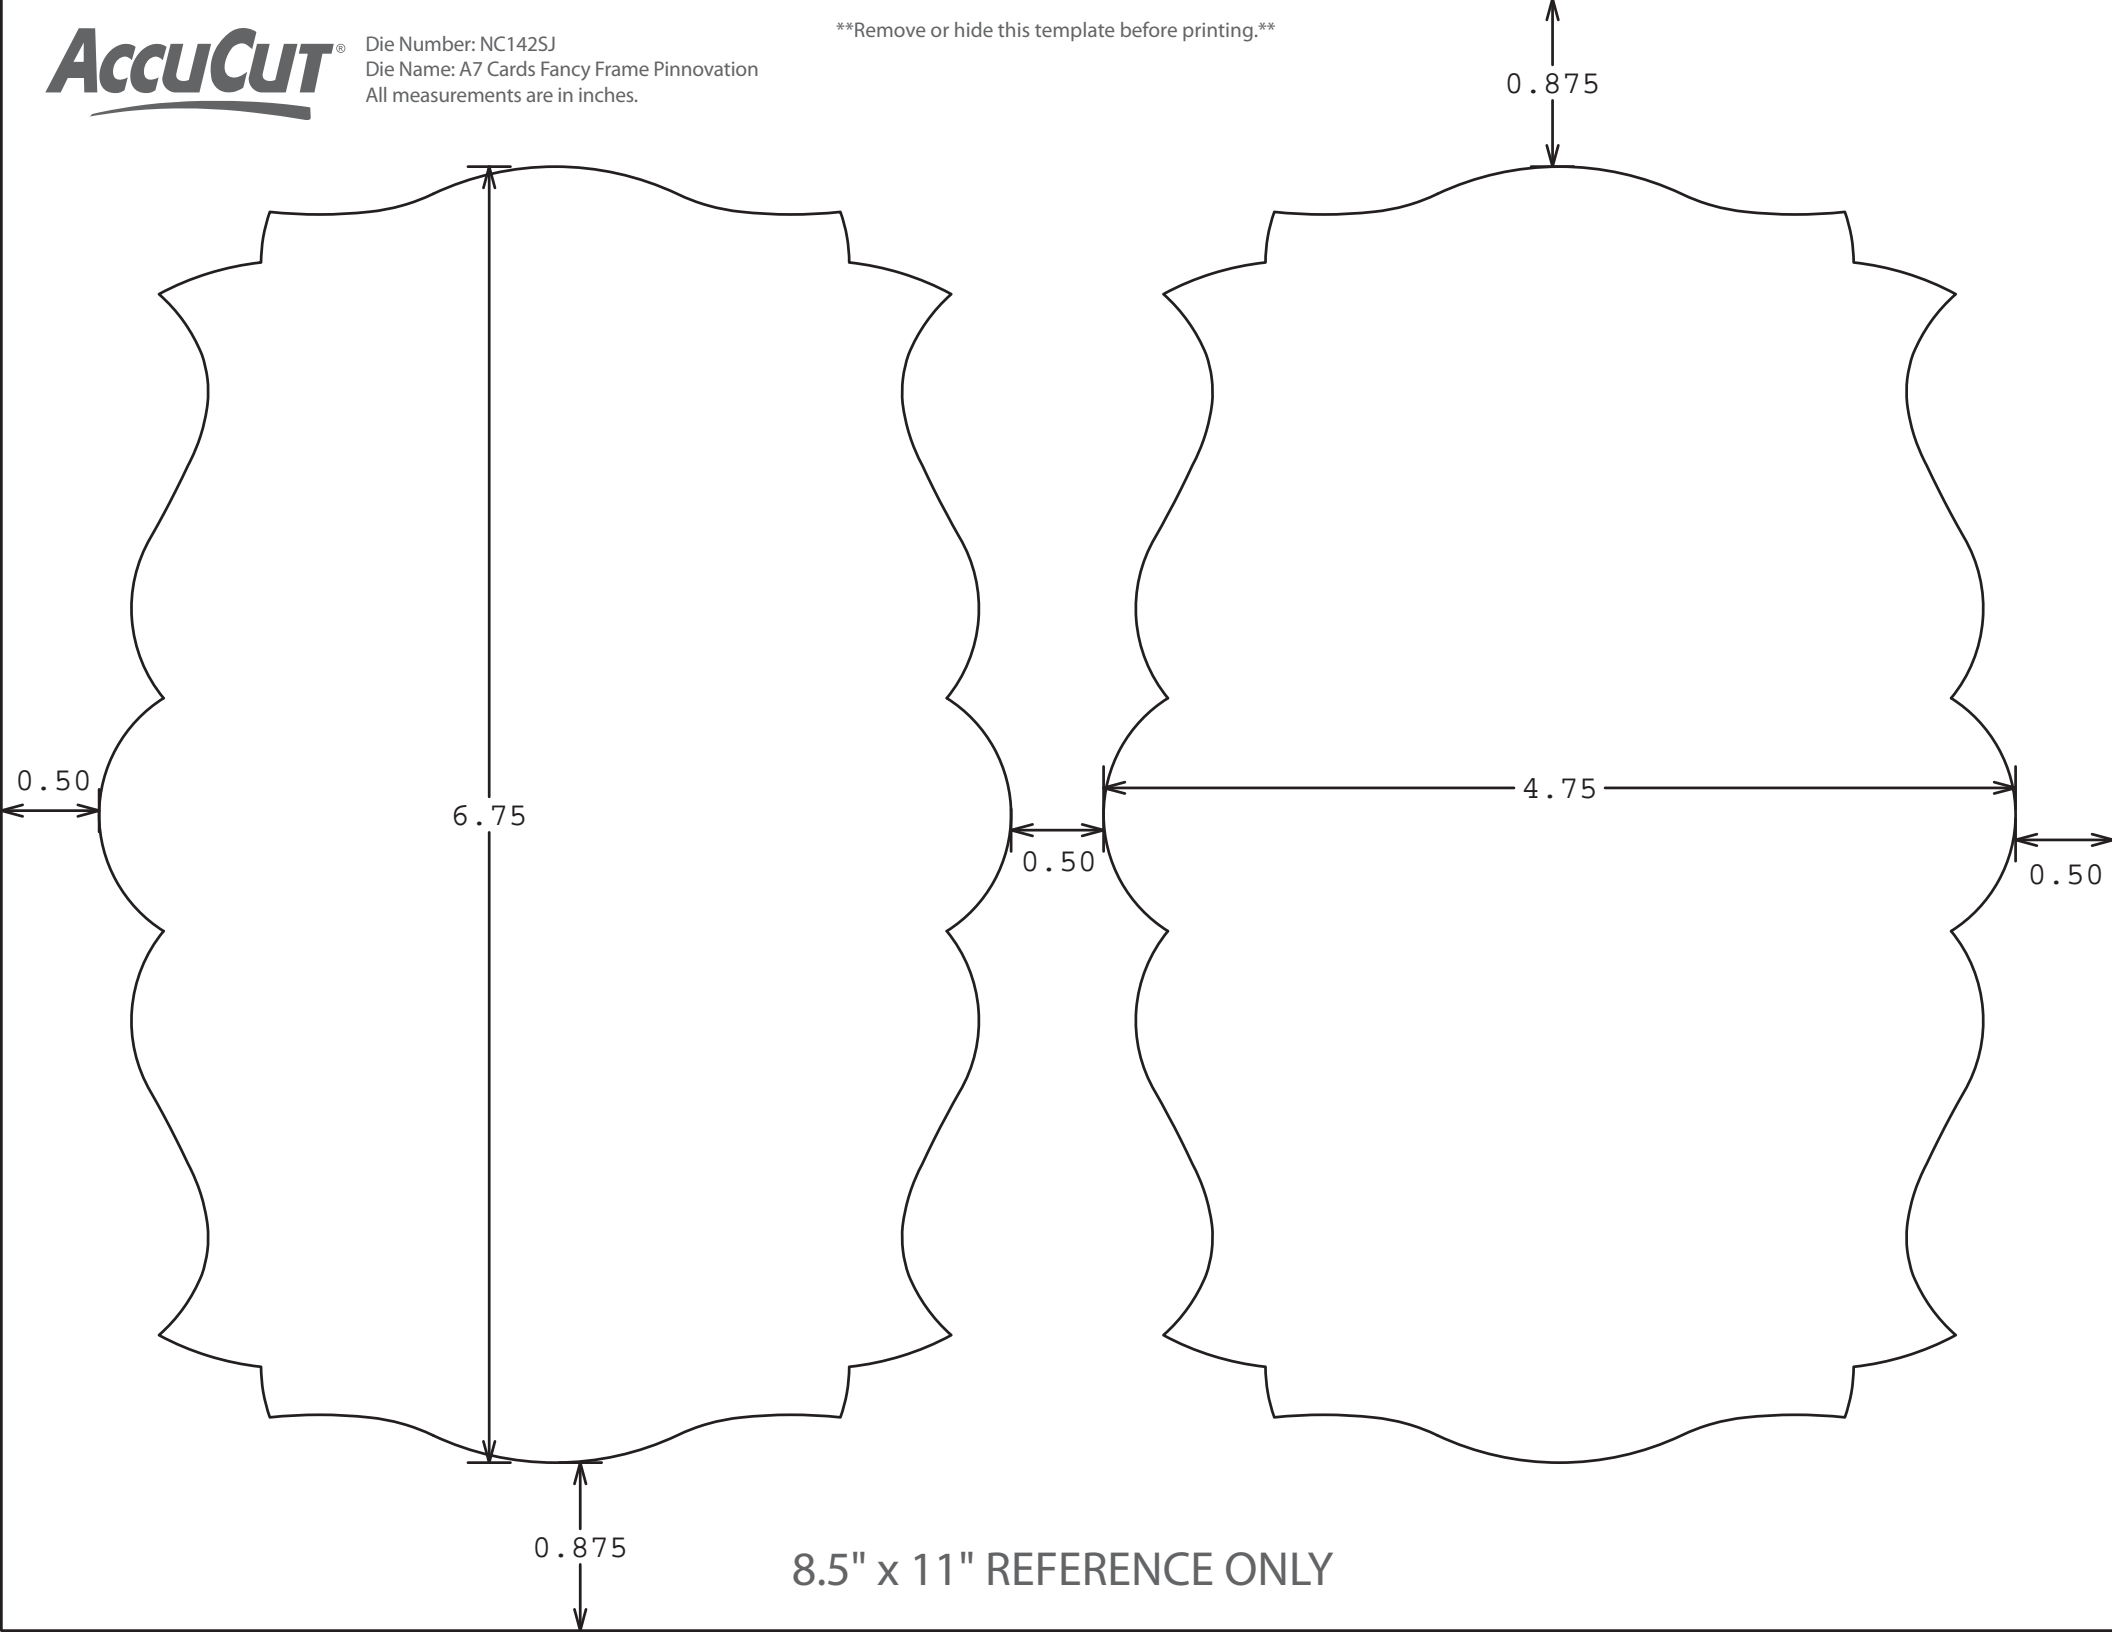

Die Number: NC142SJ
Die Name: A7 Cards Fancy Frame Pinnovation
All measurements are in inches.

Remove or hide this template before printing.

0.875

0.50

6.75

0.50

4.75

0.50

0.875

8.5" x 11" REFERENCE ONLY