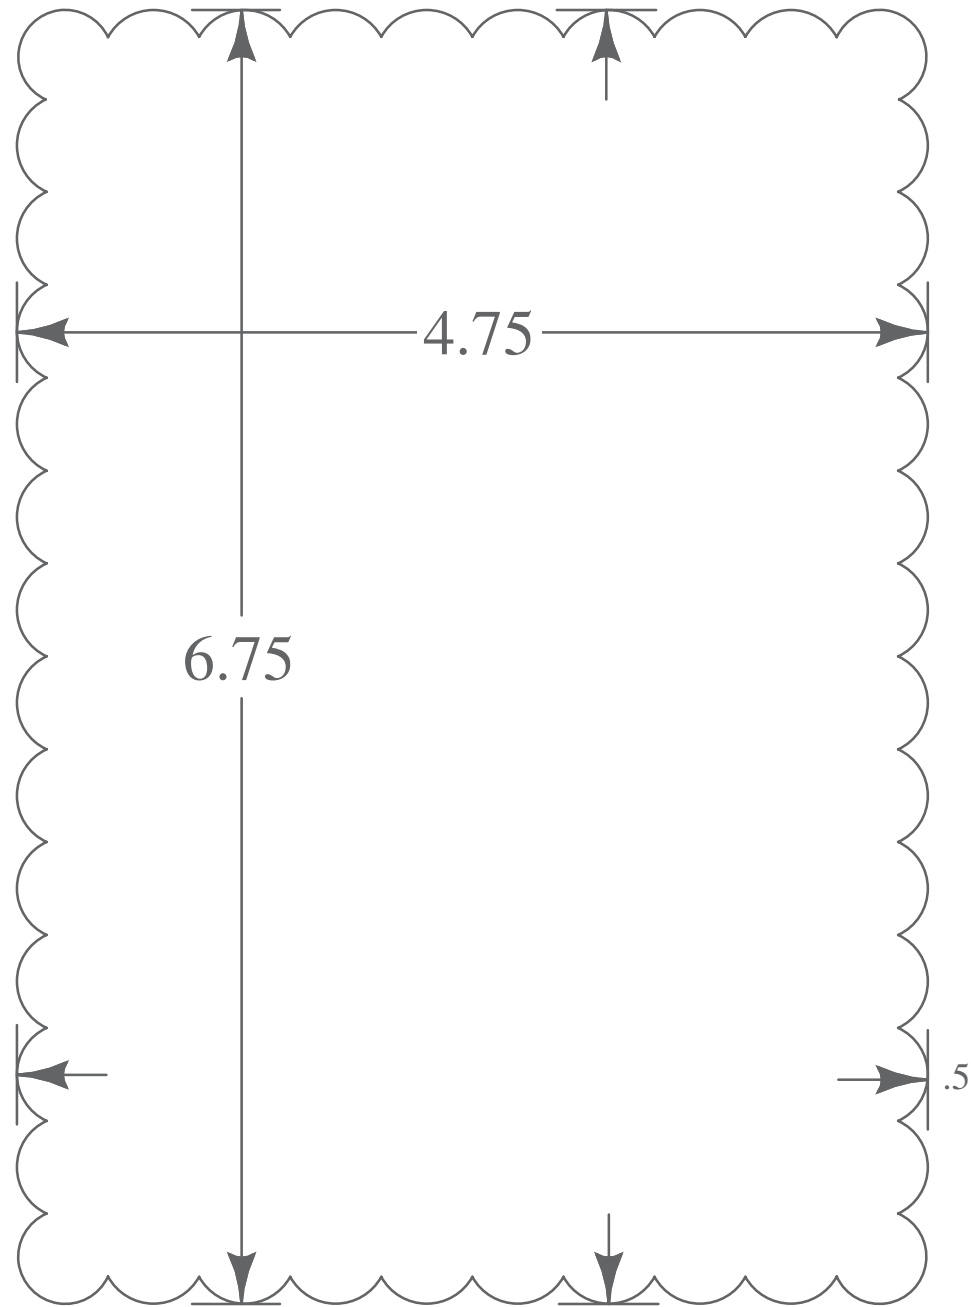

8.5" x 11" REFERENCE ONLY

Remove or hide this template before printing.

AccuCut[®]

Die Number: NC112SJ
Die Name: A7 Cards-Scalloped
All measurements are in inches.

.875