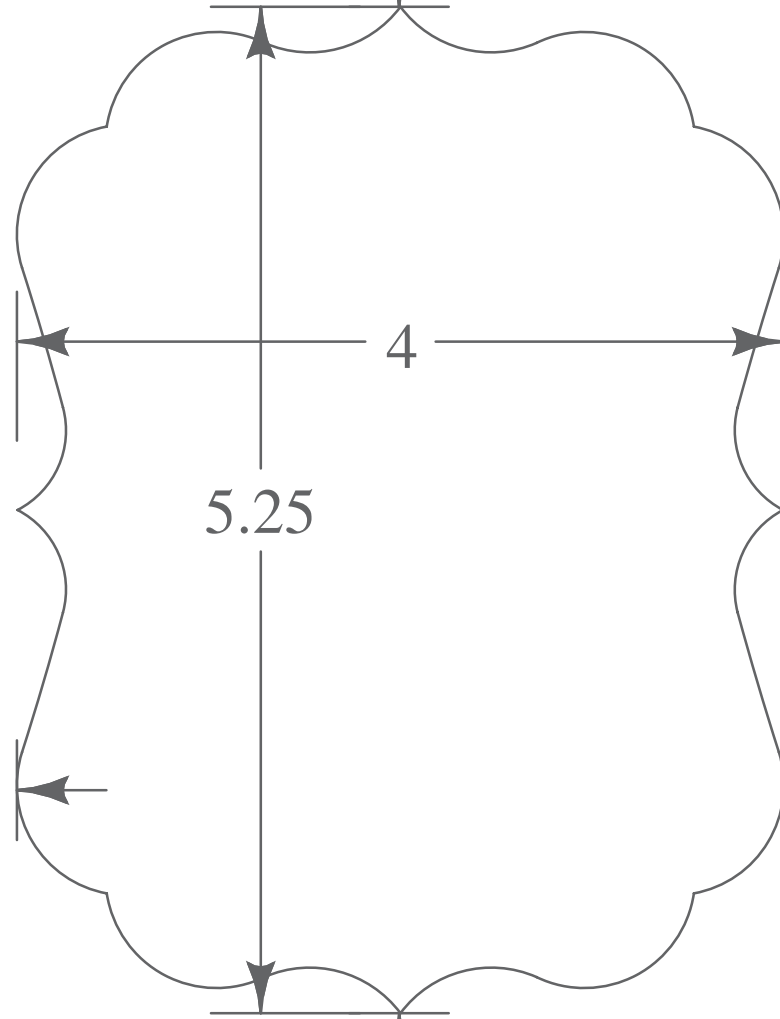

8.5" x 11" REFERENCE ONLY

\*\*Remove or hide this template before printing.\*\*

1.625

1.625

**AccuCut**

Die Number: NC110SJ  
Die Name: A2 Cards-Frame  
All measurements are in inches.

1.625

1.625

1.25

.5

1.25