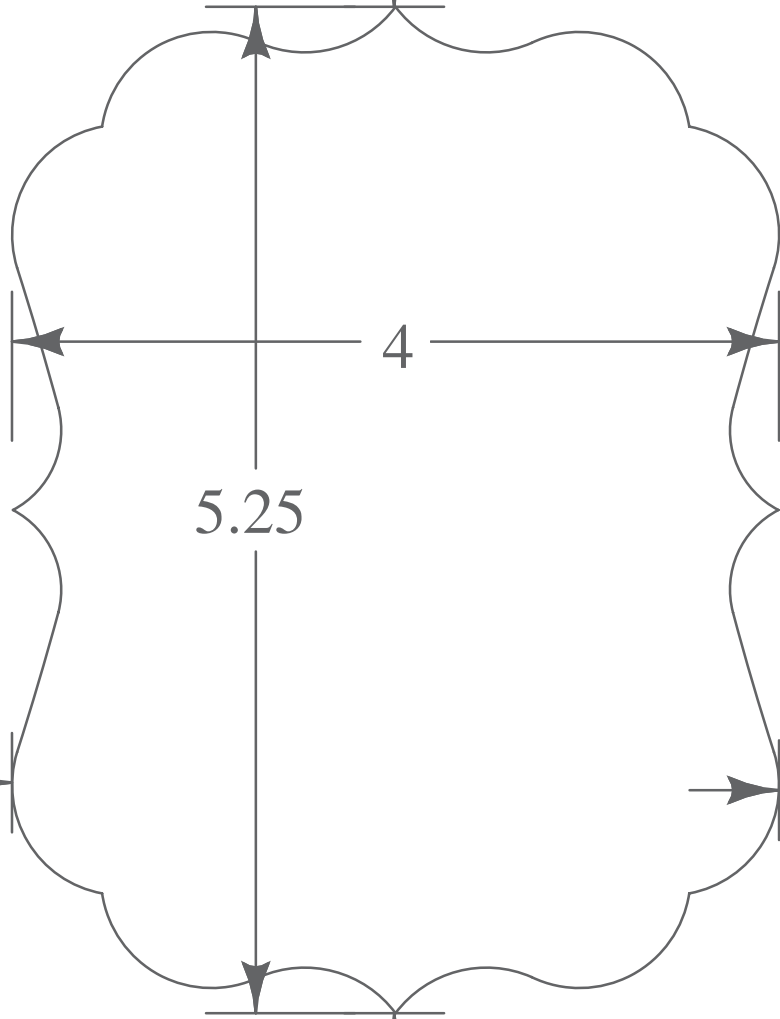

8.5" x 11" REFERENCE ONLY

\*\*Remove or hide this template before printing.\*\*

1.625

1.625

**AccuCut**

Die Number: NC110SJ  
Die Name: A2 Cards-Frame  
All measurements are in inches.

1.625

1.625

1.25

.5

1.25