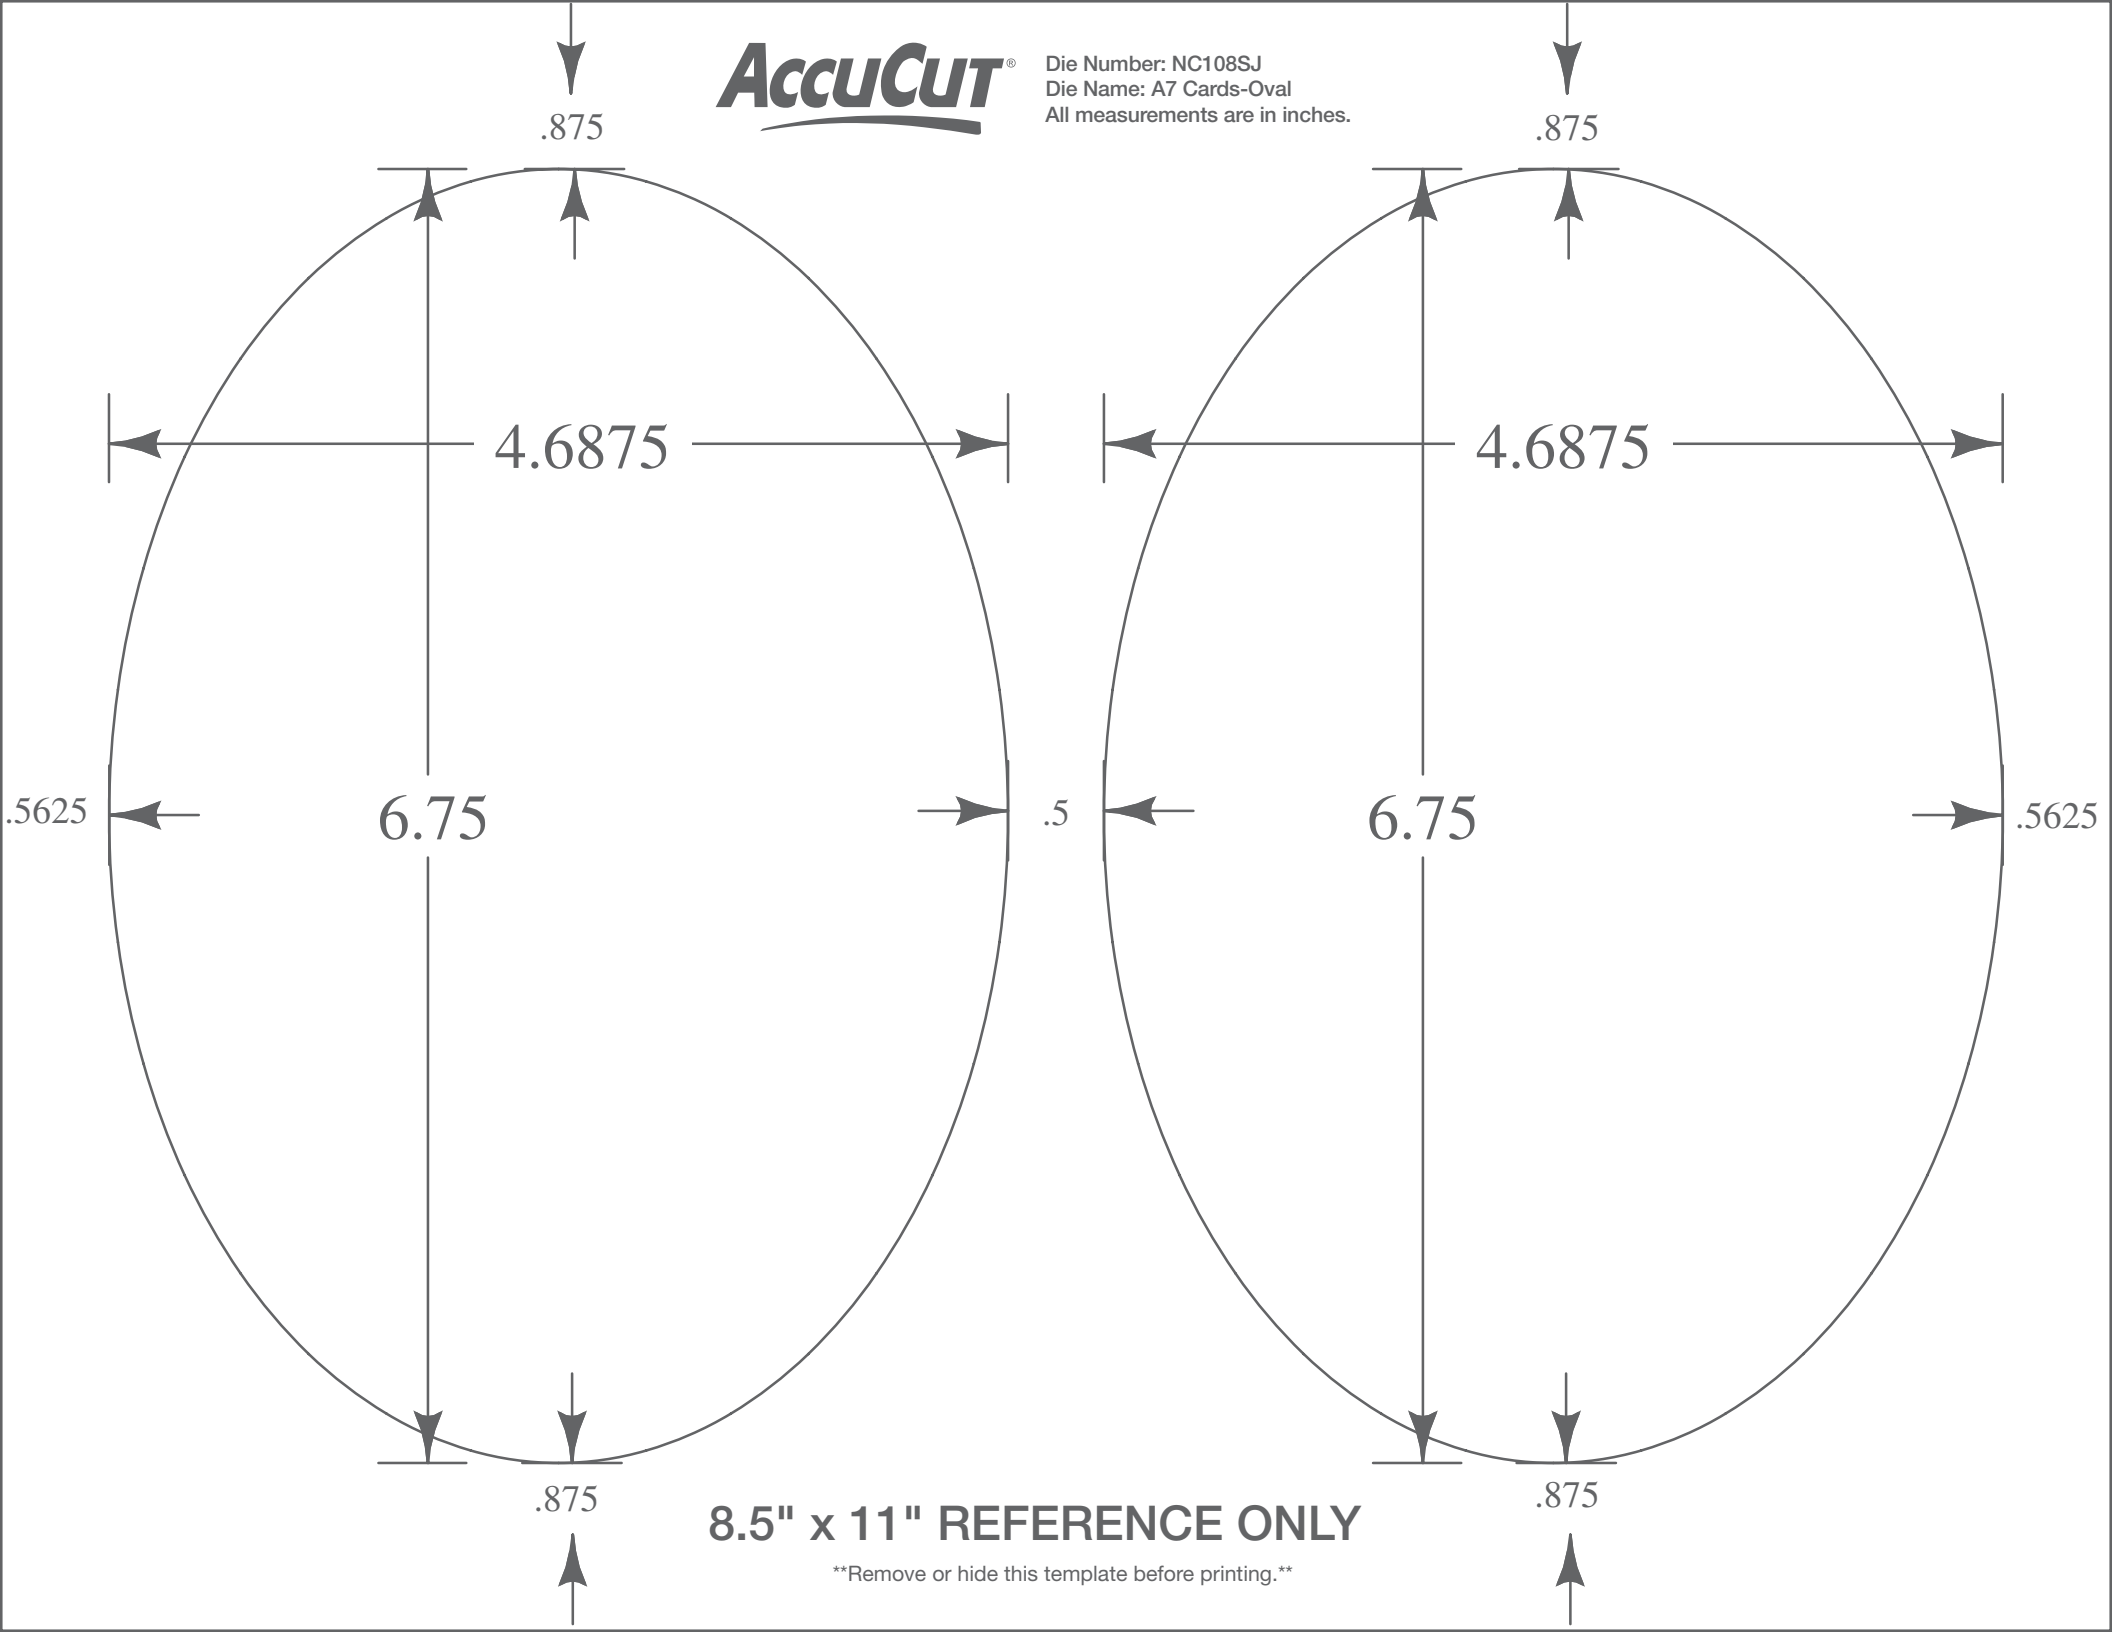

AccuCut[®]

Die Number: NC108SJ
Die Name: A7 Cards-Oval
All measurements are in inches.

8.5" x 11" REFERENCE ONLY

****Remove or hide this template before printing.****