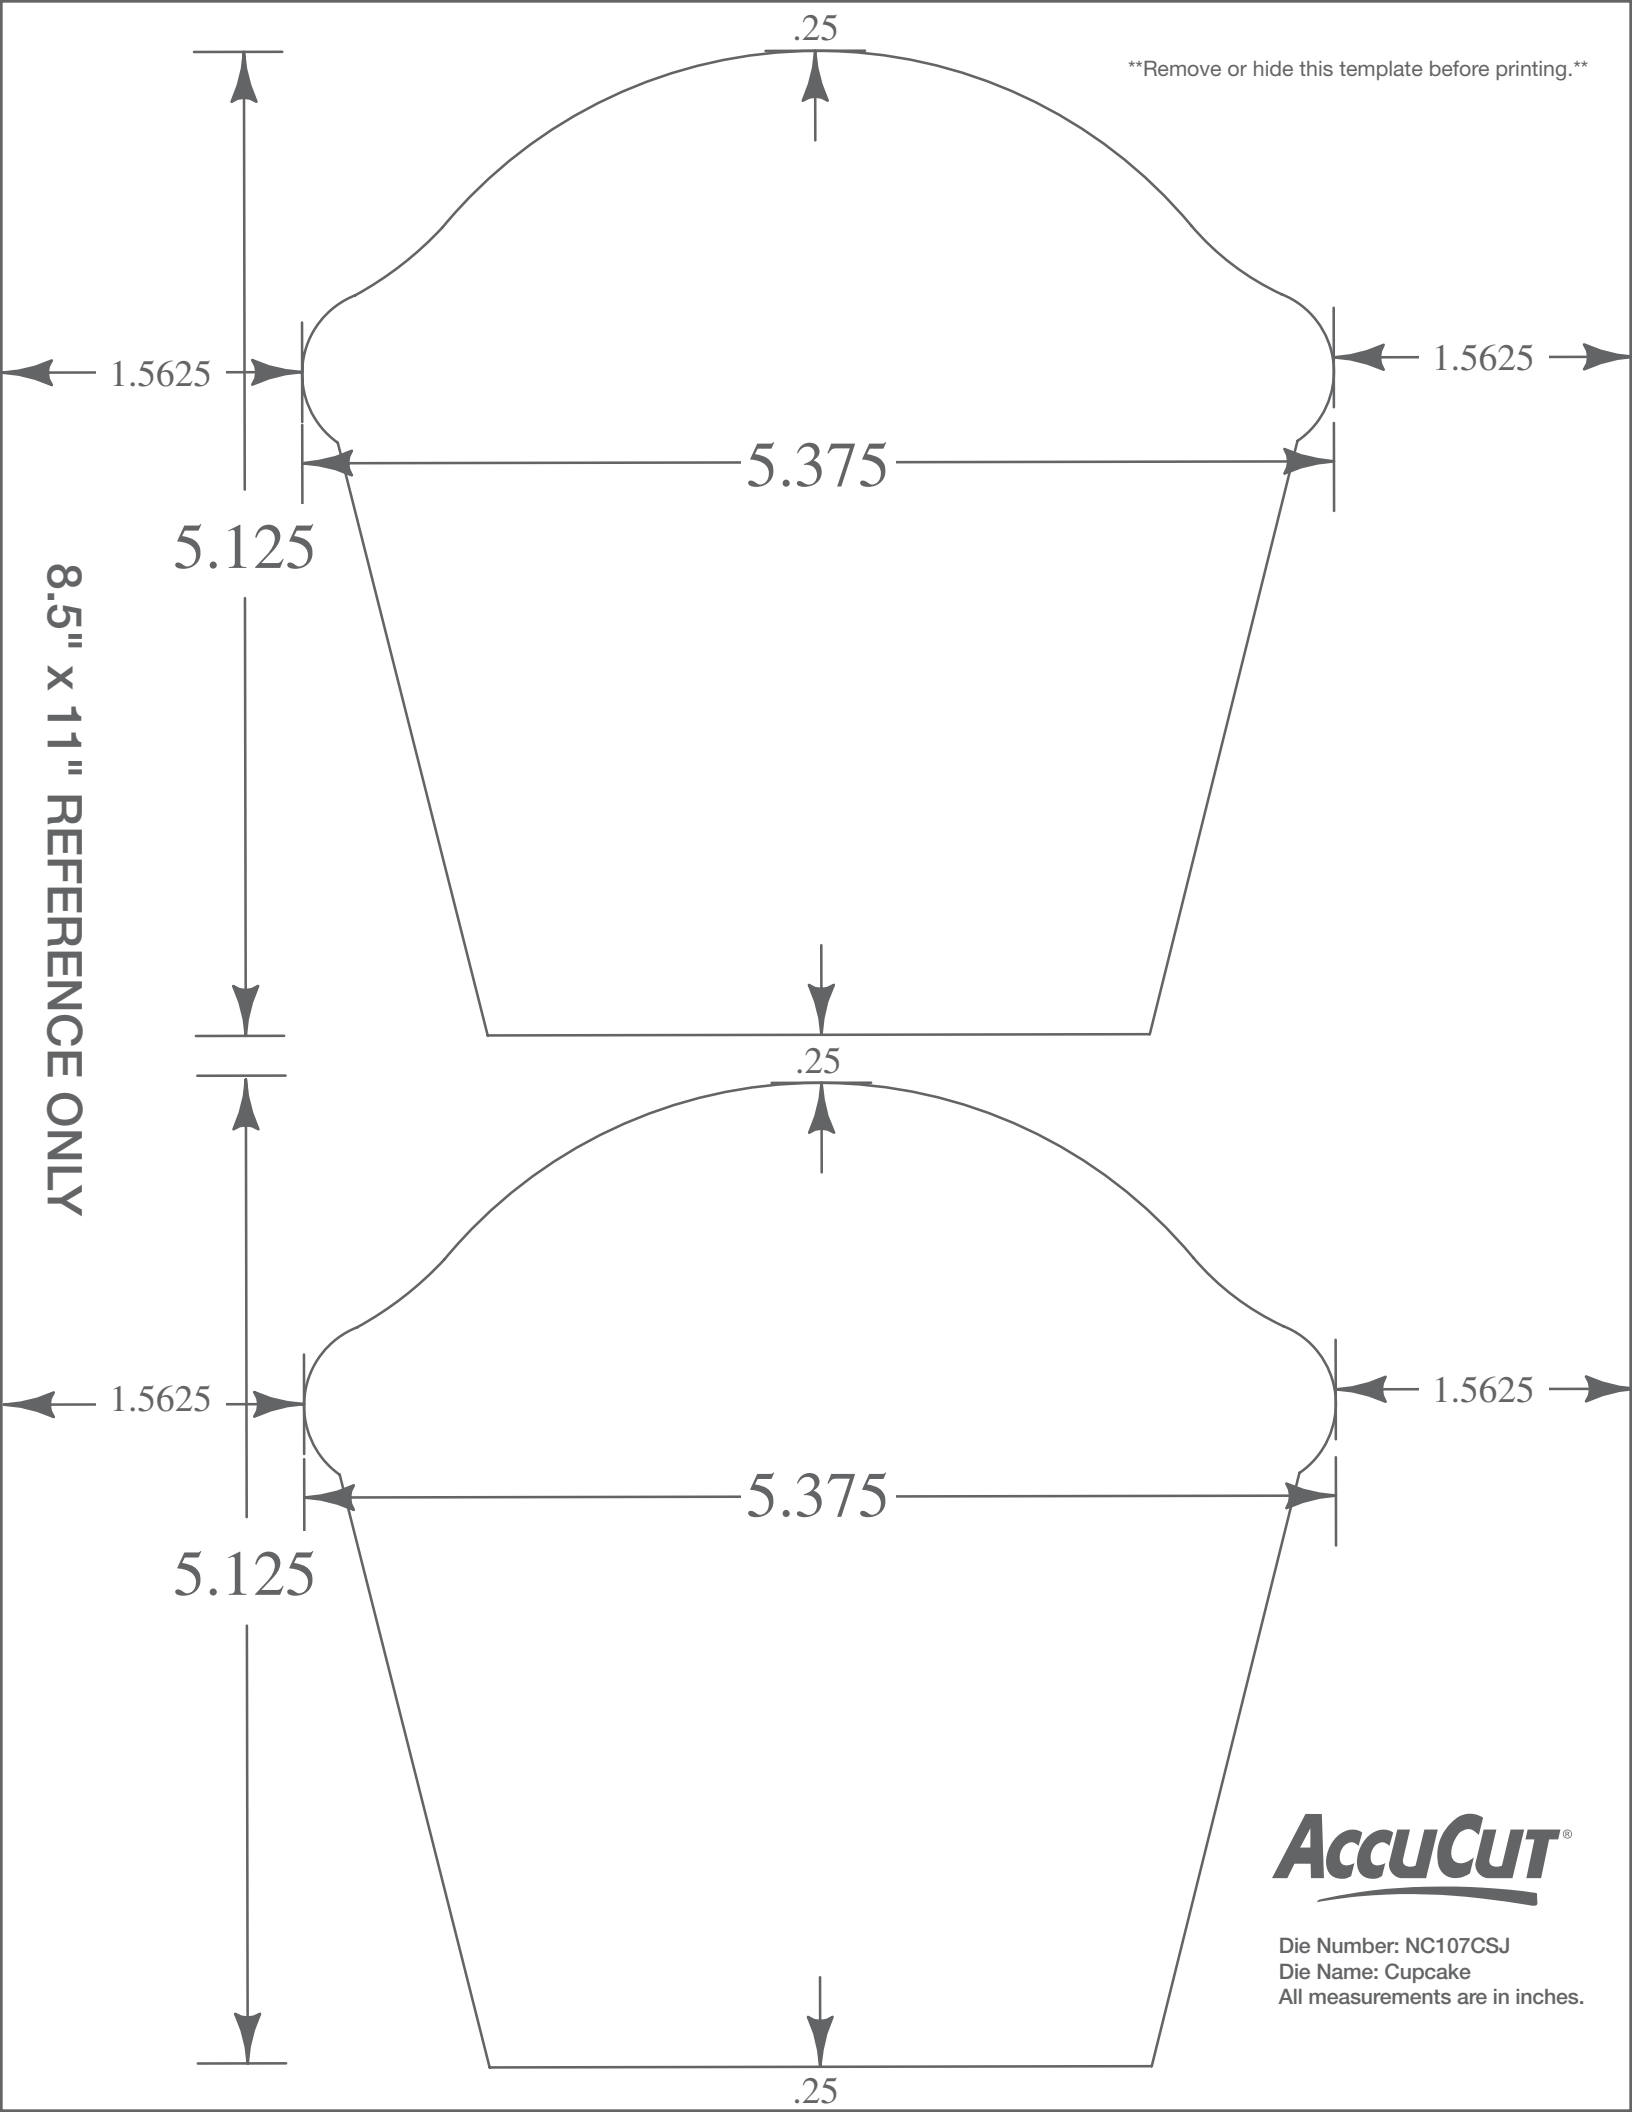

Remove or hide this template before printing.

8.5" x 11" REFERENCE ONLY

AccuCut[®]

Die Number: NC107CSJ
Die Name: Cupcake
All measurements are in inches.