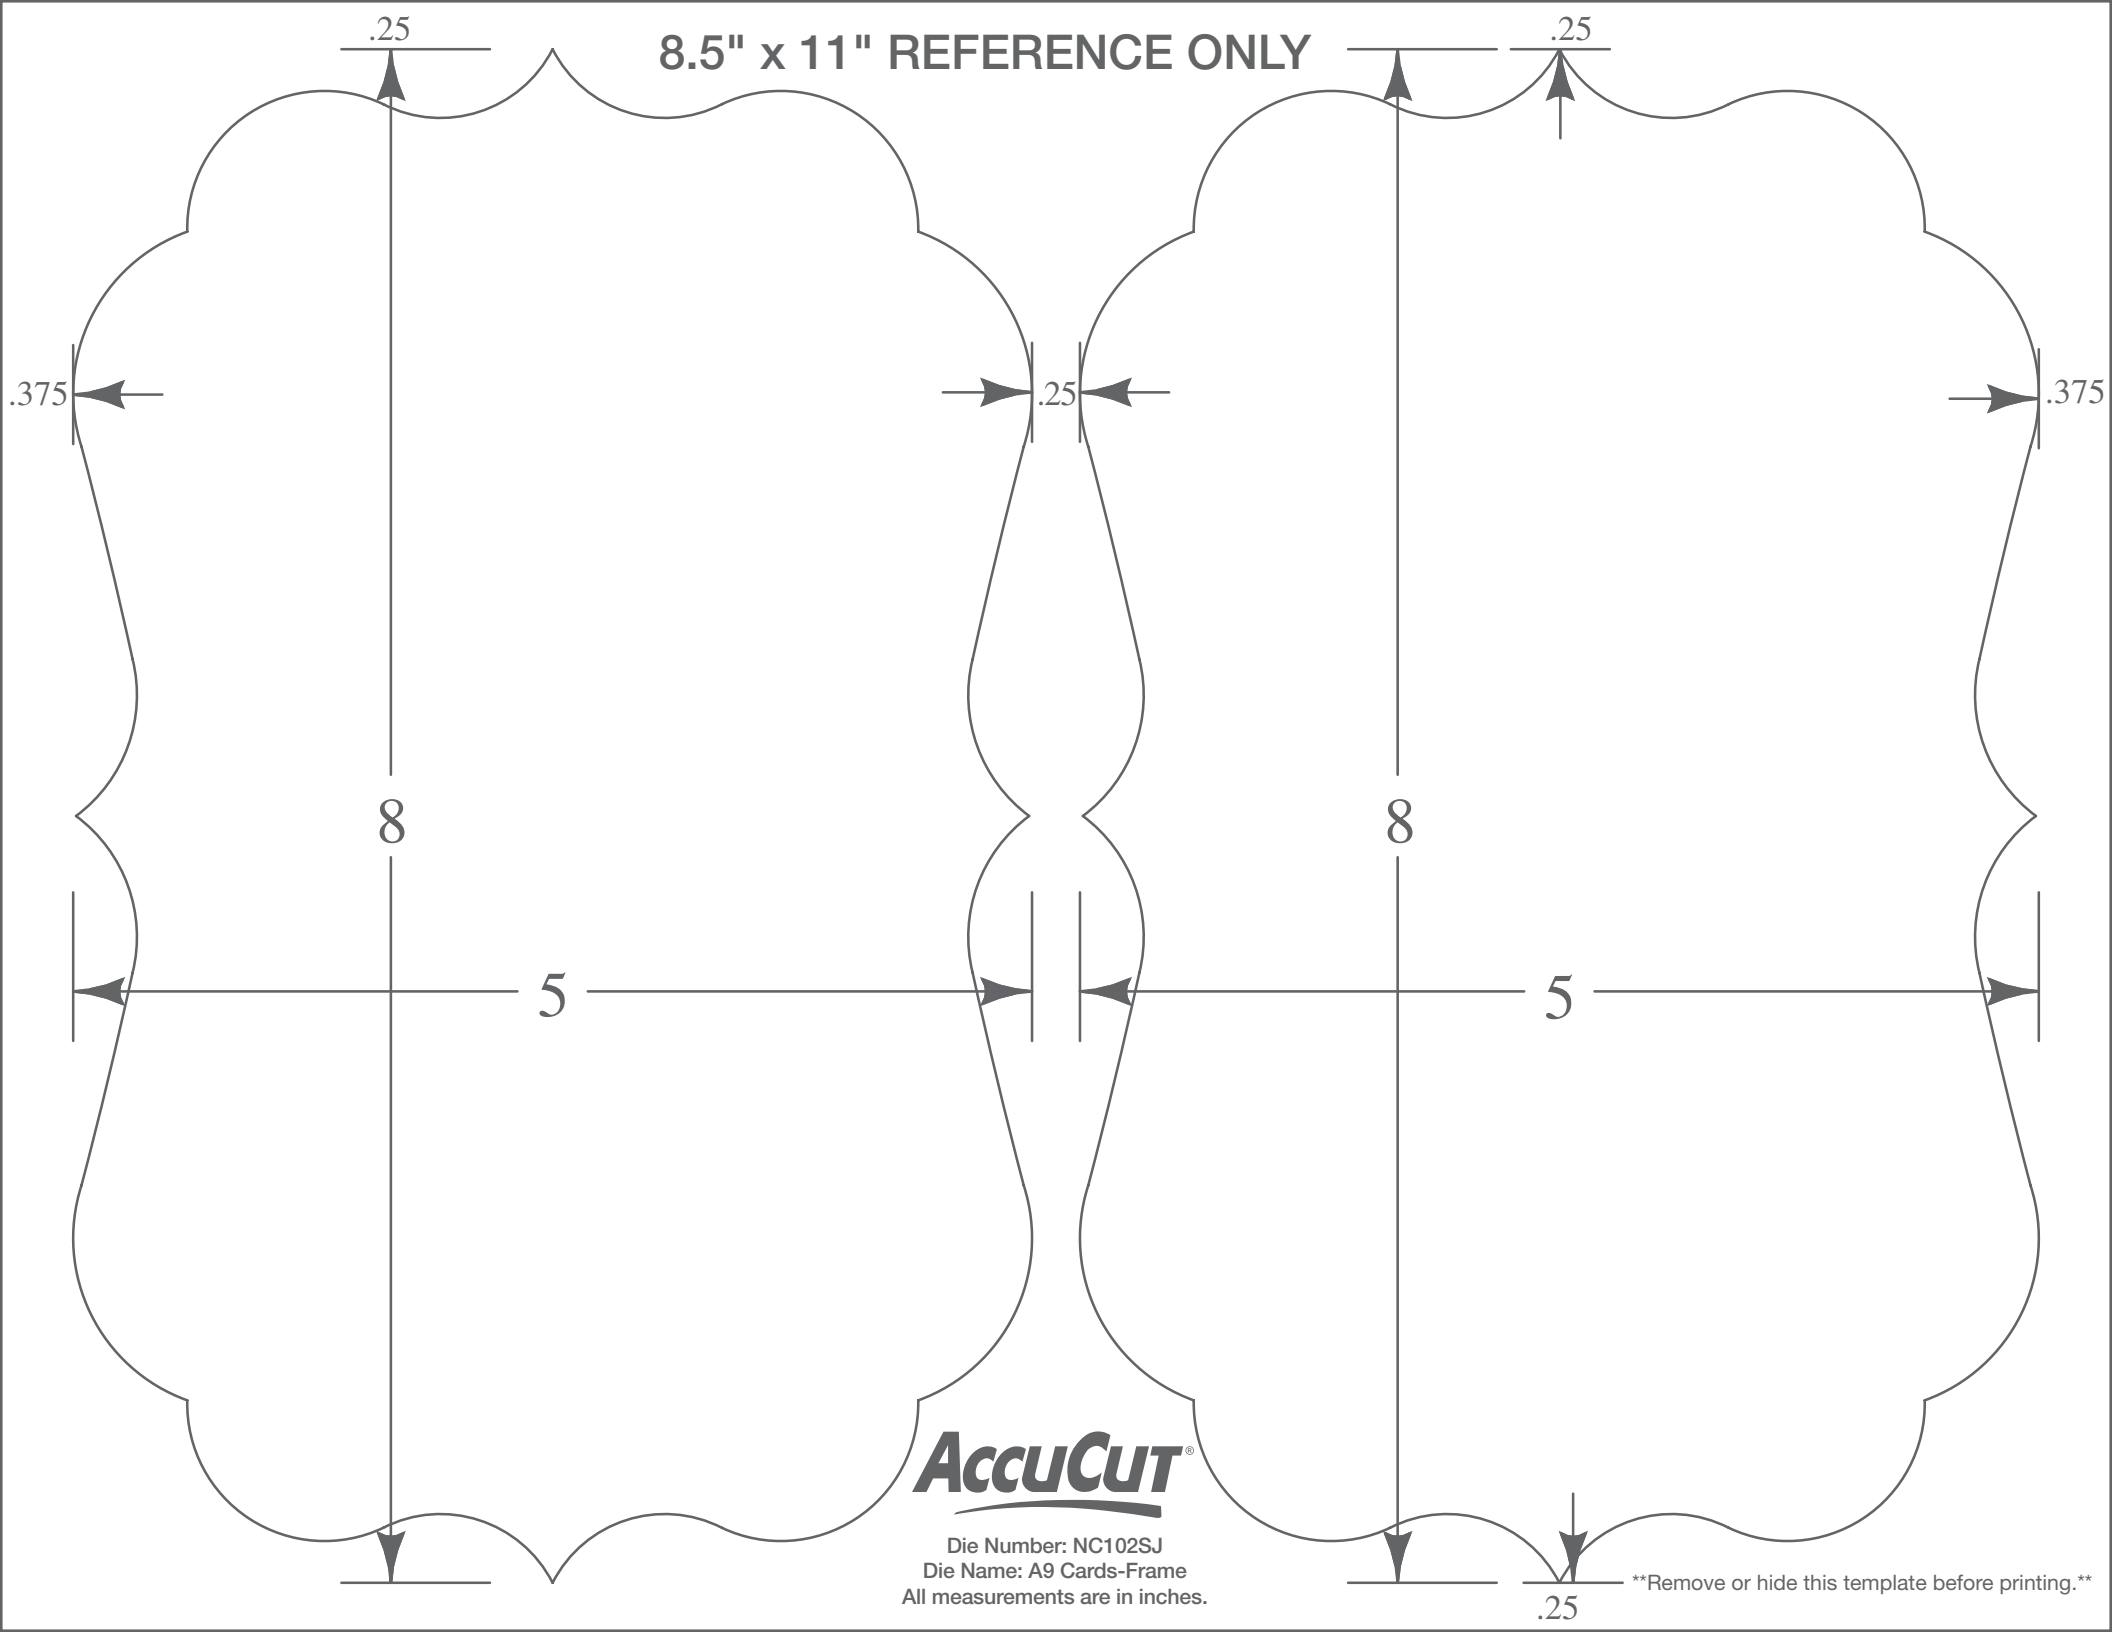

8.5" x 11" REFERENCE ONLY

**AccuCut**<sup>®</sup>

Die Number: NC102SJ  
Die Name: A9 Cards-Frame  
All measurements are in inches.

\*\*Remove or hide this template before printing.\*\*